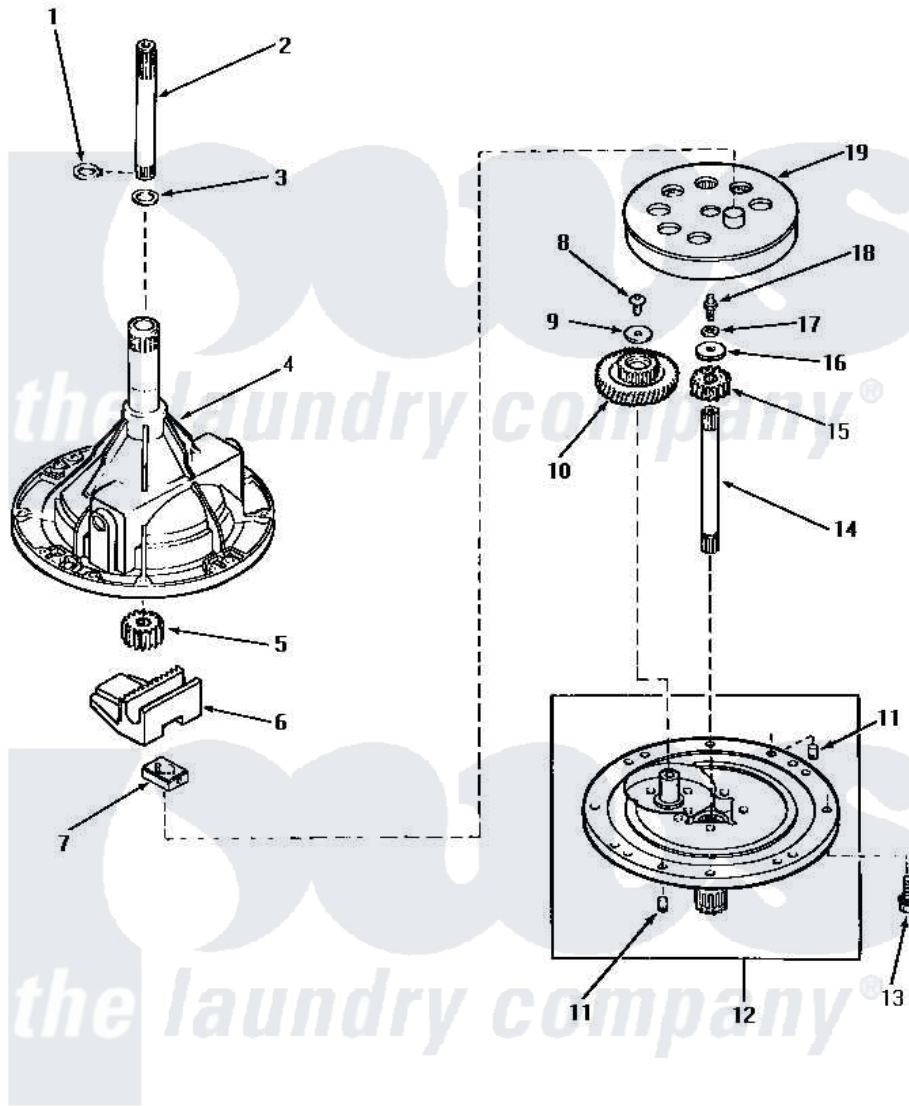

## COMPONENTS FOR 33227 TRANSMISSION ASSEMBLY

Amana [Residential Amana NA7321 Washer Parts](#) Parts Diagram 02 - 33227 TRANSMISSION ASSY COMPONENTS  
 Click on the part number to view part

Item	Original Part Number	Replaced By	Status	Part Description
1	<a href="#">27197</a>			Ring, Retaining
2	29134	<a href="#">Y36570</a>		Shaft, Output
3	20212	<a href="#">35092</a>		Washer, 3628id X 1.00 X .056
4	33223		Not Available	ASSY, TRANSMISSION CASE
5	<a href="#">27003</a>			Pinion, Agitator
6	<a href="#">Y31526</a>			Rack
7	<a href="#">26493</a>			Slide
8	<a href="#">29273</a>			Screw, 1/4-20 X 3/8
9	29260		Not Available	WASHER
10	<a href="#">29161</a>			Gear, Reduction
11	<a href="#">27172</a>			Pin, Dowel
12	33214		Not Available	TRANSMISSION COVER ASSEMBLY
13	32814		Not Available	SCREW, 1/4-20X7/8 SERRA
14	27081	<a href="#">27081P</a>		Shaft Input Package
15	<a href="#">Y29160</a>			Pinion, Drive
16	26509	<a href="#">40041501</a>		Washer

17	<a href="#">21456</a>		Lockwasher, 1/4 Intshkp
18	27030	Not Available	SCREW, 1/4-20 SPECIAL
19	<a href="#">26577</a>		Assembly, Gear And Stud
NI	<a href="#">27243P</a>		Oil, CW Transmission F-
"	28434P	Not Available	LOCTITE