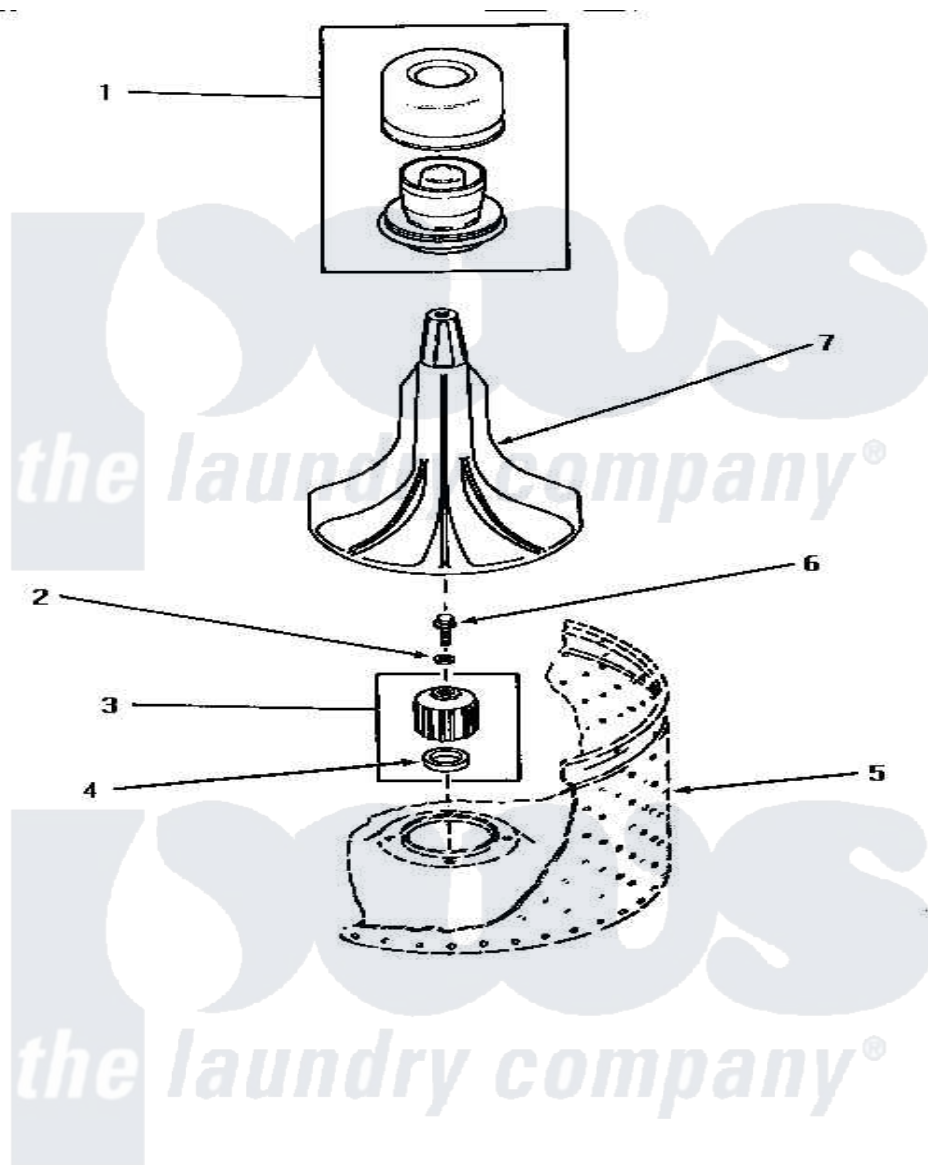

Amana NA7321 03 - AGITATOR, DRIVE BELL & SEAL KIT

AGITATOR, DRIVE BELL AND SEAL KIT

Amana [Residential Amana NA7321 Washer Parts](#) Parts Diagram 03 - AGITATOR, DRIVE BELL & SEAL KIT
 Click on the part number to view part

Item	Original Part Number	Replaced By	Status	Part Description
1	30857	33510		Assembly, Dispenser-Fabric
2	30853		Not Available	SEAL
3	30071P	R9900189		Kit, Drive Bell And Seal
4	Y00000000		Not Available	SEE NOTE SEAL SEAT
5	Y00000000		Not Available	SEE NOTE WASHTUB
6	30852			Screw, No.8-1/4 X 20 X 3/
7	30855	40000501W		Agitator, Flex Vane
NI	442P3	R9900189		Kit, Drive Bell And Seal