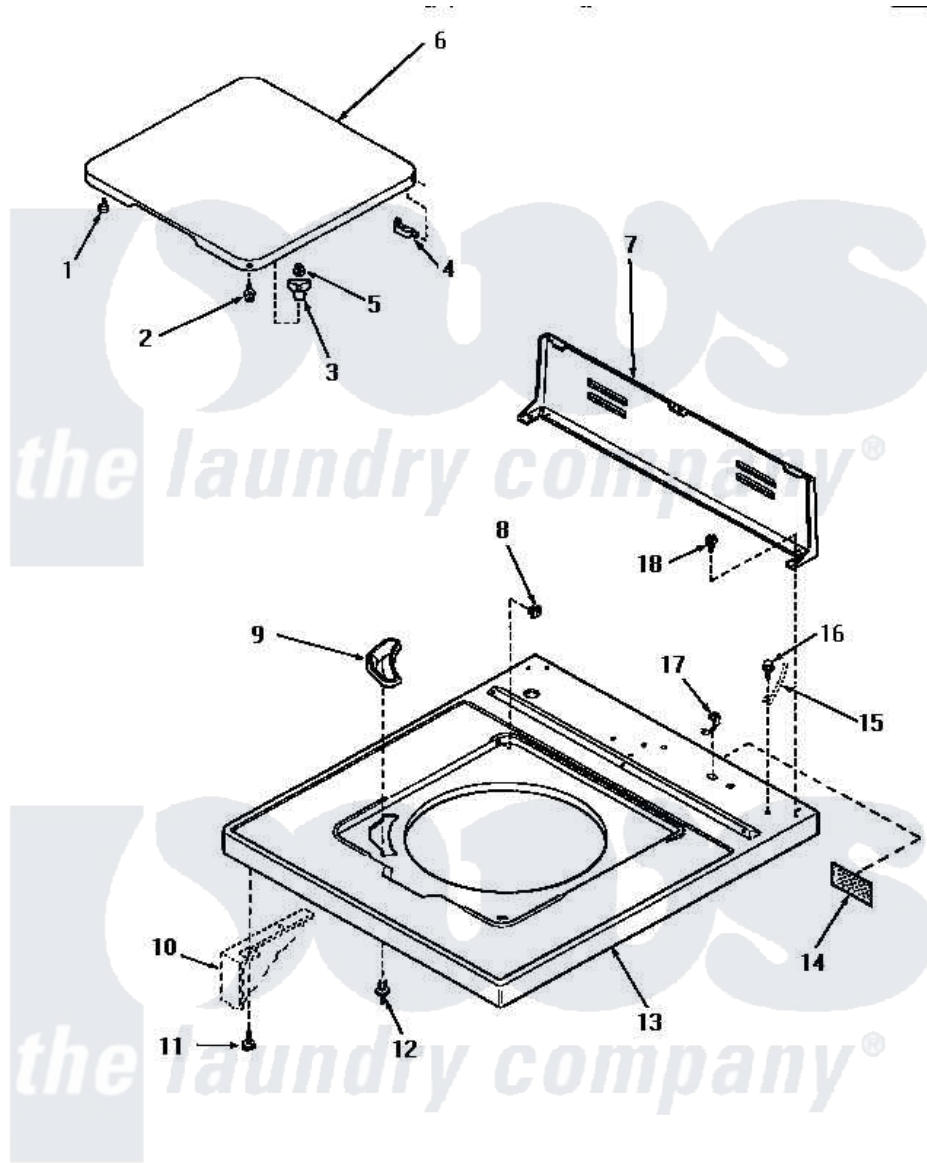

# Amana NA7321 05 - CAB TOP/LOADING DR & CTRL HOOD REAR PAN

## CABINET TOP, LOADING DOOR AND CONTROL HOOD REAR PANEL

Amana Residential Amana NA7321 Washer Parts Parts Diagram 05 - CAB TOP/LOADING DR & CTRL HOOD REAR PAN

[Click on the part number to view part](#)

Item	Original Part Number	Replaced By	Status	Part Description
1	32507	<a href="#">40038001</a>		Bumper
2	27203		Not Available	ASSY,SCREW & WASHER
3	<a href="#">27149</a>			Catch, Lid Switch
4	27626		Not Available	HINGE,HIDDEN
5	<a href="#">21752</a>			Nut, 8-32 Hex Brilock
6	31315H		Not Available	LOADING DOOR, HARVEST GOLD
"	31315W		Not Available	LOADING DOOR, WHITE
"	31315L		Not Available	LOADING DOOR, ALMOND
7	31230		Not Available	CONTROL HOOD REAR PANEL
8	<a href="#">27625</a>			Bushing
9	32786		Not Available	BLEACH DISPENSER
10	Y00000000		Not Available	SEE NOTE CABINET
11	Y31644	<a href="#">27001200</a>		Screw
12	<a href="#">56534</a>			Barrel, Support