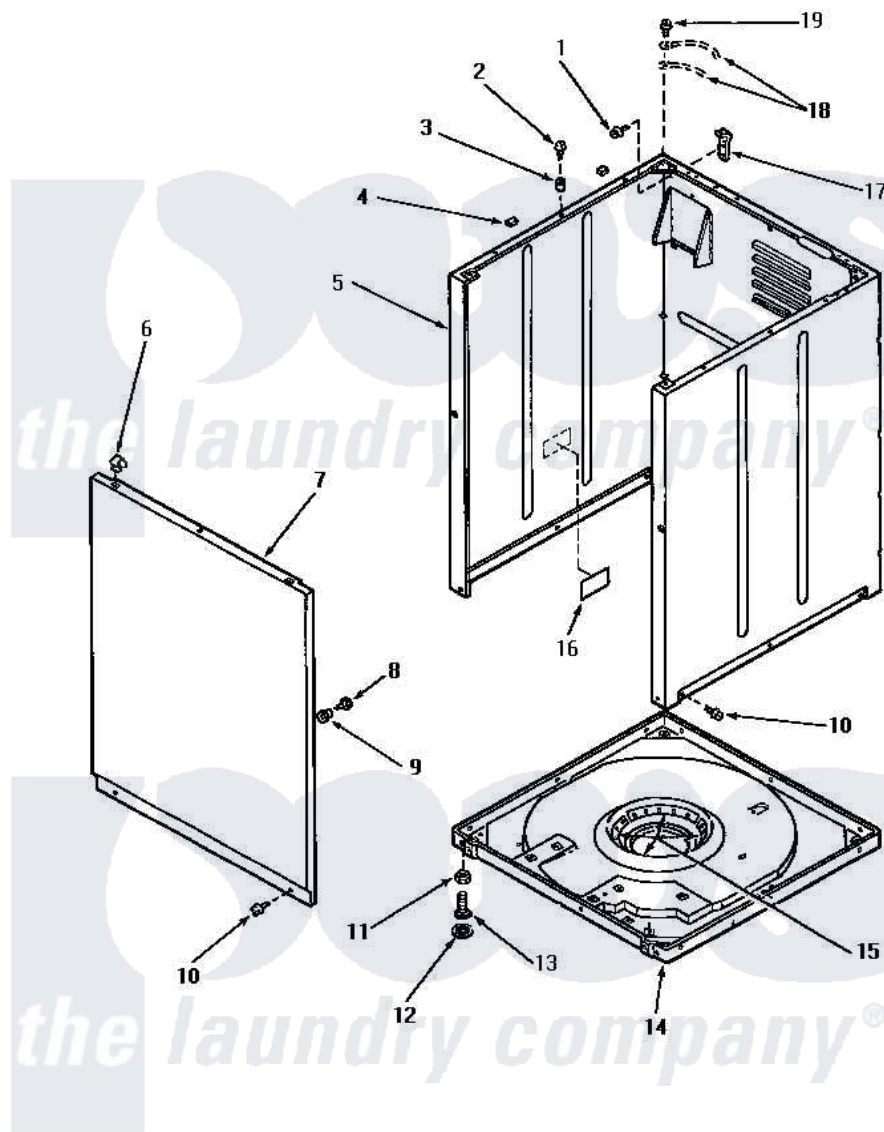

# Amana NA7321 06 - FRONT PANEL, CABINET & BASE

## FRONT PANEL, CABINET AND BASE

Amana Residential Amana NA7321 Washer Parts Parts Diagram 06 - FRONT PANEL, CABINET & BASE

[Click on the part number to view part](#)

Item	Original Part Number	Replaced By	Status	Part Description
1	51780	<a href="#">3390631</a>		Screw, 10-16 X 3/8
2	56086	<a href="#">Y014874</a>		Screw, Idler Arm And Sleeve
3	56079	<a href="#">505187</a>		Locator, Panel
4	<a href="#">Y56128</a>			Pad, Bumper
5	31669HP		Not Available	REPL BY 34475HP
"	31669WP	<a href="#">38612WP</a>		Kit-Service
"	31669LP	<a href="#">38612LP</a>		Kit Service Cabinet
6	28835	<a href="#">22001650</a>		Fastener, Spring
7	<a href="#">32708</a>			Front Panel
8	32671	<a href="#">Y014874</a>		Screw, Idler Arm And Sleeve
9	<a href="#">28102</a>			Locator, Panel
10	27196	<a href="#">27001200</a>		Screw
11	28199		Not Available	LOCKNUT
12	21749	<a href="#">40016001</a>		Foot, Rubber
13	20409	<a href="#">22003428</a>		Leg, Adjustable
14	<a href="#">31653P</a>			Assembly, Base-Complete-G90