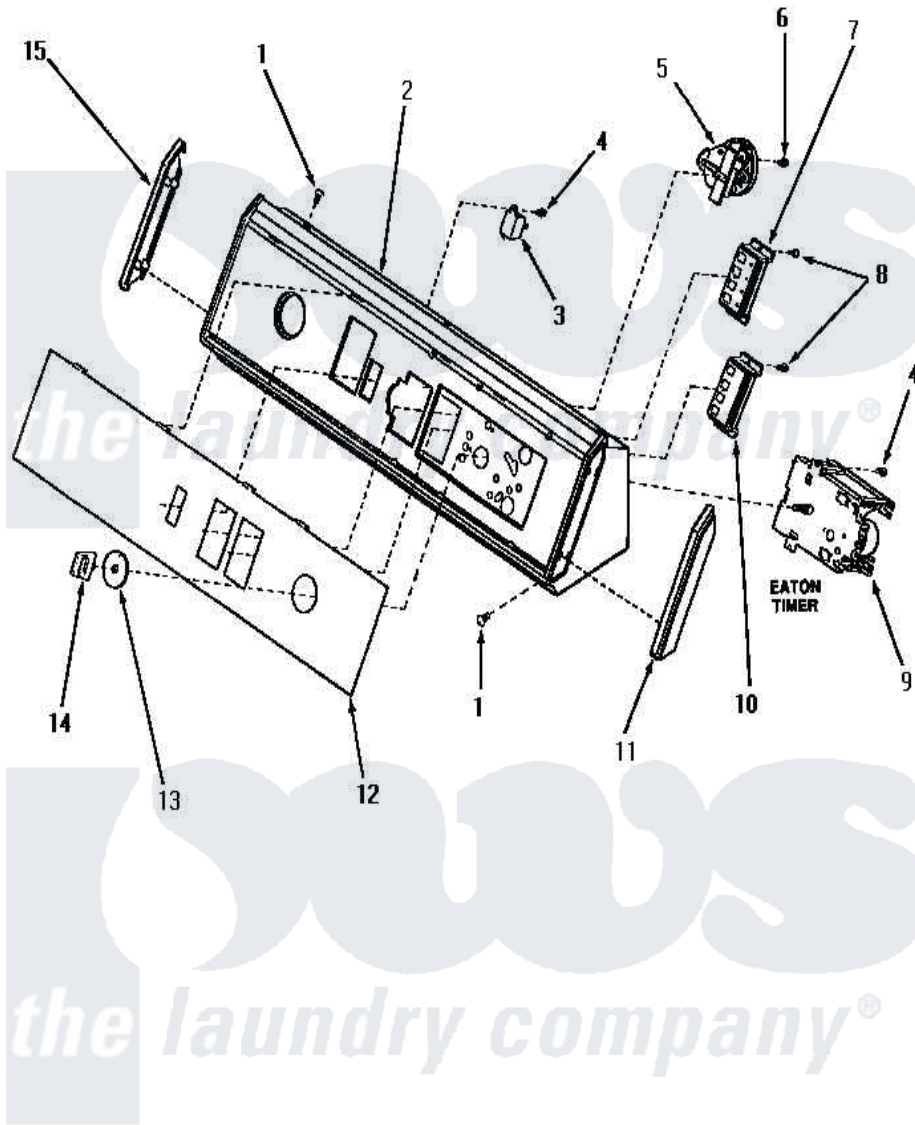

Amana NA7321 07 - GRAPHIC PANEL, CONTROL HOOD & CONTROLS

GRAPHIC PANEL, CONTROL HOOD AND CONTROLS

Amana [Residential Amana NA7321 Washer Parts](#) Parts Diagram 07 - GRAPHIC PANEL, CONTROL HOOD & CONTROLS

[Click on the part number to view part](#)

Item	Original Part Number	Replaced By	Status	Part Description
"	NOTE:		Not Available	SIPHON BREAK KIT MUST BE INSTALLED IN DRAIN HOSE IF THE DRAIN RECEPTACLE IS LOWER THAN THE CABINET TOP OF THE WASHER.
1	31752		Not Available	SCREW, No.8ABX3/4 POZIDRI
2	31734		Not Available	ASSY, CONTROL HOOD
3	59446			Signal, Non-Adjustable
4	23962	W10116760		Screw
5	31675		Not Available	SWITCH, PRESSURE-SLIDE
6	31260			Screw, No.8 X 3/8 Ind H
7	31332			Assembly, Switch And Cover-TE
8	52150	489464		Screw
9	31240	31240P		Timer 5 Cycle Package
10	31333			Assembly, Switch And Cover-OP

11	31248		Cap, End-RH-Chrome
12	31197	Not Available	PANEL,GRAPHIC
13	Y31503		Assembly, Timer Skirt
14	31281		Assembly, Knob-Timer-Black
15	31249	Not Available	CAP,END-L.H.-CHROME