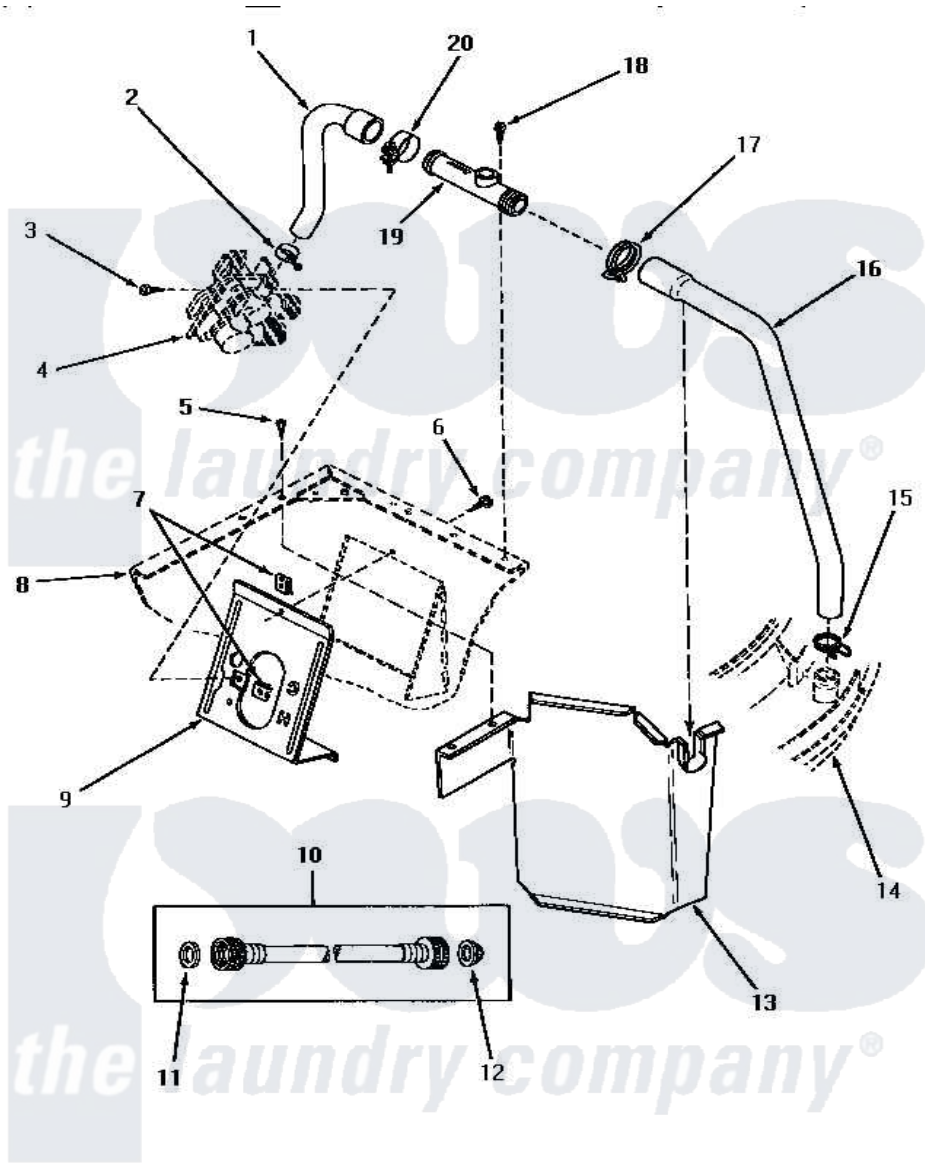

Amana NA7321 08 - HOSES/BACK FL PREVENTER & VLV BRKT

INLET HOSE, FILLER HOSE, BACK FLOW PREVENTER AND MIXING VALVE MOUNTING BRACKET

Amana [Residential Amana NA7321 Washer Parts](#) Parts Diagram 08 - HOSES/BACK FL PREVENTER & VLV BRKT
 Click on the part number to view part

Item	Original Part Number	Replaced By	Status	Part Description
1	27183			Hose, Mixing Valve
2	27643	596669		Clamp, Manifold
3	56392		Not Available	SCREW,8-18 X 3/8 TAPPI
4	Y00000000		Not Available	SEE NOTE MIXING VALVE
5	33316	489464		Screw
6	56392		Not Available	SCREW,8-18 X 3/8 TAPPI
7	54038			NUt, Speed U-Type
8	Y00000000		Not Available	SEE NOTE CABINET
9	32837	39407		Bracket, Valve
10	28330P	202860		Inlet Hose Assembly
11	20290	Y013783		Washer, Inlet Hose
12	28605	22002960		Strainer, Washer Inlet
13	33098		Not Available	ENCLOSURE,MIXING VALVE
14	Y00000000		Not Available	SEE NOTE OUTER TUB COVER
15	29210			Hose Clamp
16	31140			Hose, Water Inlet

17	29176	285655	Clamp, Hose
18	23962	W10116760	Screw
19	27118	34280	Assembly, Backflow Prevento
20	27152	Not Available	CLAMP HOSE