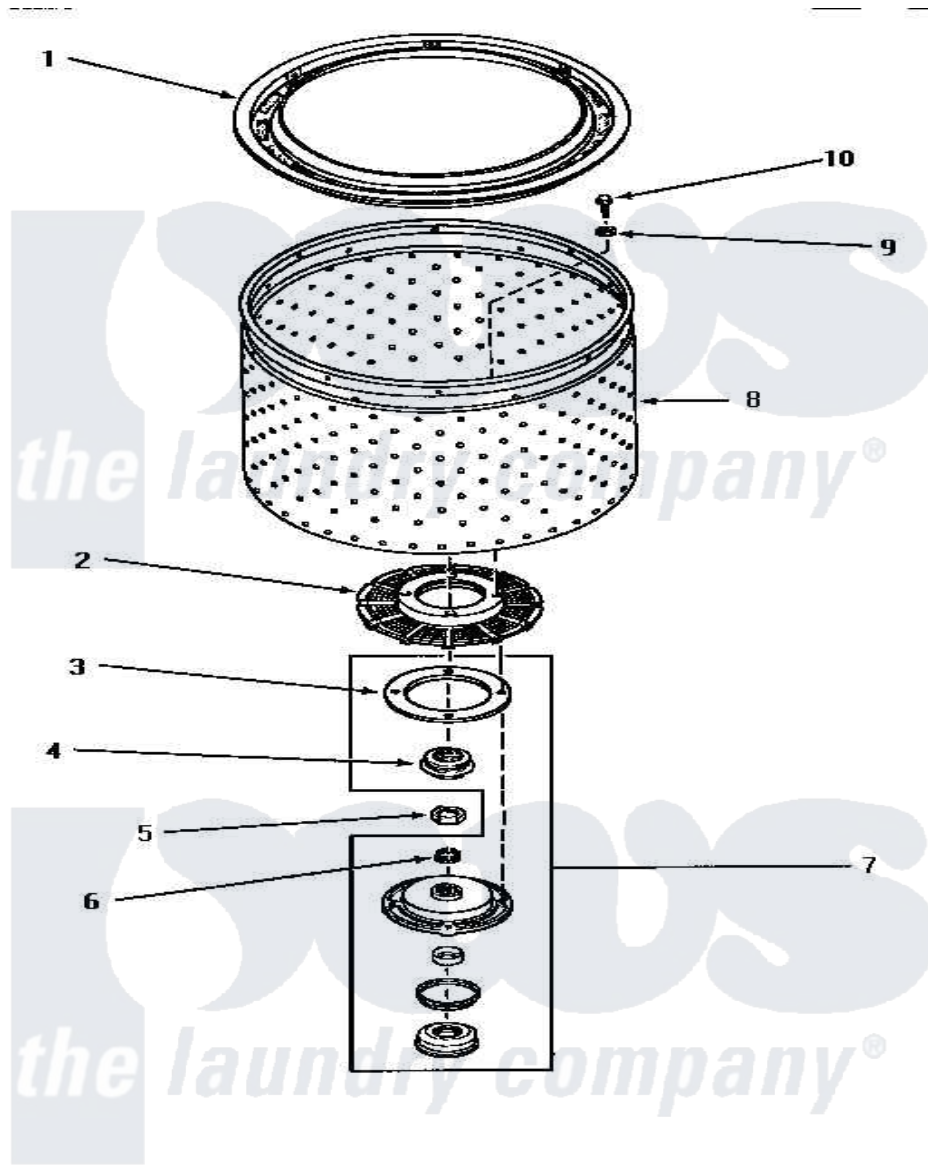

# Amana NA7321 09 - LINT FILTER, WASHTUB & HUB

## LINT FILTER, WASHTUB AND HUB

Amana Residential Amana NA7321 Washer Parts Parts Diagram 09 - LINT FILTER, WASHTUB & HUB  
 Click on the part number to view part

Item	Original Part Number	Replaced By	Status	Part Description
1	30944	<a href="#">33521</a>		Filter Lin/Clothes Guard
2	32998	<a href="#">39371</a>		Filter Lin
3	27125	<a href="#">39122</a>		Gasket, Washtub
4	Y00000000		Not Available	SEE NOTE SEAL HEAD -- (INCLUDED WITH 442P3 KIT)
5	Y29220	<a href="#">40016301</a>		Nut, Lock
6	29728	<a href="#">40008301</a>		Insert, Spline
7	495P3	<a href="#">R9900552</a>		Hub And Seal
8	28138		Not Available	WASHTUB, STAINLESS STEEL
"	29074	<a href="#">39252P</a>		Wash Tub
"	33295	<a href="#">39252P</a>		Wash Tub
"	<a href="#">33245</a>			Washtub, Stainless Steel
9	<a href="#">28094</a>			Gasket
10	27202	<a href="#">W1011678Z</a>		Screw