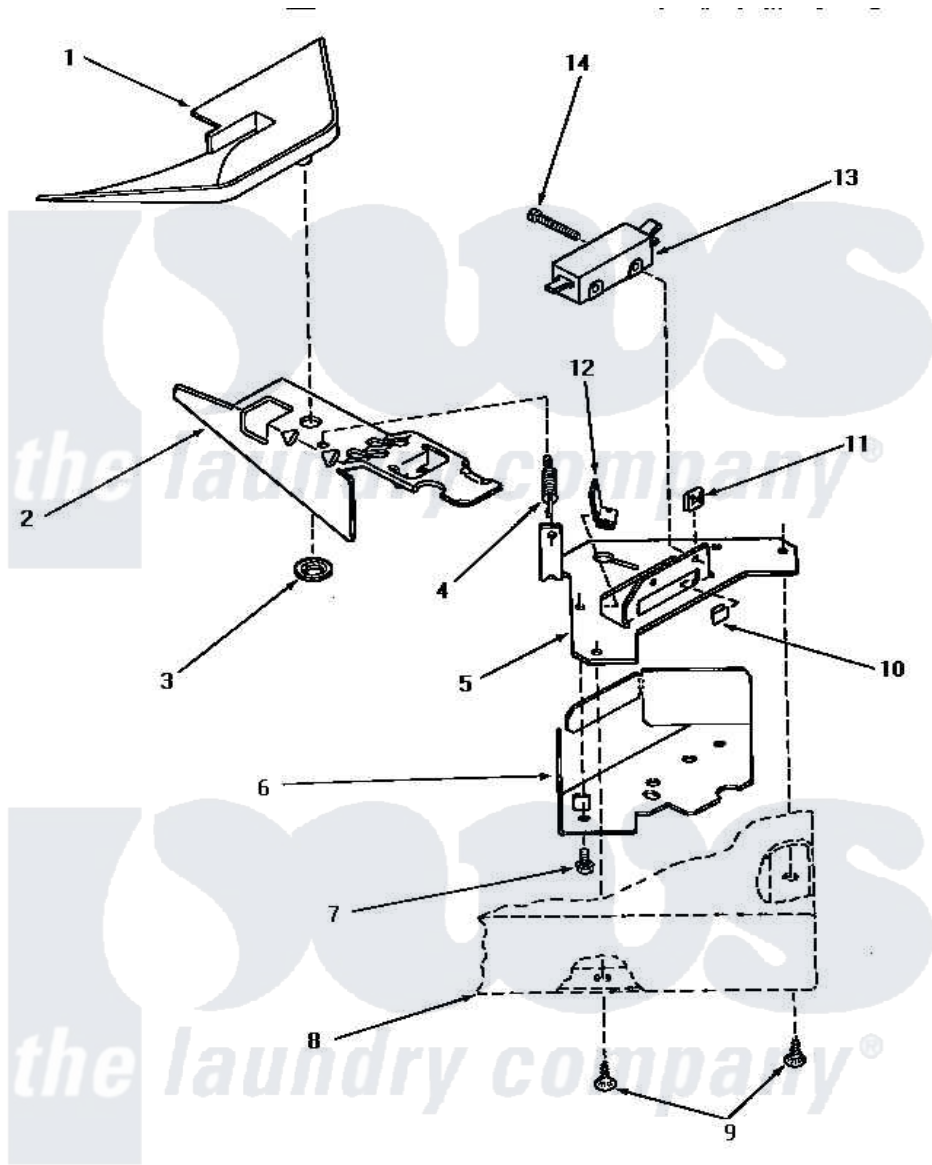

Amana NA7321 10 - LOADING DOOR SWITCH & BRACKET ASSY

LOADING DOOR SWITCH AND BRACKET ASSEMBLY

Amana [Residential Amana NA7321 Washer Parts](#) Parts Diagram 10 - LOADING DOOR SWITCH & BRACKET ASSY
 Click on the part number to view part

Item	Original Part Number	Replaced By	Status	Part Description
1	29042		Not Available	SHIELD,LID SWITCH
2	27602			Lever, Out-Of-Bal Switch
3	29043			Nut, Push
4	27603			Spring, Switch Lever
5	27250		Not Available	BRACKET,OUT-OF-BAL SWI
6	33086		Not Available	ENCLOSURE,LID SWITCH
7	23222	3177991		Screw
8	Y00000000		Not Available	SEE NOTE CABINET TOP
9	28193			Screw, 8-1/2 Tapping W/
10	27610			Clip, U
11	27248		Not Available	NUT,SPEED U-TYPE
12	Y27837			Clip, Speed-"U" Type
13	27249		Not Available	SWITCH
14	Q6516		Not Available	SCREW,6-32 X 1 ROUND H