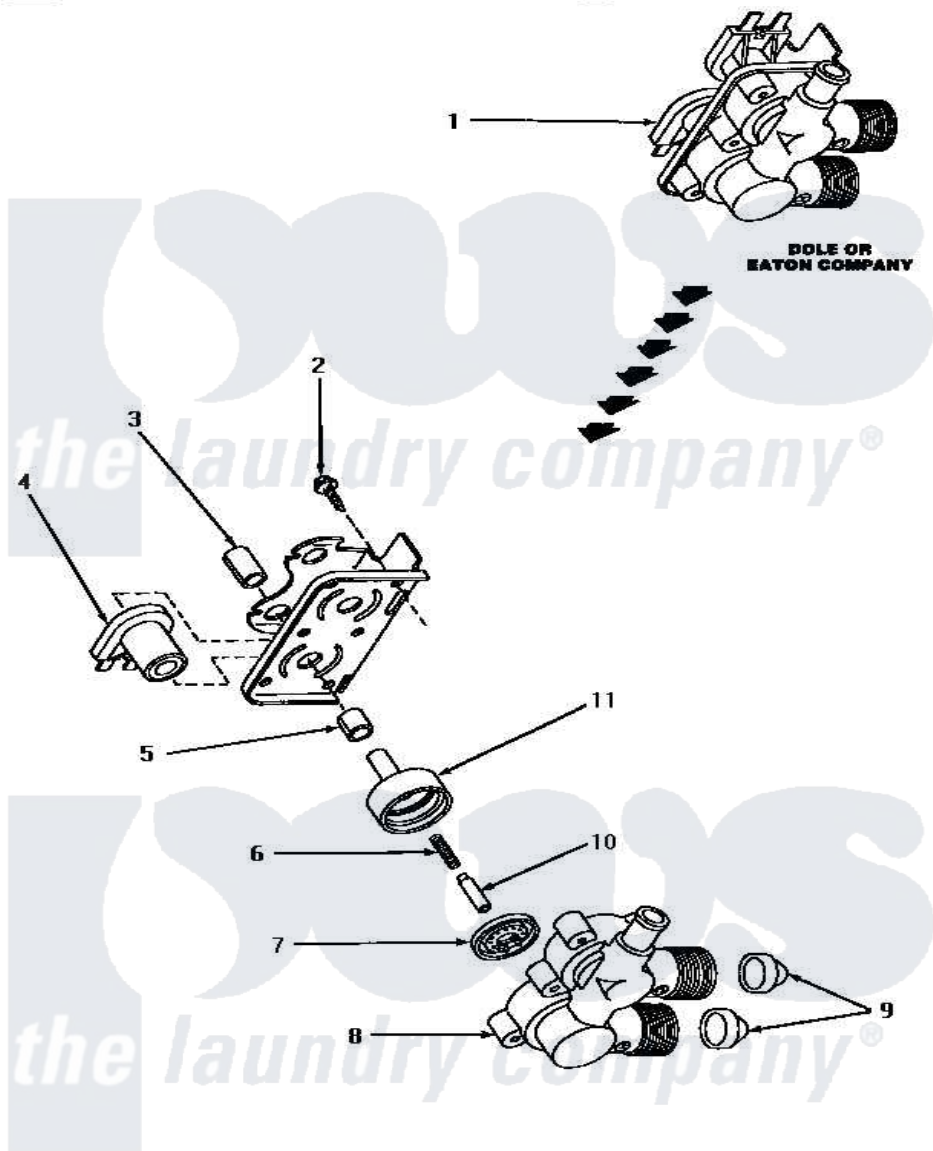

Amana NA7321 11 - MIXING VALVE ASSY

**MIXING VALVE ASSEMBLY
(Dole or Eaton Company)**

Amana [Residential Amana NA7321 Washer Parts](#) Parts Diagram 11 - MIXING VALVE ASSY
[Click on the part number to view part](#)

Item	Original Part Number	Replaced By	Status	Part Description
1	27156	33930		Valve, Mixing
2	25817C		Not Available	SCREW
3	24128		Not Available	SLEEVE, LONG
4	24126	33930		Valve, Mixing
5	24129		Not Available	SLEEVE, SHORT
6	24131		Not Available	SPRING
7	24134		Not Available	DIAPHRAGM
8	Y24159	33930		Valve, Mixing
9	24122	22002960		Strainer, Washer Inlet
10	24132		Not Available	ARMATURE
11	24130			Guide, Armature