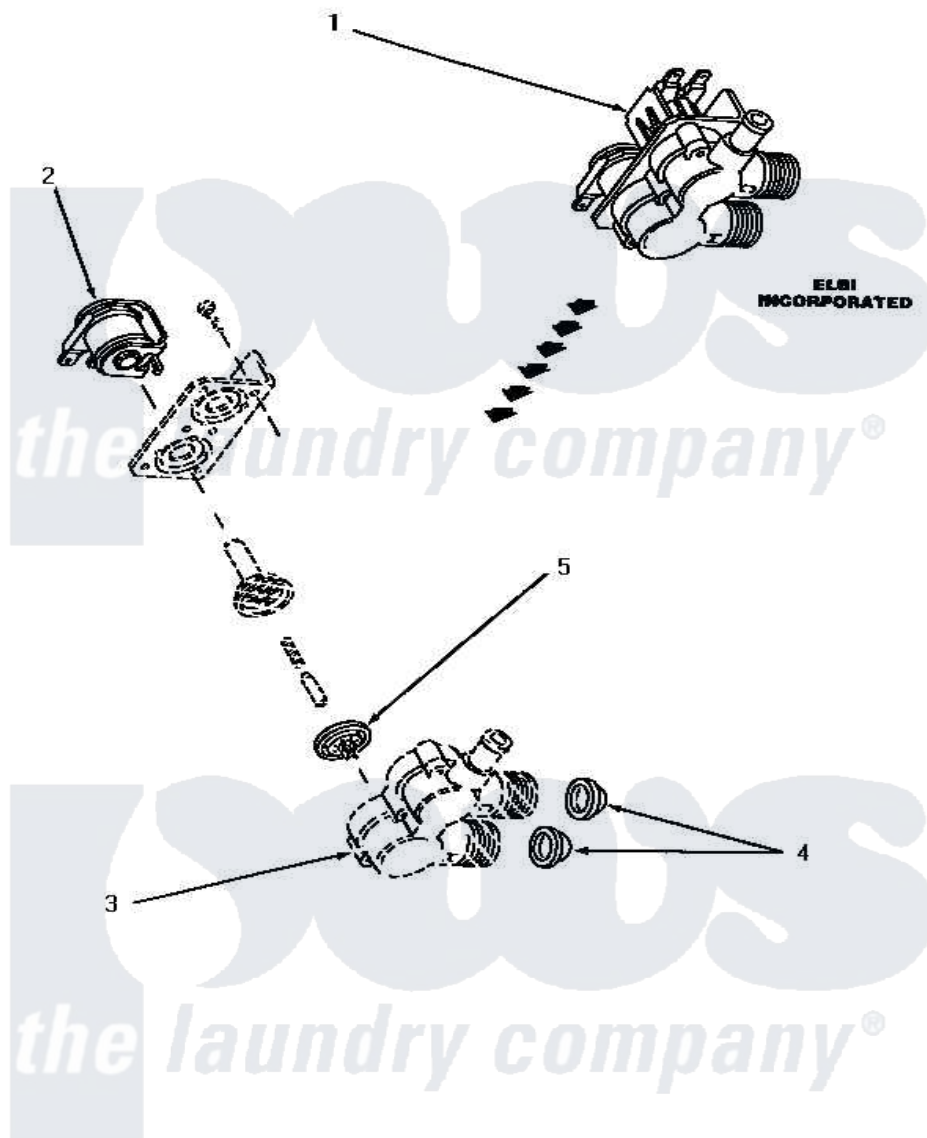

Amana NA7321 12 - MIXING VALVE ASSY

MIXING VALVE ASSEMBLY (Elbi Incorporated)

Amana [Residential Amana NA7321 Washer Parts](#) Parts Diagram 12 - MIXING VALVE ASSY
 Click on the part number to view part

Item	Original Part Number	Replaced By	Status	Part Description
1	27156	33930		Valve, Mixing
2	33084		Not Available	SOLENOID,MIXING VALVE
3	Y00000000		Not Available	SEE NOTE VALVE BODY -- (RED)
4	24122	22002960		Strainer, Washer Inlet
5	33079		Not Available	DIAPHRAM,MIXING VALVE-