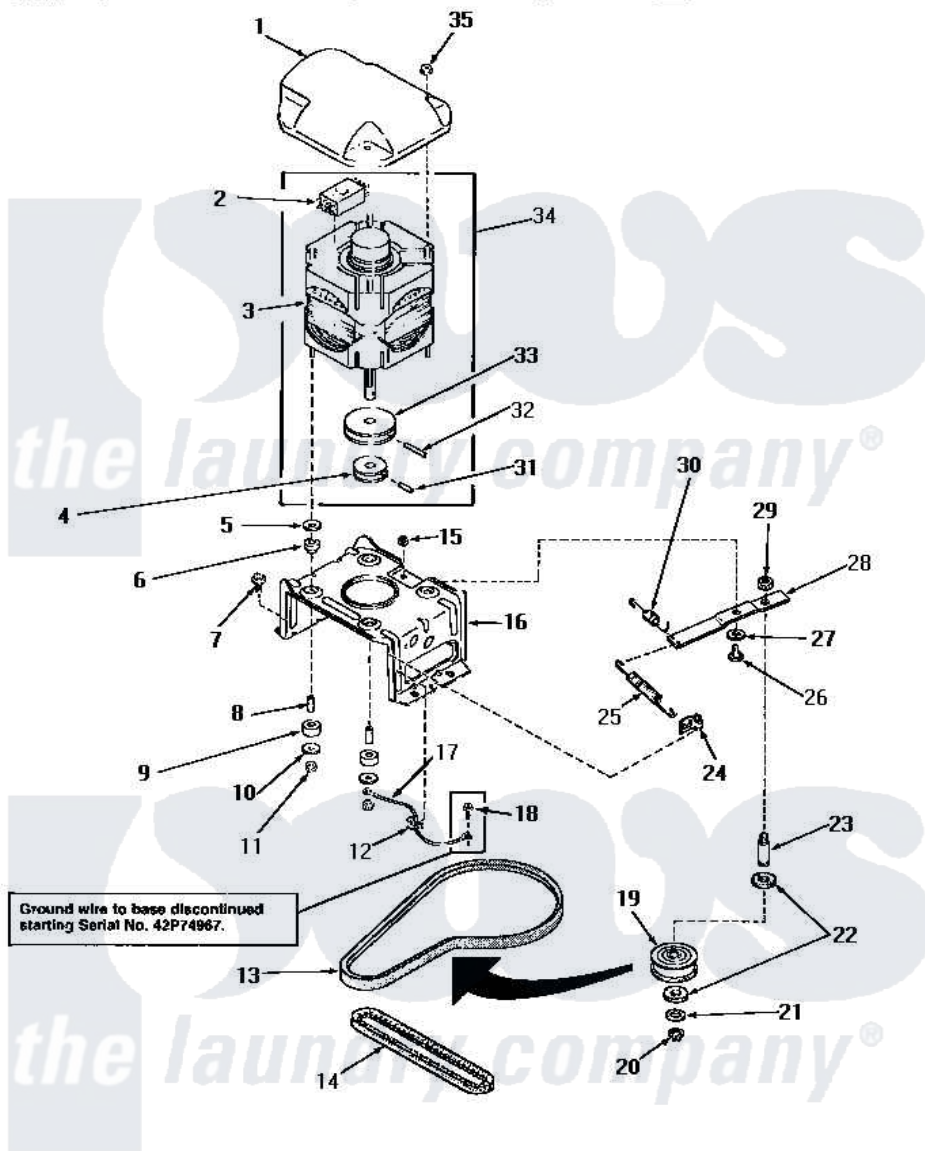

Amana NA7321 13 - MOTOR, MTG BRACKET, BELTS & IDLER ASSY

MOTOR, MOUNTING BRACKET, BELTS AND IDLER ASSEMBLY

Amana [Residential Amana NA7321 Washer Parts](#) Parts Diagram 13 - MOTOR, MTG BRACKET, BELTS & IDLER ASSY
 Click on the part number to view part

Item	Original Part Number	Replaced By	Status	Part Description
1	27136			Shield, Motor
2	30895A	30895AP		Switch Motor-W/Instr
"	24139		Not Available	SWITCH,MOTOR
3	30895	27179P		Motor-Drve
4	Y27104		Not Available	PULLEY,MOTOR
5	03888		Not Available	WASHER
6	01952A			Mounting, Rubber
7	Y31645	27001200		Screw
8	27181		Not Available	SPACER,MOTOR
9	01953		Not Available	WASHER,LOWER MOTOR MOU
10	03888		Not Available	WASHER
11	23604			Nut, Hex 10-32 Lock
12	Y00161	B5733302		Clip, Ground
13	28808			Belt, Agitate And Spin
14	27155			Belt, Pump
15	52566	27001225		Nut, Jam Mid Lock 1/4-20

16	28791		Bracket, Motor Mount
17	Y00000000	Not Available	SEE NOTE GROUND WIRE, GREEN
18	26592	Not Available	HEX HEAD SCREW
19	28800	Not Available	WHEEL, IDLER
20	23748		Ring, Retaining
21	52549		Washer, 501 ID X3/4 Odx
22	Y29443		Washer, Felt
23	28802		Shaft, Idler
24	28849		Clip, Spring
25	28807	37366	Spring, Idler
26	27229	40038901	Screw, 1/4-20
27	81392	40054701	Washer
28	31054	40041002	Lever, Idler
29	28803	2221070	Clamp, Nylon
30	30620	Not Available	SPRING, IDLER LEVER HEL
31	10416		Pin, Roll
32	23750		Pin, Roll
33	27171	Not Available	PULLEY, MOTOR
34	27179	27179P	Motor-Drive
35	27201		Locknut
NI	20605	Not Available	LUBE, HI TEMPERATURE-56
"	258P3	Not Available	KIT, CAPACITOR