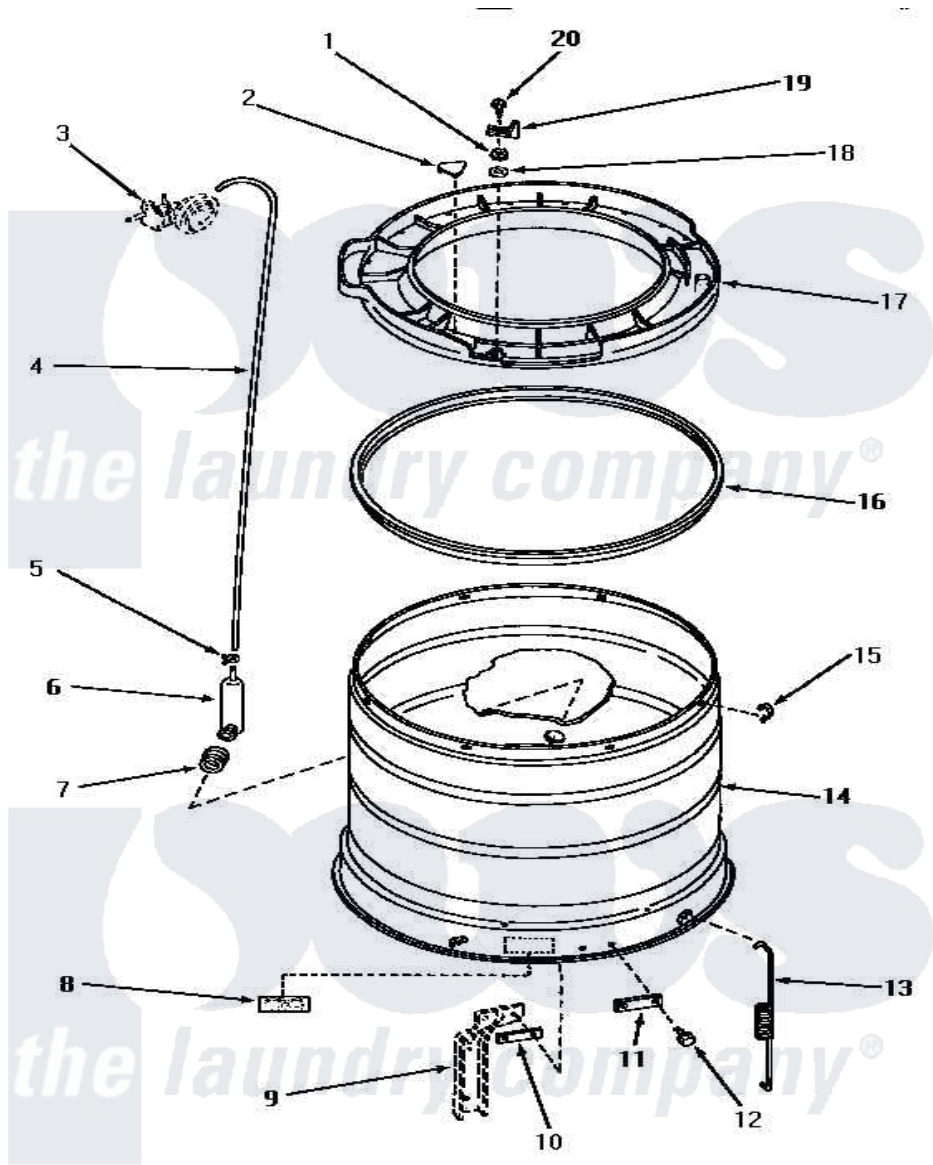

Amana NA7321 14 - OUTER TUB, COVER & PRESSURE HOSE

OUTER TUB, COVER AND PRESSURE HOSE

Amana [Residential Amana NA7321 Washer Parts](#) Parts Diagram 14 - OUTER TUB, COVER & PRESSURE HOSE
 Click on the part number to view part

Item	Original Part Number	Replaced By	Status	Part Description
1	03815			Lockwasher, No.10 Ext Shk
2	29901		Not Available	PLUG,SNAP-IN-OUTER TUB
3	Y00000000		Not Available	SEE NOTE PRESSURE SWITCH
4	29213	39125		Tubing 31
5	Y22294	596669		Clamp, Manifold
6	30243	40008501		Assembly, Pressure Bulb
7	29175	40037801		Grommet
8	Y27195		Not Available	STICKER
9	Y00000000		Not Available	SEE NOTE SUPPORT LEG
10	27927			Plate, Leg .032
11	27926			Plate, Leg .063
12	27205	40128701		Screw, 5/16-18 X .50
13	27239			Spring, Leg
14	30508		Not Available	TUB,OUTER
"	30509		Not Available	OUTER TUB
15	Y27017		Not Available	CLIP,SPRING

16	27184		Gasket, Tub Cover
17	31141	31153	Cover Outer Tub
18	23425	Not Available	WASHER,7/32IDX7/16ODX.
19	27247		Trigger, Out-Of-Bal Swi
20	27523	Not Available	SCREW