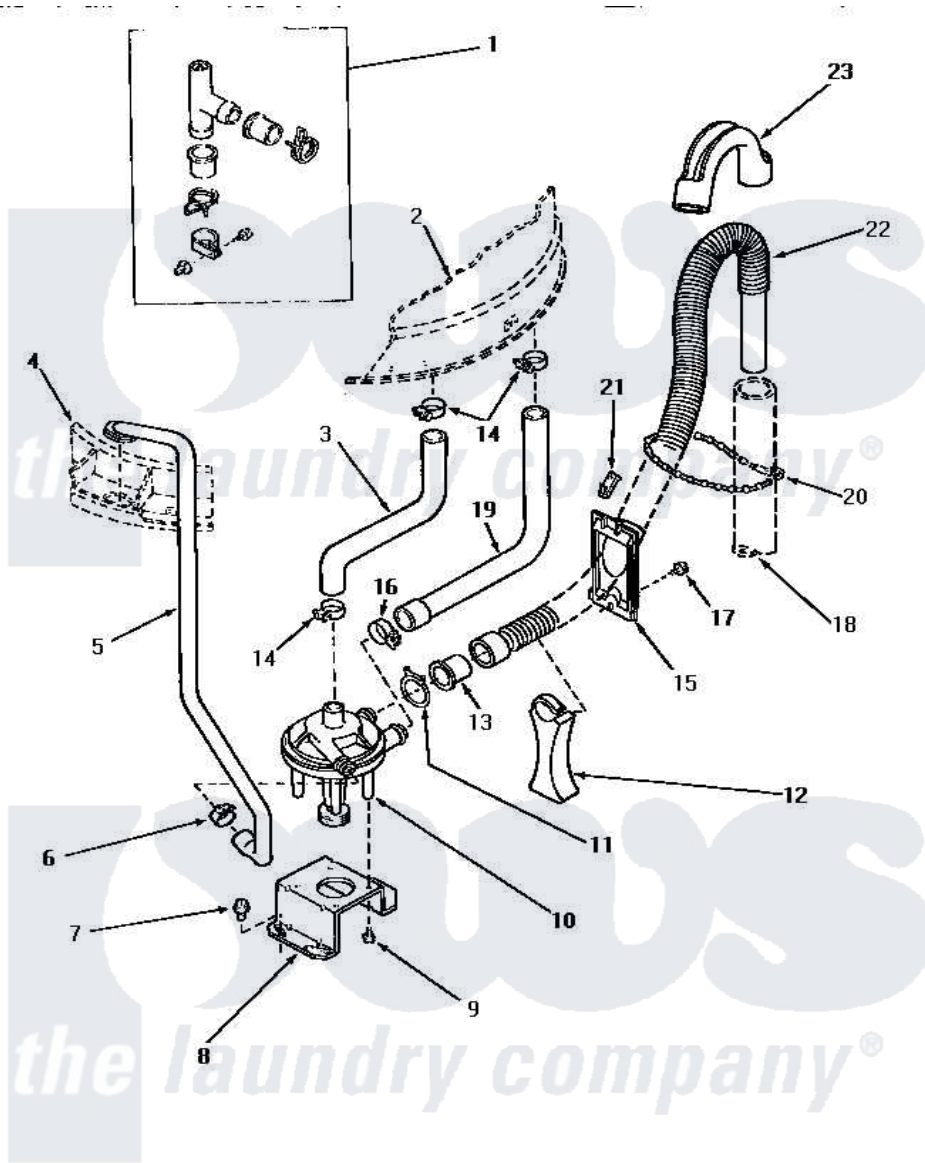

# Amana NA7321 16 - PUMP ASSY/BRKT/HOSES & SIPHON BREAK KIT

## PUMP ASSEMBLY, BRACKET, HOSES AND SIPHON BREAK KIT

Amana [Residential Amana NA7321 Washer Parts](#) Parts Diagram 16 - PUMP ASSY/BRKT/HOSES & SIPHON BREAK KIT

[Click on the part number to view part](#)

Item	Original Part Number	Replaced By	Status	Part Description
1	386P3	<a href="#">76660</a>		Break-Sphn
2	Y00000000		Not Available	SEE NOTE OUTER TUB
3	27159		Not Available	HOSE,TUB TO PUMP
4	Y00000000		Not Available	SEE NOTE OUTER TUB COVER
5	27232		Not Available	HOSE
6	27644	<a href="#">285655</a>		Clamp, Hose
7	Y31645	<a href="#">27001200</a>		Screw
8	<a href="#">27105</a>			Bracket, Pump Mounting
9	<a href="#">31098</a>			Screw, 10-10 5/8 Unslot
10	<a href="#">31968</a>			Assembly, Pump NA
"	<a href="#">31969</a>			Assembly, Pump NA
11	29172		Not Available	CLAMP,HOSE
12	<a href="#">29284</a>			Stand, Hose
13	29143		Not Available	HOSE,ADAPTER
14	32616		Not Available	(CLAMP HOSE)

15	29131		Not Available	RETAINER,DIRECTIONAL
16	27153	<a href="#">285655</a>		Clamp, Hose
17	30676	<a href="#">27001200</a>		Screw
18	Y00000000		Not Available	SEE NOTE STANDPIPE
19	27160		Not Available	HOSE,TUB TO PUMP-DRAIN
20	33489	<a href="#">8539404</a>		Tie-Wire
21	29936		Not Available	HOSE RETAINER CLIP
22	29142	<a href="#">39952</a>		Hose- Drai
23	29144	<a href="#">22003814</a>		Retainer, Drain Hose
NI	406P3	<a href="#">451P3</a>		Kit Drain Extension