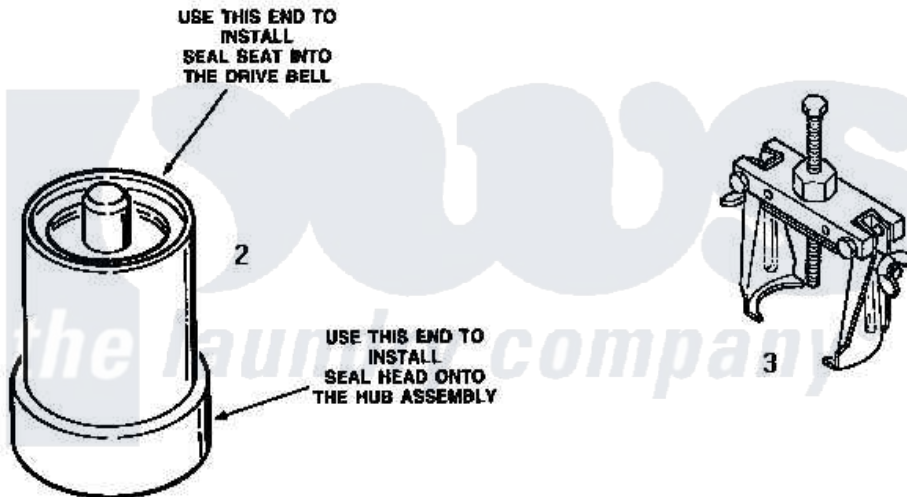

# Amana NA7321 18 - SPECIAL TOOLS

*the laundry company*<sup>®</sup>

Amana [Residential Amana NA7321 Washer Parts](#) Parts Diagram 18 - SPECIAL TOOLS

[Click on the part number to view part](#)

Item	Original Part Number	Replaced By	Status	Part Description
1	<a href="#">254P4P</a>			Agitator Hooks
2	255P4		Not Available	TOOL,SEAL INSTALLING
3	253P4	<a href="#">294P4</a>		Bell Tool