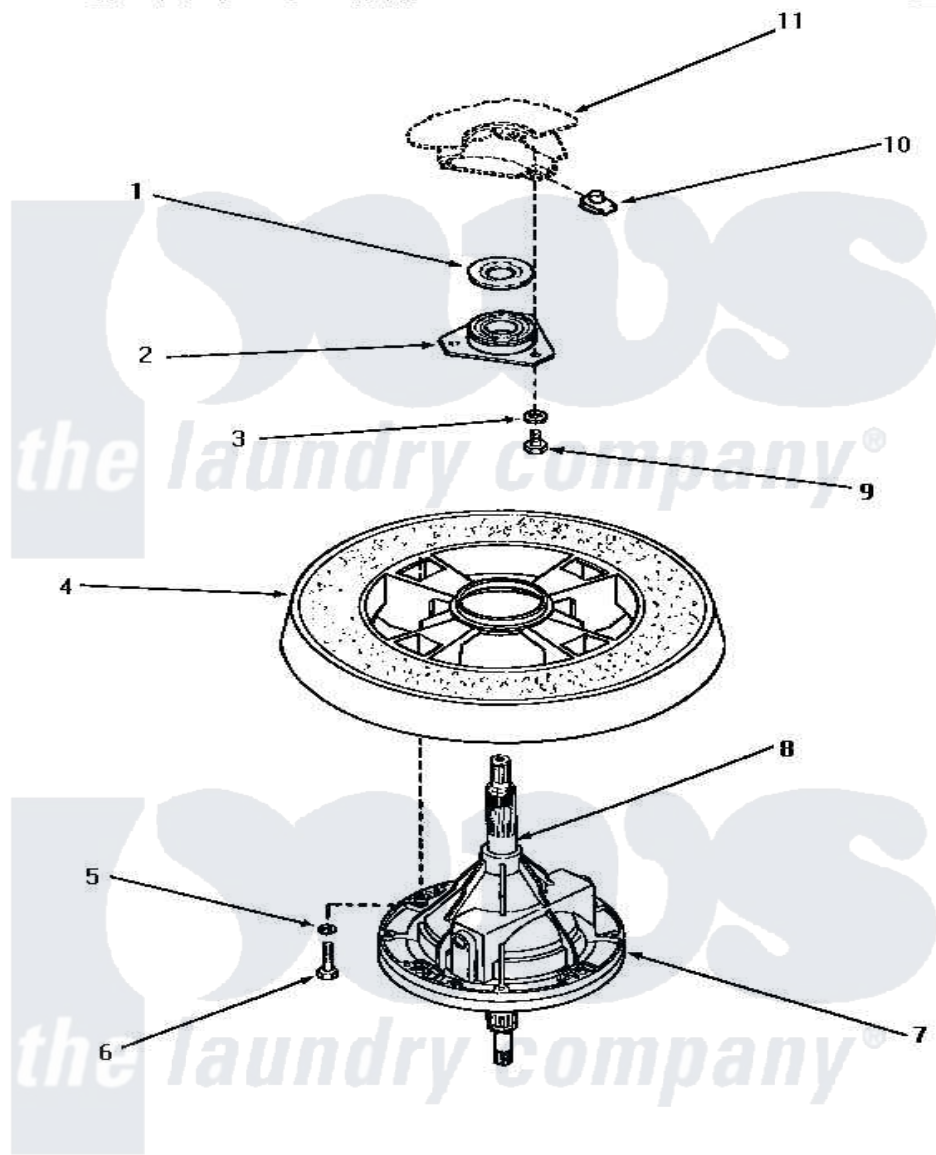

Amana NA7321 19 - TRANSMISSION ASSY & BALANCE RING

TRANSMISSION ASSEMBLY AND BALANCE RING

Amana Residential Amana NA7321 Washer Parts Parts Diagram 19 - TRANSMISSION ASSY & BALANCE RING
 Click on the part number to view part

Item	Original Part Number	Replaced By	Status	Part Description
1	27187			Flinger
2	27182	40004201P		Main Bearing Assembly
3	04366			Lockwasher, 5/16intshkp
4	Y29117		Not Available	ASSY, BALANCE RING-COMPL
5	02431			Lockwasher, 1/4 Ext Shk
6	27200		Not Available	CAP SCREW
7	33227	33227P		Assembly- Tran
8	27604P			Never-Seeze 1 Oz Tube
9	01355		Not Available	SCREW
10	27222			Nut, Retainer 5/16-18
11	Y00000000		Not Available	SEE NOTE OUTER TUB