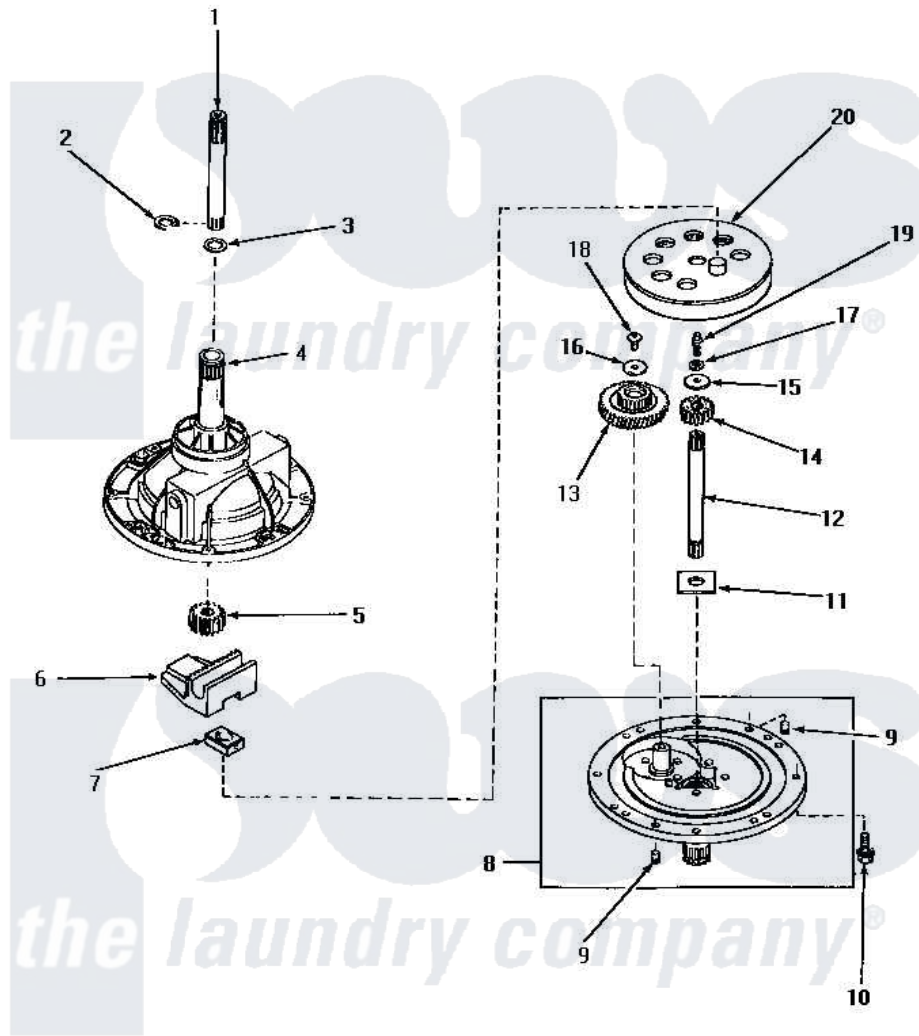

Amana NA7521 01 - 30978 TRANSMISSION ASSY COMPONENTS

COMPONENTS FOR 30978 TRANSMISSION ASSEMBLY

Amana [Residential Amana NA7521 Washer Parts](#) Parts Diagram 01 - 30978 TRANSMISSION ASSY COMPONENTS

[Click on the part number to view part](#)

Item	Original Part Number	Replaced By	Status	Part Description
1	29134	Y36570		Shaft, Output
2	27197			Ring, Retaining
3	20212	35092		Washer, 3628id X 1.00 X .056
4	30037		Not Available	ASSY, TRANSMISSION CASExREPLACE
5	27003			Pinion, Agitator
6	Y31526			Rack
7	26493			Slide
8	30945		Not Available	ASSY, TRANSMISSION COVExREPLACE
9	27172			Pin, Dowel
10	31709		Not Available	SCREW, 1/4-20X1 HX SER/
11	27016			Washer
12	27081	27081P		Shaft Input Package
13	29161			Gear, Reduction
14	Y29160			Pinion, Drive
15	26509	40041501		Washer

16	29260	Not Available	WASHER
17	21456		Lockwasher, 1/4 Intshkp
18	29273		Screw, 1/4-20 X 3/8
19	27030	Not Available	SCREW, 1/4-20 SPECIAL
20	26577		Assembly, Gear And Stud
NI	28434P	Not Available	LOCTITE
"	27243P		Oil, CW Transmission F-