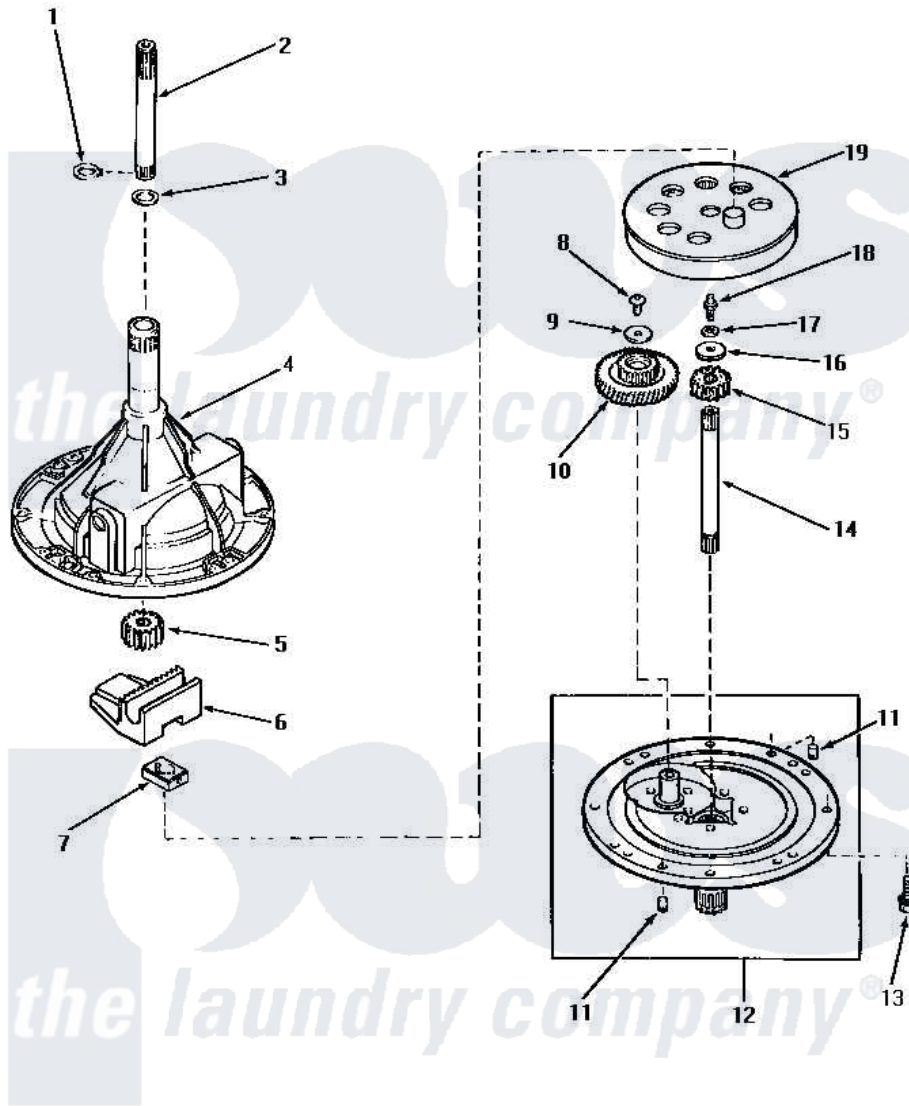

# Amana NA7521 02 - 33227 TRANSMISSION ASSY COMPONENTS

## COMPONENTS FOR 33227 TRANSMISSION ASSEMBLY

Amana [Residential Amana NA7521 Washer Parts](#) Parts Diagram 02 - 33227 TRANSMISSION ASSY COMPONENTS

[Click on the part number to view part](#)

Item	Original Part Number	Replaced By	Status	Part Description
1	<a href="#">27197</a>			Ring, Retaining
2	29134	<a href="#">Y36570</a>		Shaft, Output
3	20212	<a href="#">35092</a>		Washer, 3628id X 1.00 X .056
4	33223		Not Available	ASSY, TRANSMISSION CASE
5	<a href="#">27003</a>			Pinion, Agitator
6	<a href="#">Y31526</a>			Rack
7	<a href="#">26493</a>			Slide
8	<a href="#">29273</a>			Screw, 1/4-20 X 3/8
9	29260		Not Available	WASHER
10	<a href="#">29161</a>			Gear, Reduction
11	<a href="#">27172</a>			Pin, Dowel
12	33214		Not Available	TRANSMISSION COVER ASSEMBLY
13	32814		Not Available	SCREW, 1/4-20X7/8 SERRA
14	27081	<a href="#">27081P</a>		Shaft Input Package
15	<a href="#">Y29160</a>			Pinion, Drive
16	26509	<a href="#">40041501</a>		Washer

17	<a href="#">21456</a>		Lockwasher, 1/4 Intshkp
18	27030	Not Available	SCREW, 1/4-20 SPECIAL
19	<a href="#">26577</a>		Assembly, Gear And Stud
NI	<a href="#">27243P</a>		Oil, CW Transmission F-
"	28434P	Not Available	LOCTITE