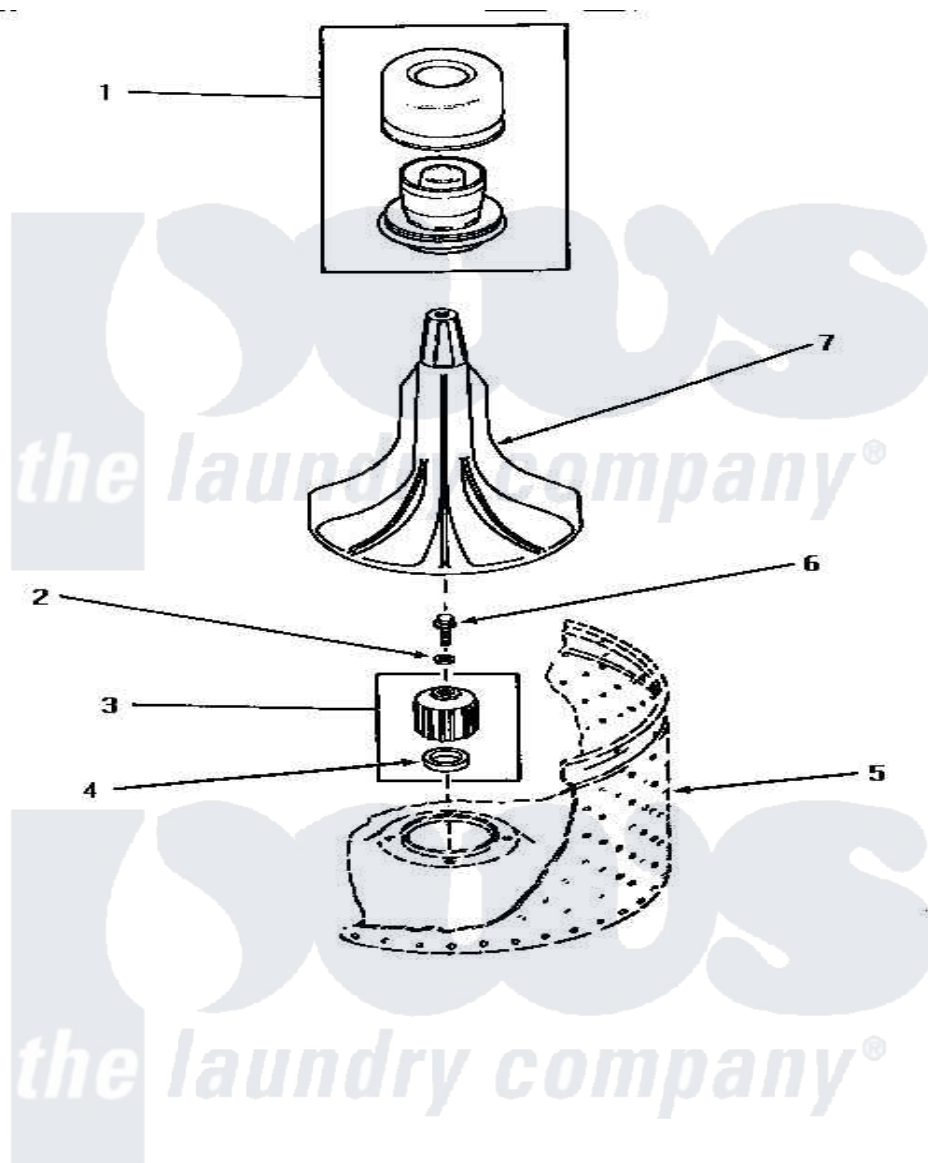

Amana NA7521 03 - AGITATOR, DRIVE BELL & SEAL KIT

AGITATOR, DRIVE BELL AND SEAL KIT

Amana [Residential Amana NA7521 Washer Parts](#) Parts Diagram 03 - AGITATOR, DRIVE BELL & SEAL KIT
 Click on the part number to view part

Item	Original Part Number	Replaced By	Status	Part Description
1	30857	33510		Assembly, Dispenser-Fabric
2	30853		Not Available	SEAL
3	30071P	R9900189		Kit, Drive Bell And Seal
4	Y00000000		Not Available	SEE NOTE SEAL SEAT
5	Y00000000		Not Available	SEE NOTE WASHTUB
6	30852			Screw, No.8-1/4 X 20 X 3/
7	30855	40000501W		Agitator, Flex Vane
NI	442P3	R9900189		Kit, Drive Bell And Seal