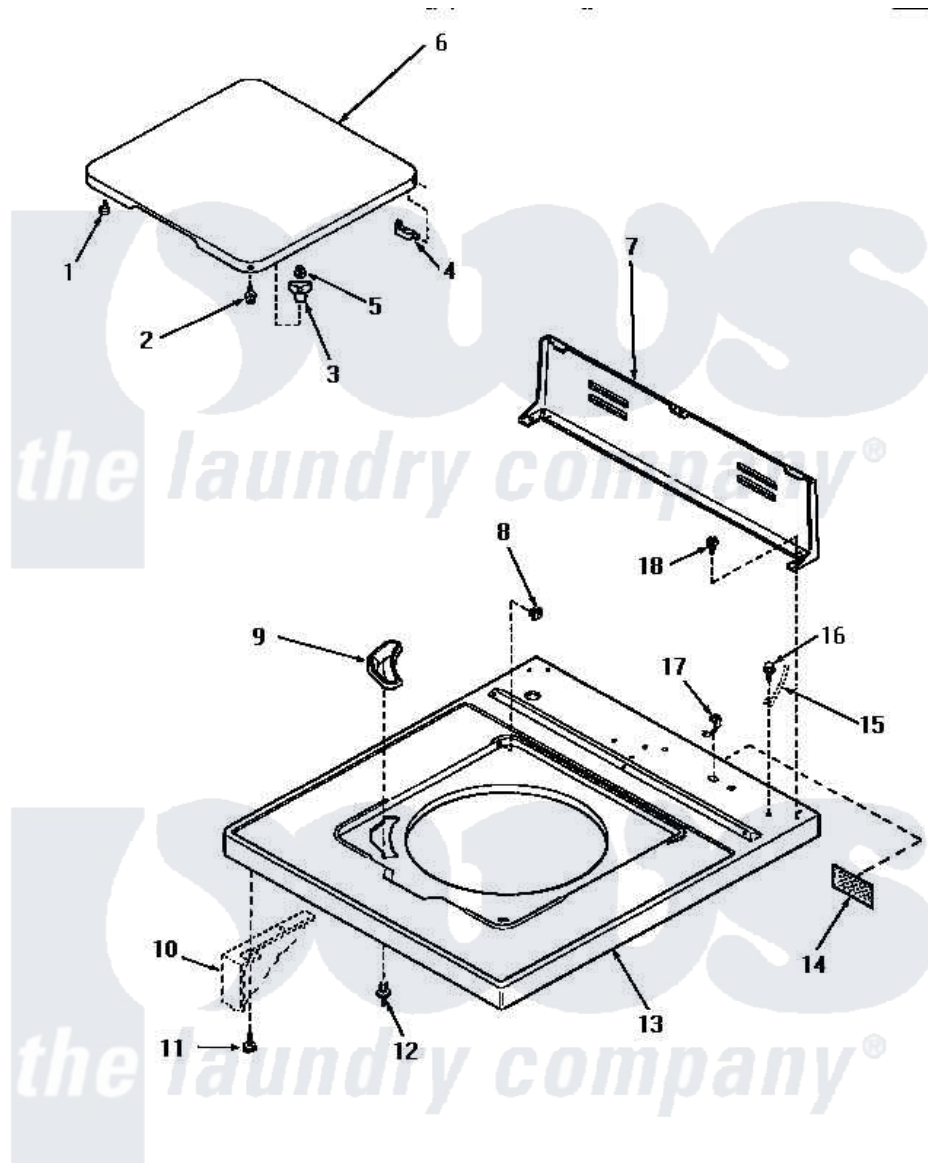

Amana NA7521 05 - CAB TOP/LOADING DR & CTRL HOOD REAR PAN

CABINET TOP, LOADING DOOR AND CONTROL HOOD REAR PANEL

Amana Residential Amana NA7521 Washer Parts Parts Diagram 05 - CAB TOP/LOADING DR & CTRL HOOD REAR PAN

[Click on the part number to view part](#)

Item	Original Part Number	Replaced By	Status	Part Description
1	32507	40038001		Bumper
2	27203		Not Available	ASSY,SCREW & WASHER
3	27149			Catch, Lid Switch
4	27626		Not Available	HINGE,HIDDEN
5	21752			Nut, 8-32 Hex Brilock
6	31315H		Not Available	LOADING DOOR, HARVEST GOLD
"	31315W		Not Available	LOADING DOOR, WHITE
"	31315L		Not Available	LOADING DOOR, ALMOND
7	31230		Not Available	CONTROL HOOD REAR PANEL
8	27625			Bushing
9	32786		Not Available	BLEACH DISPENSER
10	Y00000000		Not Available	SEE NOTE CABINET
11	Y31644	27001200		Screw
12	56534			Barrel, Support