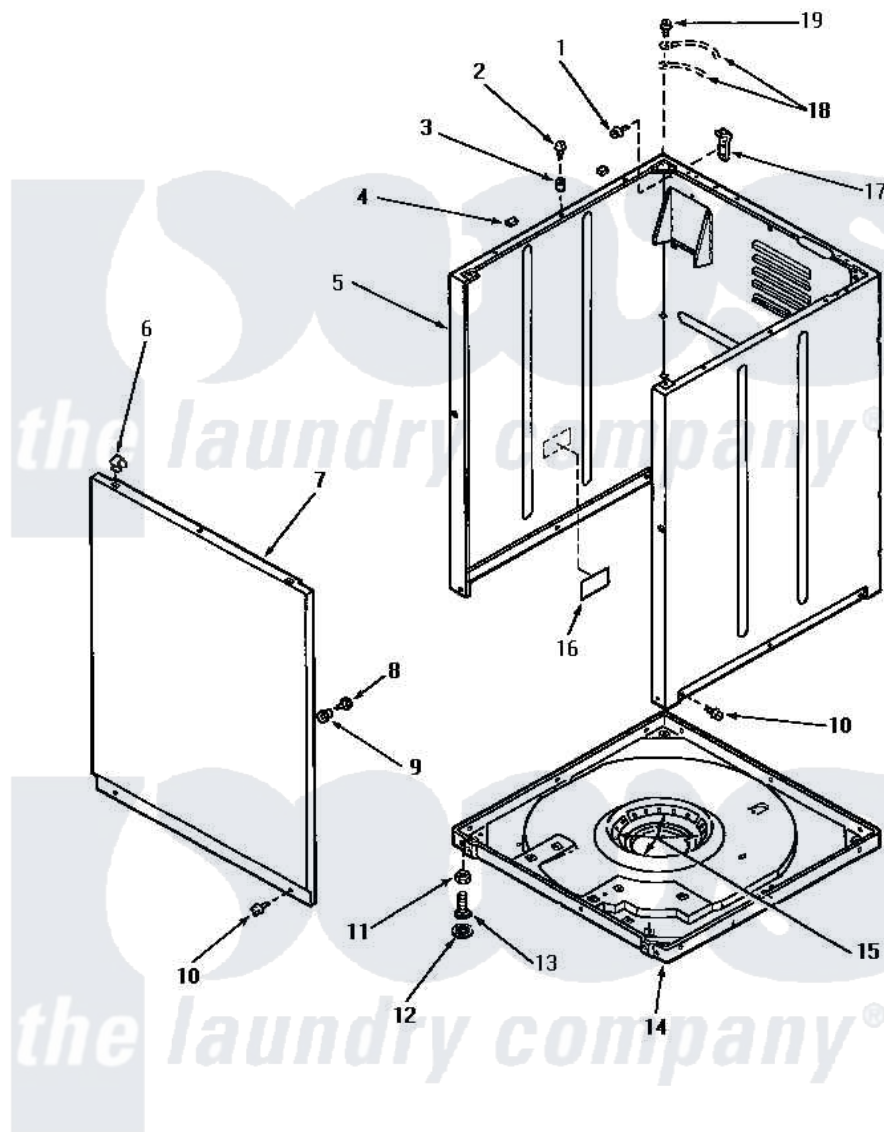

Amana NA7521 06 - FRONT PANEL, CABINET & BASE

FRONT PANEL, CABINET AND BASE

Amana [Residential Amana NA7521 Washer Parts](#) Parts Diagram 06 - FRONT PANEL, CABINET & BASE

[Click on the part number to view part](#)

Item	Original Part Number	Replaced By	Status	Part Description
1	51780	3390631		Screw, 10-16 X 3/8
2	56086	Y014874		Screw, Idler Arm And Sleeve
3	56079	505187		Locator, Panel
4	Y56128			Pad, Bumper
5	31669HP		Not Available	REPL BY 34475HP
"	31669WP	38612WP		Kit-Service
"	31669LP	38612LP		Kit Service Cabinet
6	28835	22001650		Fastener, Spring
7	32708			Front Panel
8	32671	Y014874		Screw, Idler Arm And Sleeve
9	28102			Locator, Panel
10	27196	27001200		Screw
11	28199		Not Available	LOCKNUT
12	21749	40016001		Foot, Rubber
13	20409	22003428		Leg, Adjustable
14	31653P			Assembly, Base-Complete-G90