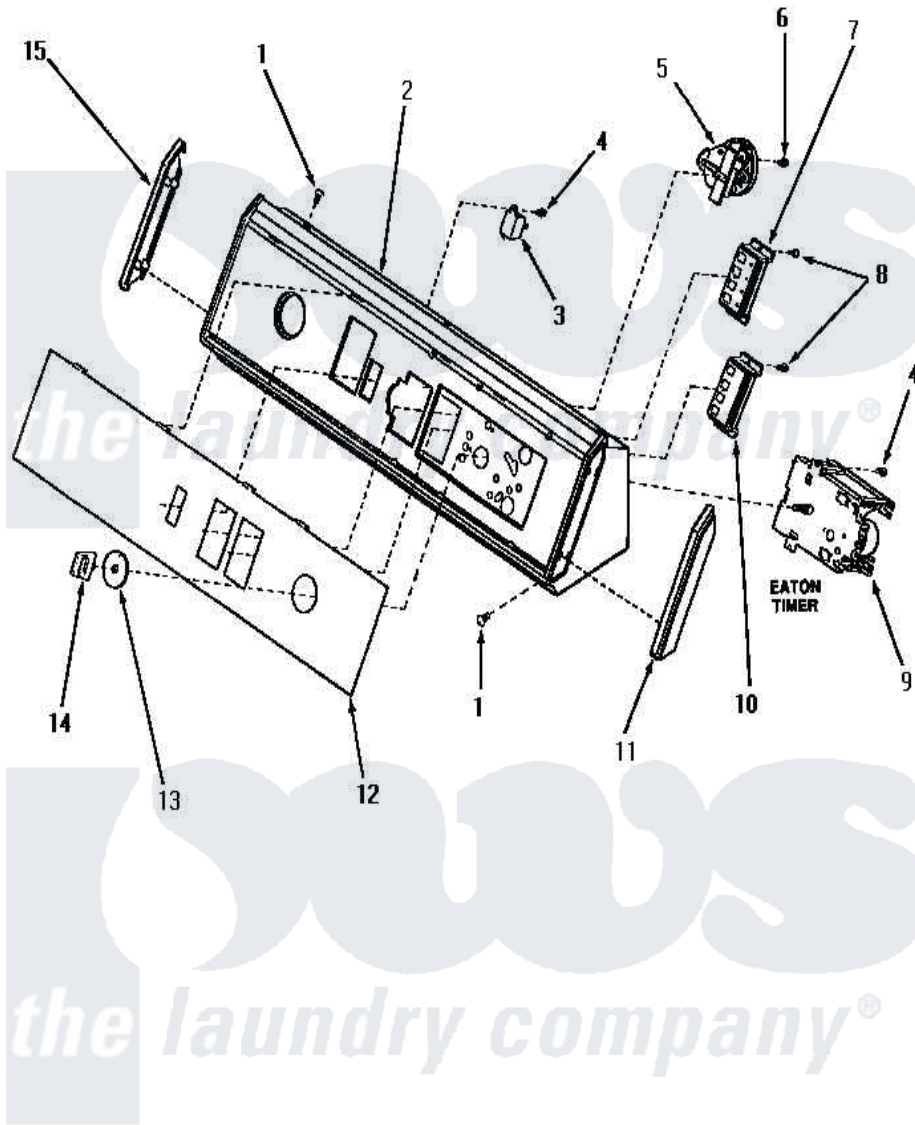

Amana NA7521 07 - GRAPHIC PANEL, CONTROL HOOD & CONTROLS

GRAPHIC PANEL, CONTROL HOOD AND CONTROLS

Amana [Residential Amana NA7521 Washer Parts](#) Parts Diagram 07 - GRAPHIC PANEL, CONTROL HOOD & CONTROLS

[Click on the part number to view part](#)

Item	Original Part Number	Replaced By	Status	Part Description
"	NOTE:		Not Available	SIPHON BREAK KIT MUST BE INSTALLED IN DRAIN HOSE IF THE DRAIN RECEPTACLE IS LOWER THAN THE CABINET TOP OF THE WASHER.
1	31752		Not Available	SCREW, No.8ABX3/4 POZIDRI
2	31734		Not Available	ASSY, CONTROL HOOD
3	59446			Signal, Non-Adjustable
4	23962	W10116760		Screw
5	31116		Not Available	No Longer Available
6	31260			Screw, No.8 X 3/8 Ind H
7	31330			Assembly, Switch And Cover-TE
8	52150	489464		Screw
9	31240	31240P		Timer 5 Cycle Package
10	31331			Assembly, Switch And Cover-OP

11	31248		Cap, End-RH-Chrome
12	31186	Not Available	PANEL,GRAPHIC
13	31279		Assembly, Timer Skirt And Ring
14	31281		Assembly, Knob-Timer-Black
15	31249	Not Available	CAP,END-L.H.-CHROME