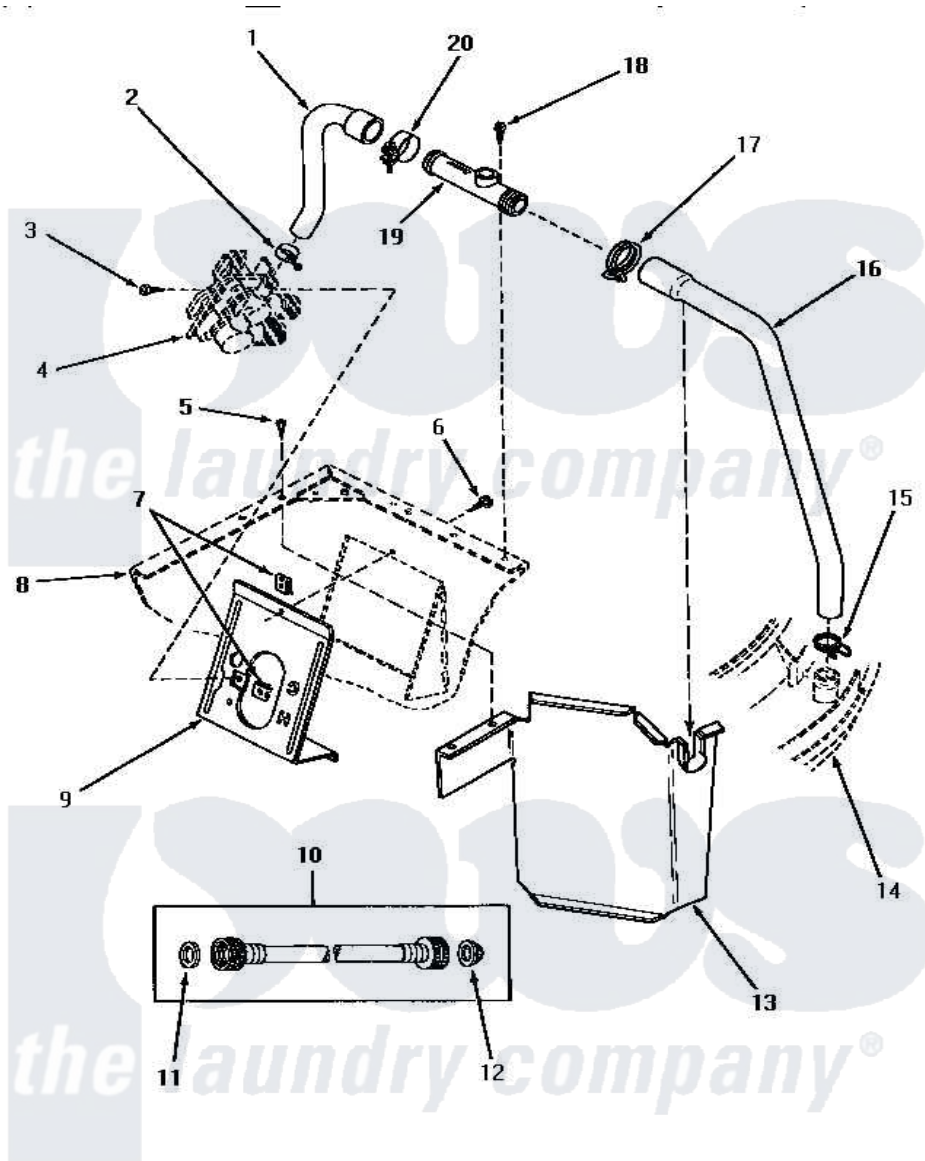

Amana NA7521 08 - HOSES/BACK FL PREVENTER & VLV BRKT

INLET HOSE, FILLER HOSE, BACK FLOW PREVENTER AND MIXING VALVE MOUNTING BRACKET

Amana [Residential Amana NA7521 Washer Parts](#) Parts Diagram 08 - HOSES/BACK FL PREVENTER & VLV BRKT
 Click on the part number to view part

Item	Original Part Number	Replaced By	Status	Part Description
1	27183			Hose, Mixing Valve
2	27643	596669		Clamp, Manifold
3	56392		Not Available	SCREW,8-18 X 3/8 TAPPI
4	Y00000000		Not Available	SEE NOTE MIXING VALVE
5	33316	489464		Screw
6	56392		Not Available	SCREW,8-18 X 3/8 TAPPI
7	54038			NUt, Speed U-Type
8	Y00000000		Not Available	SEE NOTE CABINET
9	32837	39407		Bracket, Valve
10	28330P	202860		Inlet Hose Assembly
11	20290	Y013783		Washer, Inlet Hose
12	28605	22002960		Strainer, Washer Inlet
13	33098		Not Available	ENCLOSURE,MIXING VALVE
14	Y00000000		Not Available	SEE NOTE OUTER TUB COVER
15	29210			Hose Clamp
16	31140			Hose, Water Inlet

17	29176	285655	Clamp, Hose
18	23962	W10116760	Screw
19	27118	34280	Assembly, Backflow Prevento
20	27152	Not Available	CLAMP HOSE