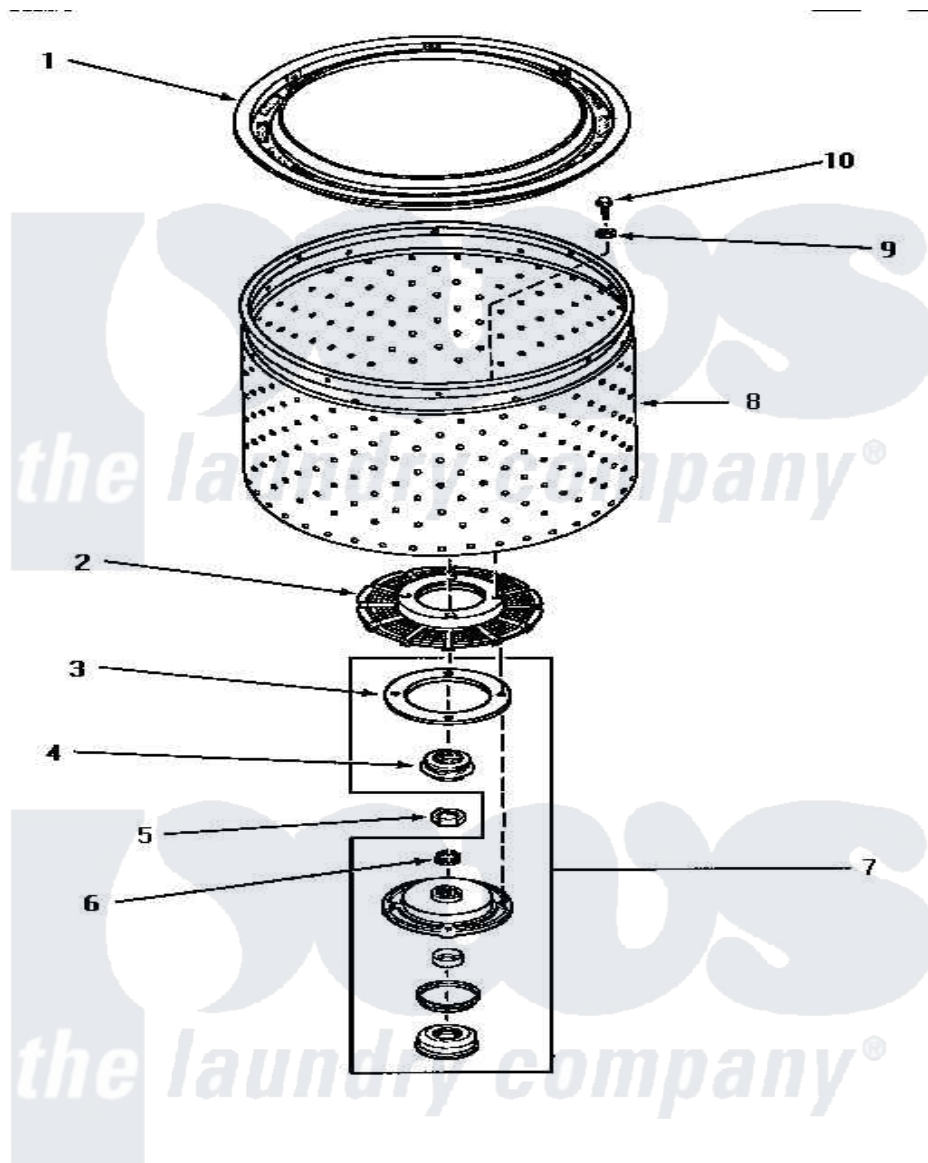

Amana NA7521 09 - LINT FILTER, WASHTUB & HUB

LINT FILTER, WASHTUB AND HUB

Amana Residential Amana NA7521 Washer Parts Parts Diagram 09 - LINT FILTER, WASHTUB & HUB

Click on the part number to view part

Item	Original Part Number	Replaced By	Status	Part Description
1	30944	33521		Filter Lin/Clothes Guard
2	32998	39371		Filter Lin
3	27125	39122		Gasket, Washtub
4	Y00000000		Not Available	SEE NOTE SEAL HEAD -- (INCLUDED WITH 442P3 KIT)
5	Y29220	40016301		Nut, Lock
6	29728	40008301		Insert, Spline
7	495P3	R9900552		Hub And Seal
8	28138		Not Available	WASHTUB, STAINLESS STEEL
"	29074	39252P		Wash Tub
"	33295	39252P		Wash Tub
"	33245			Washtub, Stainless Steel
9	28094			Gasket
10	27202	W1011678Z		Screw