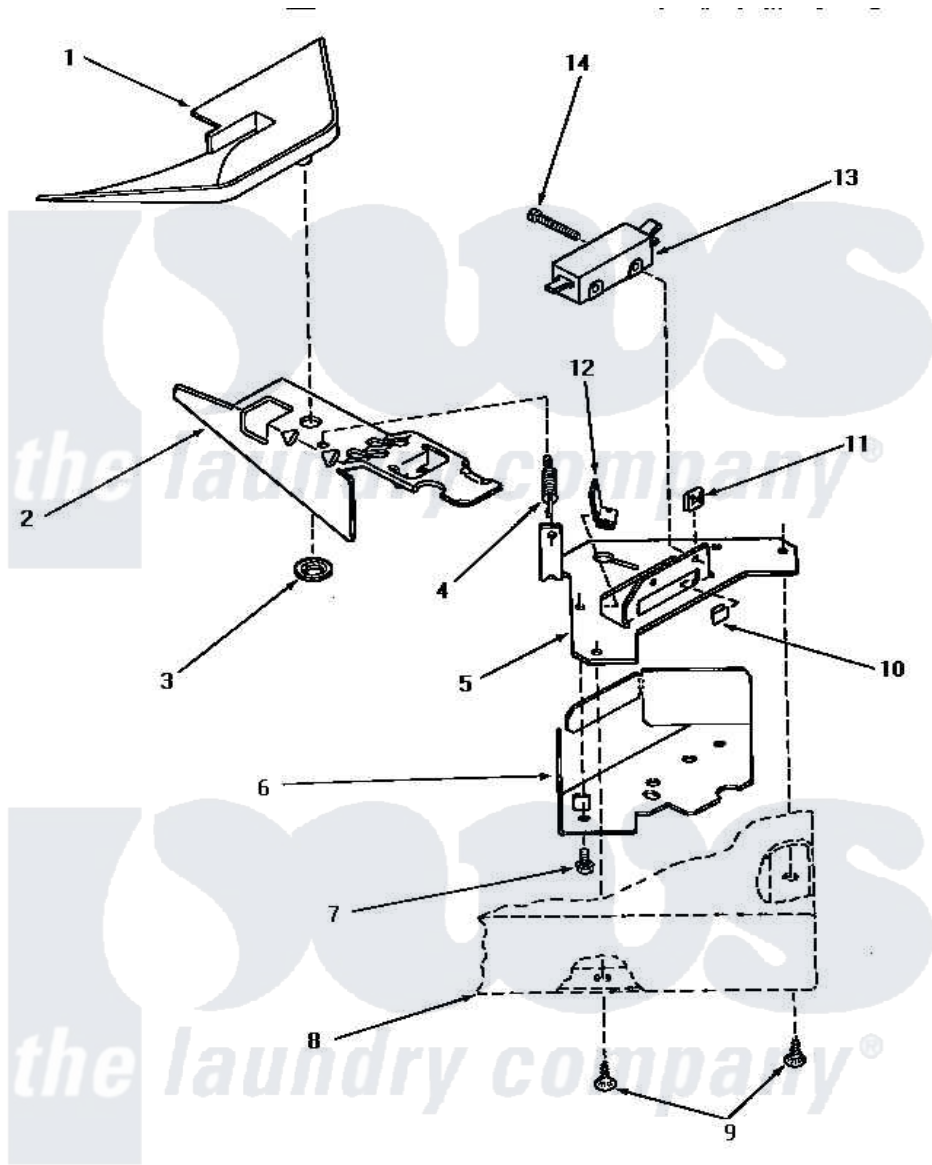

# Amana NA7521 10 - LOADING DOOR SWITCH & BRACKET ASSY

## LOADING DOOR SWITCH AND BRACKET ASSEMBLY

Amana [Residential Amana NA7521 Washer Parts](#) Parts Diagram 10 - LOADING DOOR SWITCH & BRACKET ASSY  
 Click on the part number to view part

Item	Original Part Number	Replaced By	Status	Part Description
1	29042		Not Available	SHIELD,LID SWITCH
2	<a href="#">27602</a>			Lever, Out-Of-Bal Switch
3	<a href="#">29043</a>			Nut, Push
4	<a href="#">27603</a>			Spring, Switch Lever
5	27250		Not Available	BRACKET,OUT-OF-BAL SWI
6	33086		Not Available	ENCLOSURE,LID SWITCH
7	23222	<a href="#">3177991</a>		Screw
8	Y00000000		Not Available	SEE NOTE CABINET TOP
9	<a href="#">28193</a>			Screw, 8-1/2 Tapping W/
10	<a href="#">27610</a>			Clip, U
11	27248		Not Available	NUT,SPEED U-TYPE
12	<a href="#">Y27837</a>			Clip, Speed-"U" Type
13	27249		Not Available	SWITCH
14	Q6516		Not Available	SCREW,6-32 X 1 ROUND H