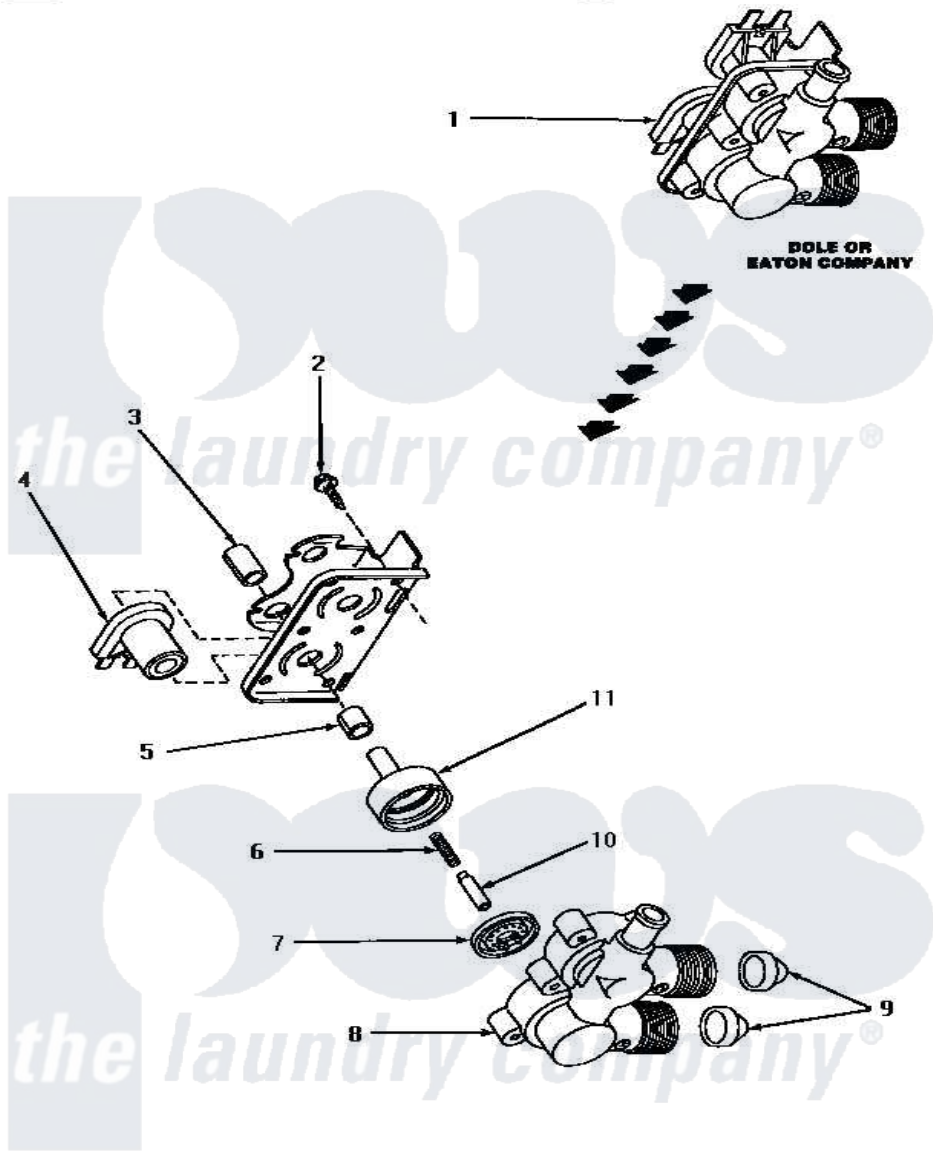

Amana NA7521 11 - MIXING VALVE ASSY

**MIXING VALVE ASSEMBLY
(Dole or Eaton Company)**

Amana [Residential Amana NA7521 Washer Parts](#) Parts Diagram 11 - MIXING VALVE ASSY
[Click on the part number to view part](#)

Item	Original Part Number	Replaced By	Status	Part Description
1	27156	33930		Valve, Mixing
2	25817C		Not Available	SCREW
3	24128		Not Available	SLEEVE, LONG
4	24126	33930		Valve, Mixing
5	24129		Not Available	SLEEVE, SHORT
6	24131		Not Available	SPRING
7	24134		Not Available	DIAPHRAGM
8	Y24159	33930		Valve, Mixing
9	24122	22002960		Strainer, Washer Inlet
10	24132		Not Available	ARMATURE
11	24130			Guide, Armature