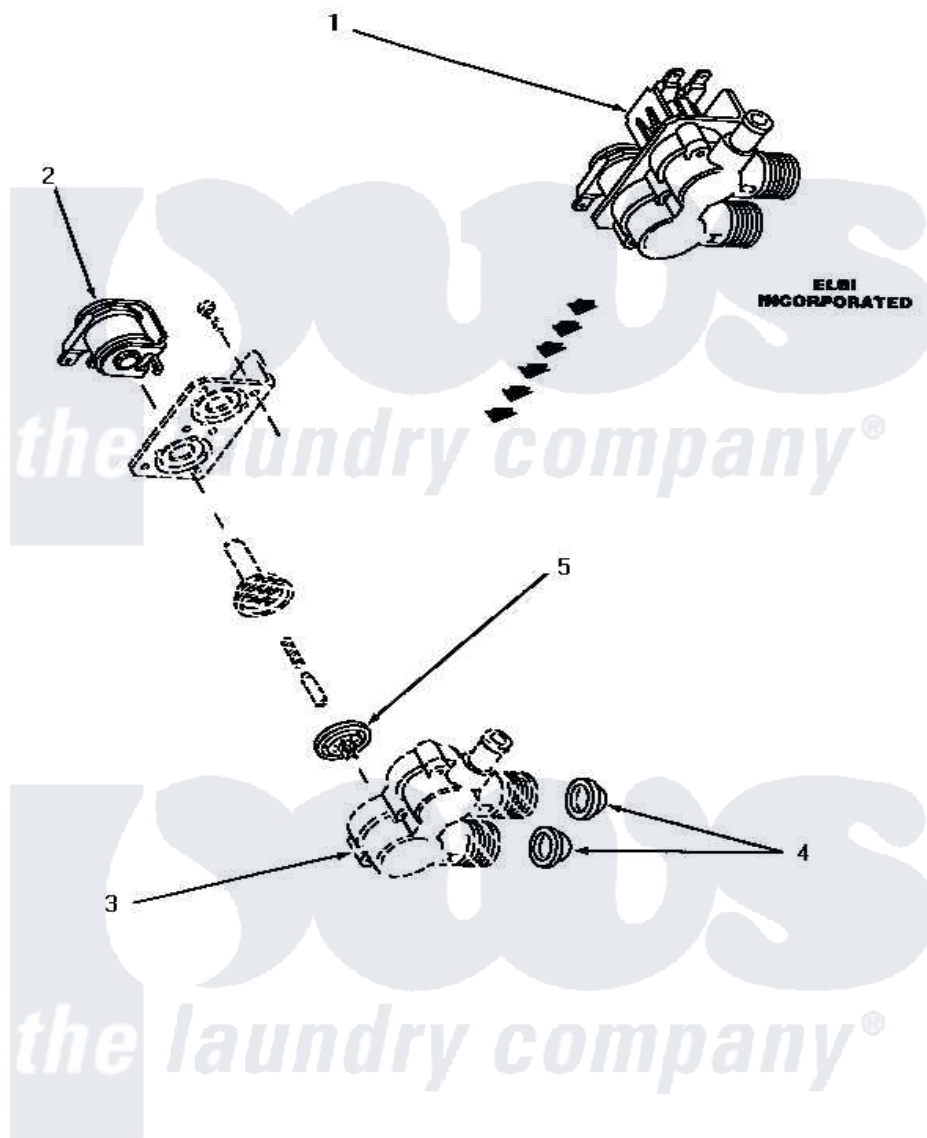

Amana NA7521 12 - MIXING VALVE ASSY

MIXING VALVE ASSEMBLY (Elbi Incorporated)

Amana [Residential Amana NA7521 Washer Parts](#) Parts Diagram 12 - MIXING VALVE ASSY
 Click on the part number to view part

Item	Original Part Number	Replaced By	Status	Part Description
1	27156	33930		Valve, Mixing
2	33084		Not Available	SOLENOID,MIXING VALVE
3	Y00000000		Not Available	SEE NOTE VALVE BODY -- (RED)
4	24122	22002960		Strainer, Washer Inlet
5	33079		Not Available	DIAPHRAM,MIXING VALVE-