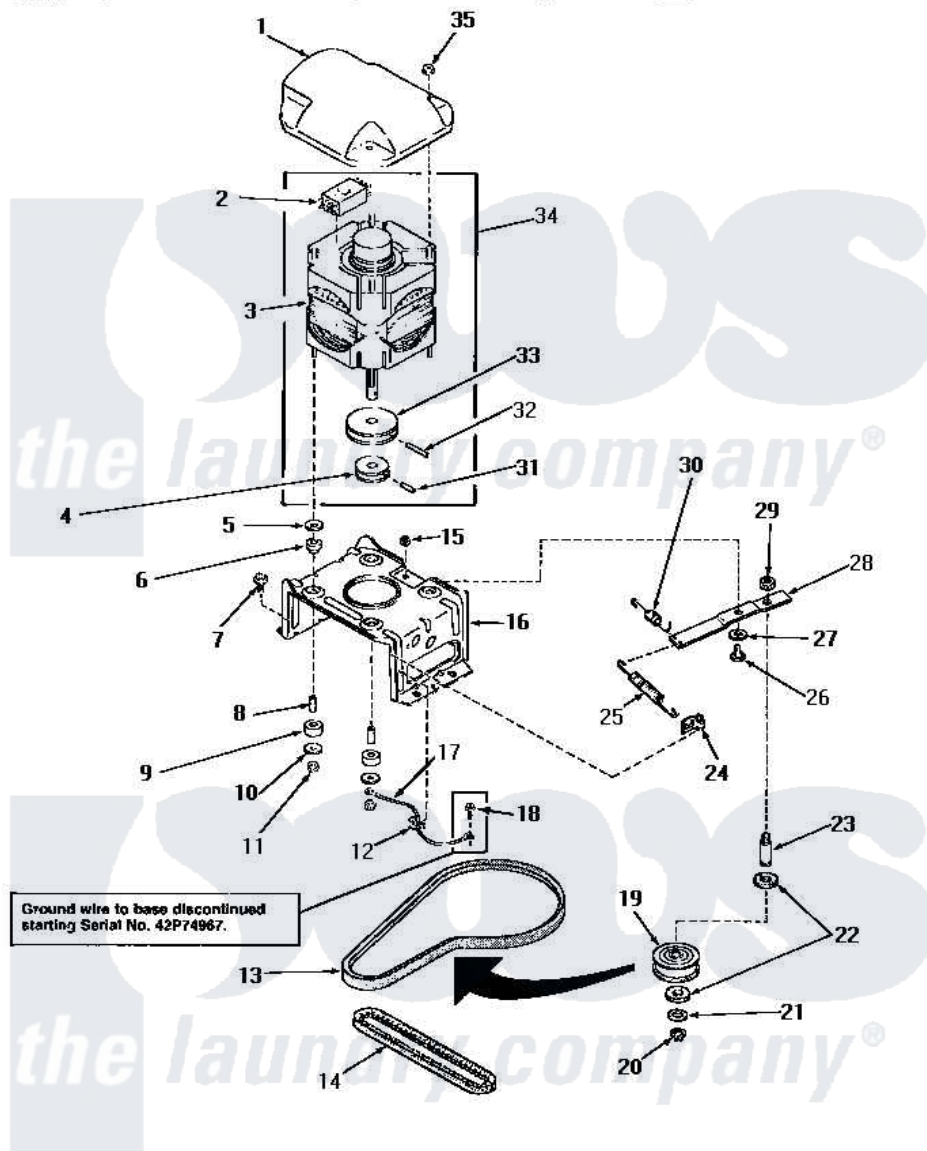

# Amana NA7521 13 - MOTOR, MTG BRACKET, BELTS & IDLER ASSY

## MOTOR, MOUNTING BRACKET, BELTS AND IDLER ASSEMBLY

Amana [Residential Amana NA7521 Washer Parts](#) Parts Diagram 13 - MOTOR, MTG BRACKET, BELTS & IDLER ASSY  
 Click on the part number to view part

Item	Original Part Number	Replaced By	Status	Part Description
1	<a href="#">27136</a>			Shield, Motor
2	30895A	<a href="#">30895AP</a>		Switch Motor-W/Instr
"	24139		Not Available	SWITCH,MOTOR
3	30895	<a href="#">27179P</a>		Motor-Drve
4	Y27104		Not Available	PULLEY,MOTOR
5	03888		Not Available	WASHER
6	<a href="#">01952A</a>			Mounting, Rubber
7	Y31645	<a href="#">27001200</a>		Screw
8	27181		Not Available	SPACER,MOTOR
9	01953		Not Available	WASHER,LOWER MOTOR MOU
10	03888		Not Available	WASHER
11	<a href="#">23604</a>			Nut, Hex 10-32 Lock
12	Y00161	<a href="#">B5733302</a>		Clip, Ground
13	<a href="#">28808</a>			Belt, Agitate And Spin
14	<a href="#">27155</a>			Belt, Pump
15	52566	<a href="#">27001225</a>		Nut, Jam Mid Lock 1/4-20

16	<a href="#">28791</a>		Bracket, Motor Mount
17	Y00000000	Not Available	SEE NOTE GROUND WIRE, GREEN
18	26592	Not Available	HEX HEAD SCREW
19	28800	Not Available	WHEEL, IDLER
20	<a href="#">23748</a>		Ring, Retaining
21	<a href="#">52549</a>		Washer, 501 ID X3/4 Odx
22	<a href="#">Y29443</a>		Washer, Felt
23	<a href="#">28802</a>		Shaft, Idler
24	<a href="#">28849</a>		Clip, Spring
25	28807	<a href="#">37366</a>	Spring, Idler
26	27229	<a href="#">40038901</a>	Screw, 1/4-20
27	81392	<a href="#">40054701</a>	Washer
28	31054	<a href="#">40041002</a>	Lever, Idler
29	28803	<a href="#">2221070</a>	Clamp, Nylon
30	30620	Not Available	SPRING, IDLER LEVER HEL
31	<a href="#">10416</a>		Pin, Roll
32	<a href="#">23750</a>		Pin, Roll
33	27171	Not Available	PULLEY, MOTOR
34	27179	<a href="#">27179P</a>	Motor-Drive
35	<a href="#">27201</a>		Locknut
NI	20605	Not Available	LUBE, HI TEMPERATURE-56
"	258P3	Not Available	KIT, CAPACITOR