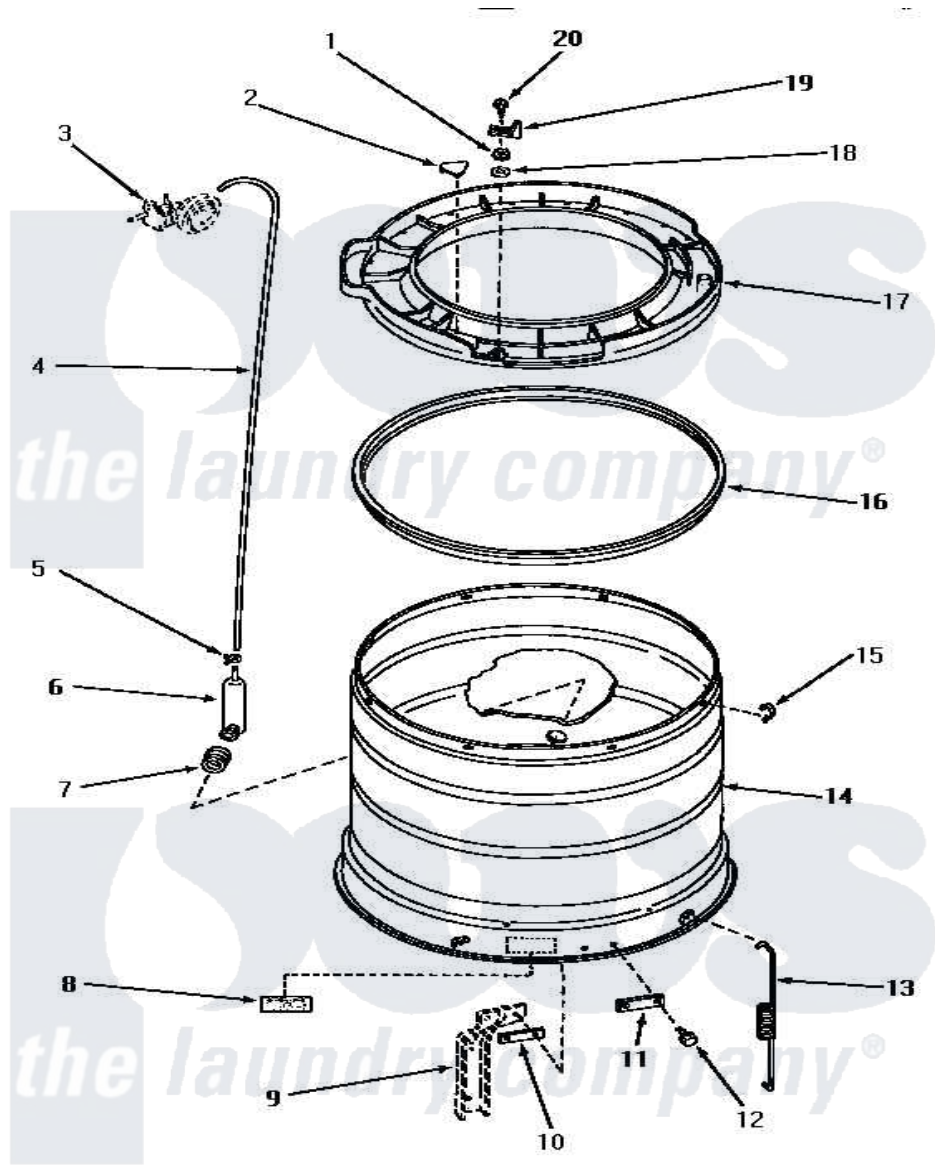

Amana NA7521 14 - OUTER TUB, COVER & PRESSURE HOSE

OUTER TUB, COVER AND PRESSURE HOSE

Amana [Residential Amana NA7521 Washer Parts](#) Parts Diagram 14 - OUTER TUB, COVER & PRESSURE HOSE
 Click on the part number to view part

Item	Original Part Number	Replaced By	Status	Part Description
1	03815			Lockwasher, No.10 Ext Shk
2	29901		Not Available	PLUG,SNAP-IN-OUTER TUB
3	Y00000000		Not Available	SEE NOTE PRESSURE SWITCH
4	29213	39125		Tubing 31
5	Y22294	596669		Clamp, Manifold
6	30243	40008501		Assembly, Pressure Bulb
7	29175	40037801		Grommet
8	Y27195		Not Available	STICKER
9	Y00000000		Not Available	SEE NOTE SUPPORT LEG
10	27927			Plate, Leg .032
11	27926			Plate, Leg .063
12	27205	40128701		Screw, 5/16-18 X .50
13	27239			Spring, Leg
14	30508		Not Available	TUB,OUTER
"	30509		Not Available	OUTER TUB
15	Y27017		Not Available	CLIP,SPRING

16	27184		Gasket, Tub Cover
17	31141	31153	Cover Outer Tub
18	23425	Not Available	WASHER,7/32IDX7/16ODX.
19	27247		Trigger, Out-Of-Bal Swi
20	27523	Not Available	SCREW