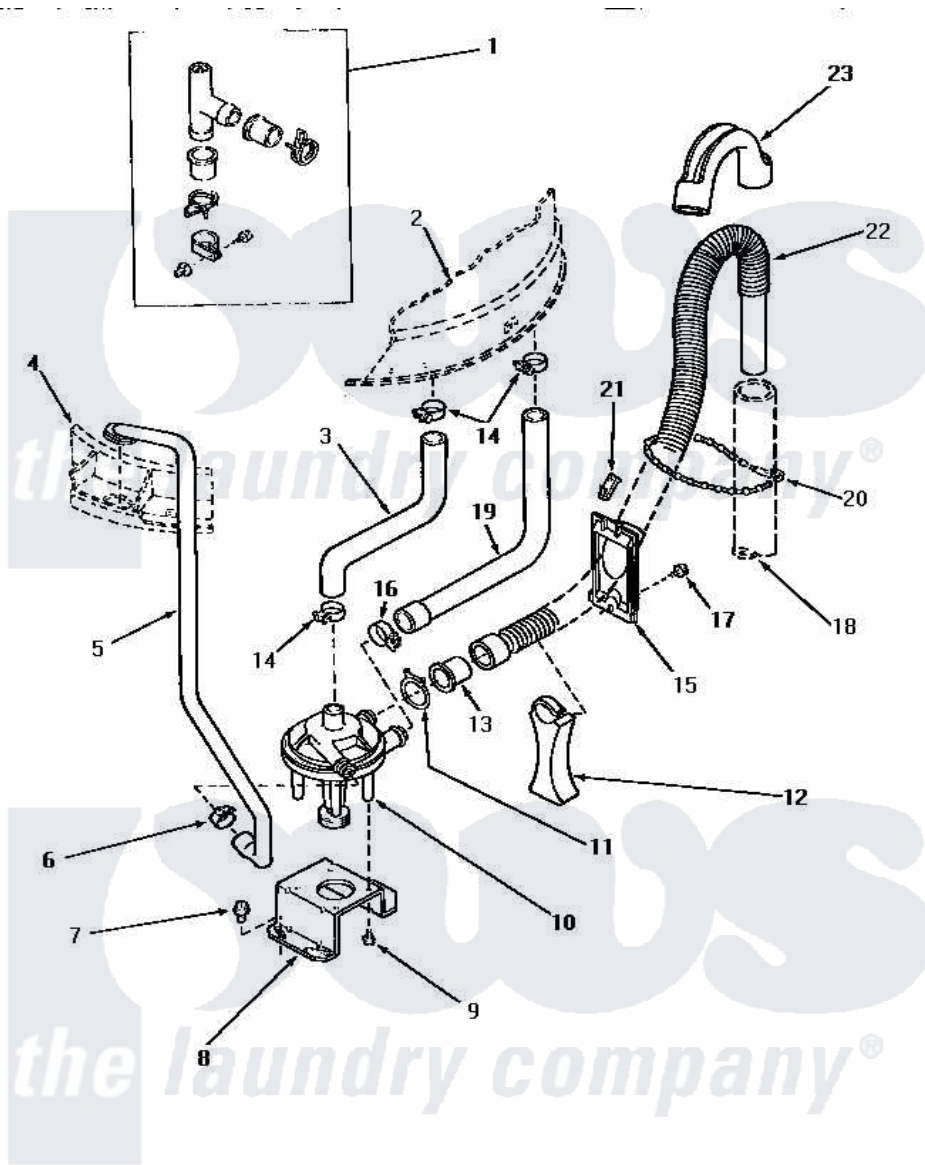

# Amana NA7521 16 - PUMP ASSY/BRKT/HOSES & SIPHON BREAK KIT

## PUMP ASSEMBLY, BRACKET, HOSES AND SIPHON BREAK KIT

Amana [Residential Amana NA7521 Washer Parts](#) Parts Diagram 16 - PUMP ASSY/BRKT/HOSES & SIPHON BREAK KIT

[Click on the part number to view part](#)

Item	Original Part Number	Replaced By	Status	Part Description
1	386P3	<a href="#">76660</a>		Break-Sphn
2	Y00000000		Not Available	SEE NOTE OUTER TUB
3	27159		Not Available	HOSE,TUB TO PUMP
4	Y00000000		Not Available	SEE NOTE OUTER TUB COVER
5	27232		Not Available	HOSE
6	27644	<a href="#">285655</a>		Clamp, Hose
7	Y31645	<a href="#">27001200</a>		Screw
8	<a href="#">27105</a>			Bracket, Pump Mounting
9	<a href="#">31098</a>			Screw, 10-10 5/8 Unslot
10	<a href="#">31968</a>			Assembly, Pump NA
"	<a href="#">31969</a>			Assembly, Pump NA
11	29172		Not Available	CLAMP,HOSE
12	<a href="#">29284</a>			Stand, Hose
13	29143		Not Available	HOSE,ADAPTER
14	32616		Not Available	(CLAMP HOSE)

15	29131		Not Available	RETAINER,DIRECTIONAL
16	27153	<a href="#">285655</a>		Clamp, Hose
17	30676	<a href="#">27001200</a>		Screw
18	Y00000000		Not Available	SEE NOTE STANDPIPE
19	27160		Not Available	HOSE,TUB TO PUMP-DRAIN
20	33489	<a href="#">8539404</a>		Tie-Wire
21	29936		Not Available	HOSE RETAINER CLIP
22	29142	<a href="#">39952</a>		Hose- Drai
23	29144	<a href="#">22003814</a>		Retainer, Drain Hose
NI	406P3	<a href="#">451P3</a>		Kit Drain Extension