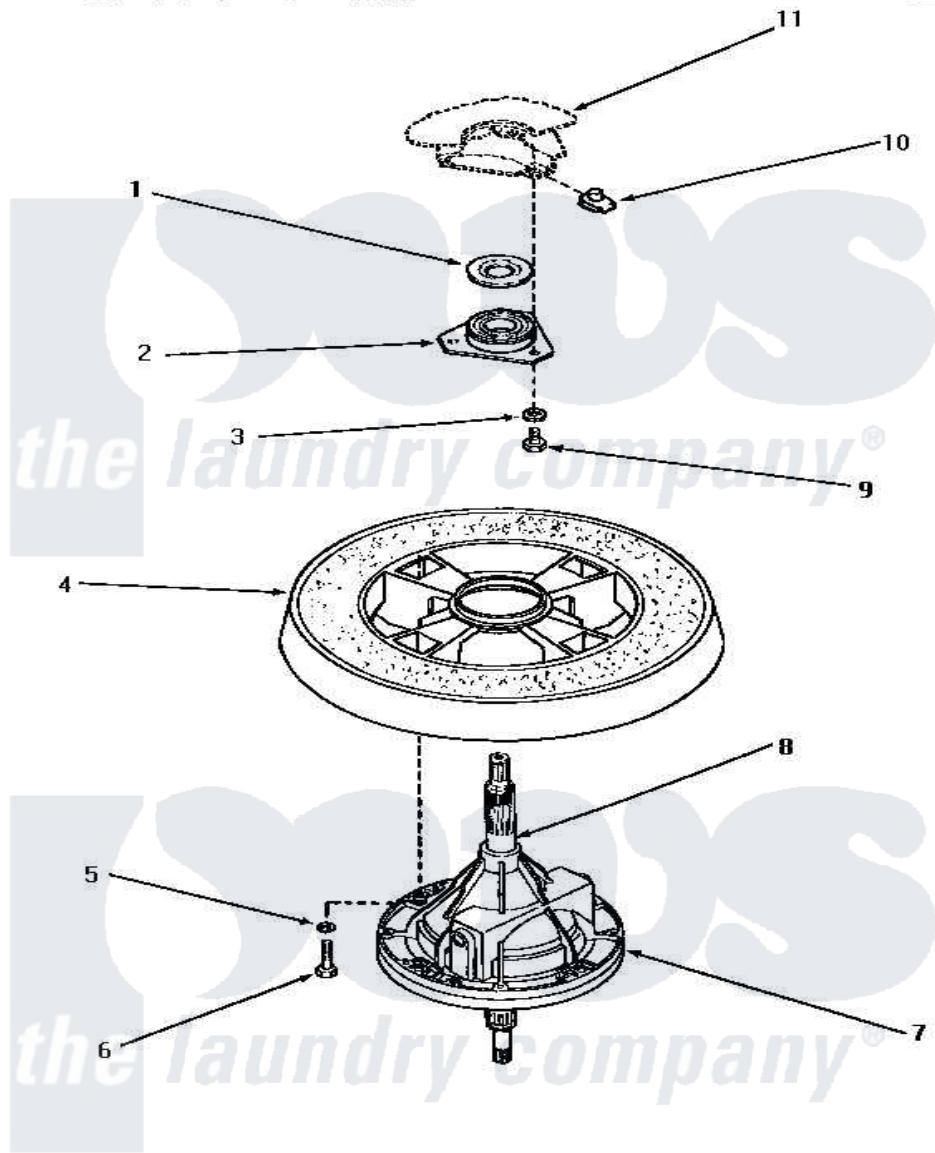

# Amana NA7521 19 - TRANSMISSION ASSY & BALANCE RING

## TRANSMISSION ASSEMBLY AND BALANCE RING

Amana [Residential Amana NA7521 Washer Parts](#) Parts Diagram 19 - TRANSMISSION ASSY & BALANCE RING  
 Click on the part number to view part

Item	Original Part Number	Replaced By	Status	Part Description
1	<a href="#">27187</a>			Flinger
2	27182	<a href="#">40004201P</a>		Main Bearing Assembly
3	<a href="#">04366</a>			Lockwasher, 5/16intshkp
4	Y29117		Not Available	ASSY, BALANCE RING-COMPL
5	<a href="#">02431</a>			Lockwasher, 1/4 Ext Shk
6	27200		Not Available	CAP SCREW
7	33227	<a href="#">33227P</a>		Assembly- Tran
8	<a href="#">27604P</a>			Never-Seeze 1 Oz Tube
9	01355		Not Available	SCREW
10	<a href="#">27222</a>			Nut, Retainer 5/16-18
11	Y00000000		Not Available	SEE NOTE OUTER TUB