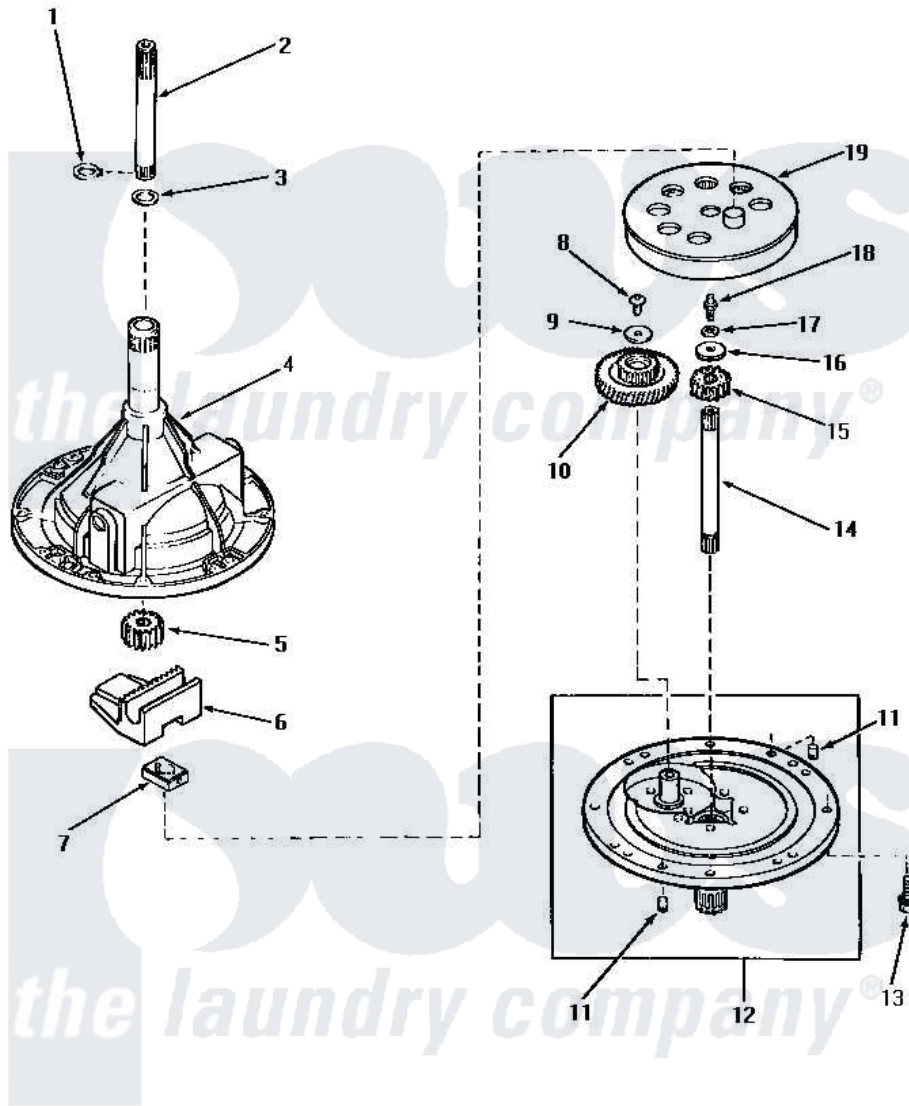

# Amana NA8331 02 - 33227 TRANSMISSION ASSY COMPONENTS

## COMPONENTS FOR 33227 TRANSMISSION ASSEMBLY

Amana [Residential Amana NA8331 Washer Parts](#) Parts Diagram 02 - 33227 TRANSMISSION ASSY COMPONENTS  
 Click on the part number to view part

Item	Original Part Number	Replaced By	Status	Part Description
1	<a href="#">27197</a>			Ring, Retaining
2	29134	<a href="#">Y36570</a>		Shaft, Output
3	20212	<a href="#">35092</a>		Washer, 3628id X 1.00 X .056
4	33223		Not Available	ASSY, TRANSMISSION CASE
5	<a href="#">27003</a>			Pinion, Agitator
6	<a href="#">Y31526</a>			Rack
7	<a href="#">26493</a>			Slide
8	<a href="#">29273</a>			Screw, 1/4-20 X 3/8
9	29260		Not Available	WASHER
10	<a href="#">29161</a>			Gear, Reduction
11	<a href="#">27172</a>			Pin, Dowel
12	33214		Not Available	TRANSMISSION COVER ASSEMBLY
13	32814		Not Available	SCREW, 1/4-20X7/8 SERRA
14	27081	<a href="#">27081P</a>		Shaft Input Package
15	<a href="#">Y29160</a>			Pinion, Drive
16	26509	<a href="#">40041501</a>		Washer

17	<a href="#">21456</a>		Lockwasher, 1/4 Intshkp
18	27030	Not Available	SCREW, 1/4-20 SPECIAL
19	<a href="#">26577</a>		Assembly, Gear And Stud
NI	<a href="#">27243P</a>		Oil, CW Transmission F-
"	28434P	Not Available	LOCTITE