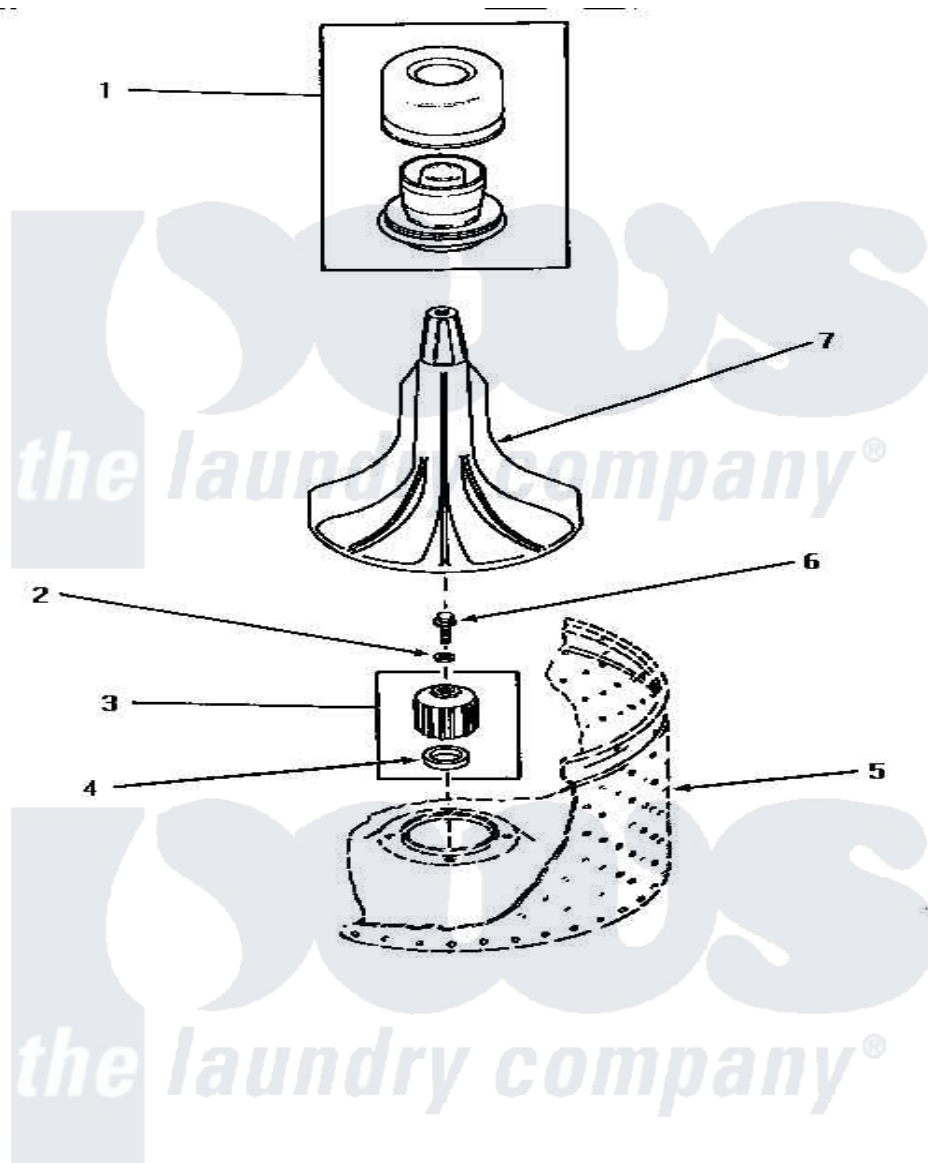

Amana NA8331 03 - AGITATOR, DRIVE BELL & SEAL KIT

AGITATOR, DRIVE BELL AND SEAL KIT

Amana [Residential Amana NA8331 Washer Parts](#) Parts Diagram 03 - AGITATOR, DRIVE BELL & SEAL KIT
 Click on the part number to view part

Item	Original Part Number	Replaced By	Status	Part Description
1	30857	33510		Assembly, Dispenser-Fabric
2	30853		Not Available	SEAL
3	30071P	R9900189		Kit, Drive Bell And Seal
4	Y00000000		Not Available	SEE NOTE SEAL SEAT
5	Y00000000		Not Available	SEE NOTE WASHTUB
6	30852			Screw, No.8-1/4 X 20 X 3/
7	30855	40000501W		Agitator, Flex Vane
NI	442P3	R9900189		Kit, Drive Bell And Seal