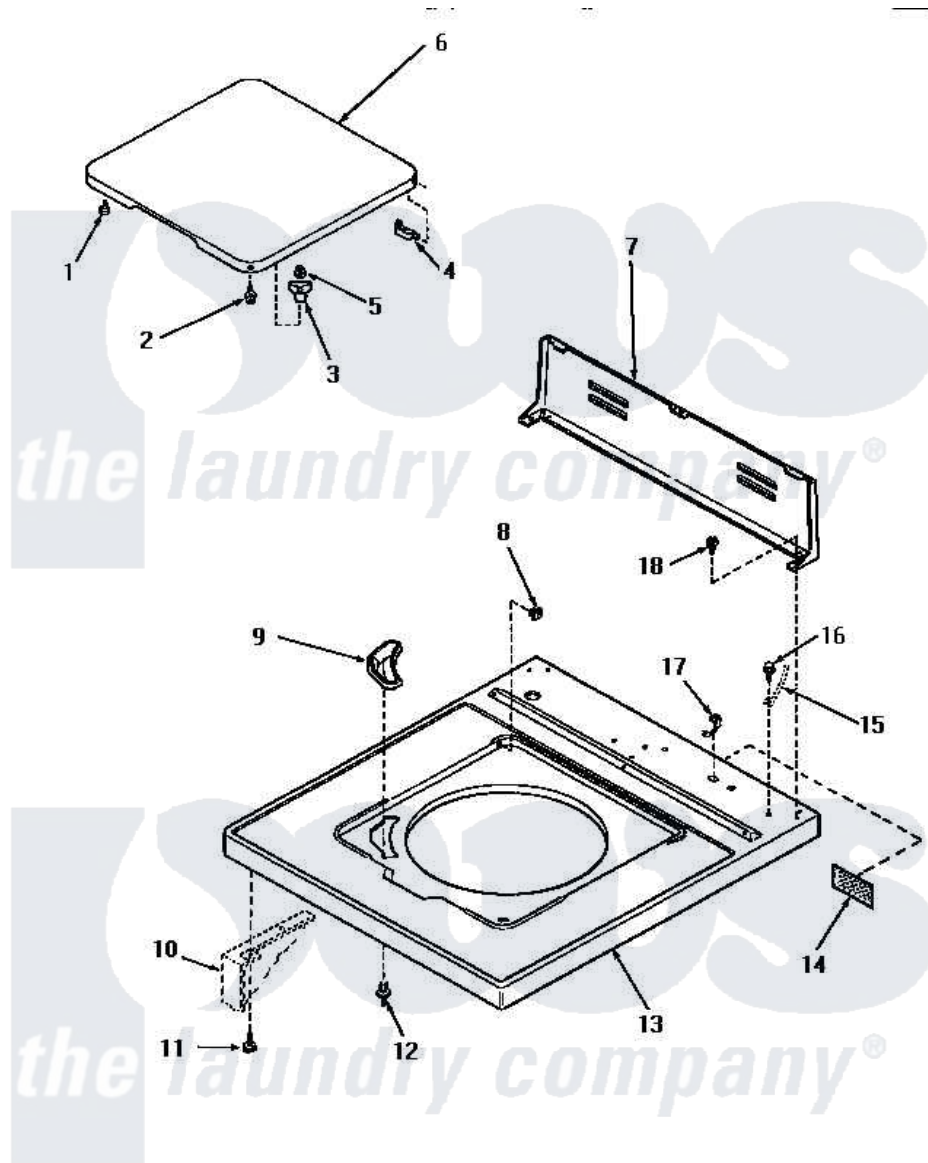

# Amana NA8331 05 - CAB TOP/LOADING DR & CTRL HOOD REAR PAN

## CABINET TOP, LOADING DOOR AND CONTROL HOOD REAR PANEL

Amana Residential Amana NA8331 Washer Parts Parts Diagram 05 - CAB TOP/LOADING DR & CTRL HOOD REAR PAN

[Click on the part number to view part](#)

Item	Original Part Number	Replaced By	Status	Part Description
1	32507	<a href="#">40038001</a>		Bumper
2	27203		Not Available	ASSY,SCREW & WASHER
3	<a href="#">27149</a>			Catch, Lid Switch
4	27626		Not Available	HINGE,HIDDEN
5	<a href="#">21752</a>			Nut, 8-32 Hex Brilock
6	31314L		Not Available	LOADING DOOR, ALMOND
"	31314H		Not Available	LID,W/INSTRUCTIONS
"	31314W		Not Available	LOADING DOOR, WHITE
7	31230		Not Available	CONTROL HOOD REAR PANEL
8	<a href="#">27625</a>			Bushing
9	32786		Not Available	BLEACH DISPENSER
10	Y00000000		Not Available	SEE NOTE CABINET
11	Y31644	<a href="#">27001200</a>		Screw
12	<a href="#">56534</a>			Barrel, Support
13	<a href="#">32808</a>			Cabinet Top