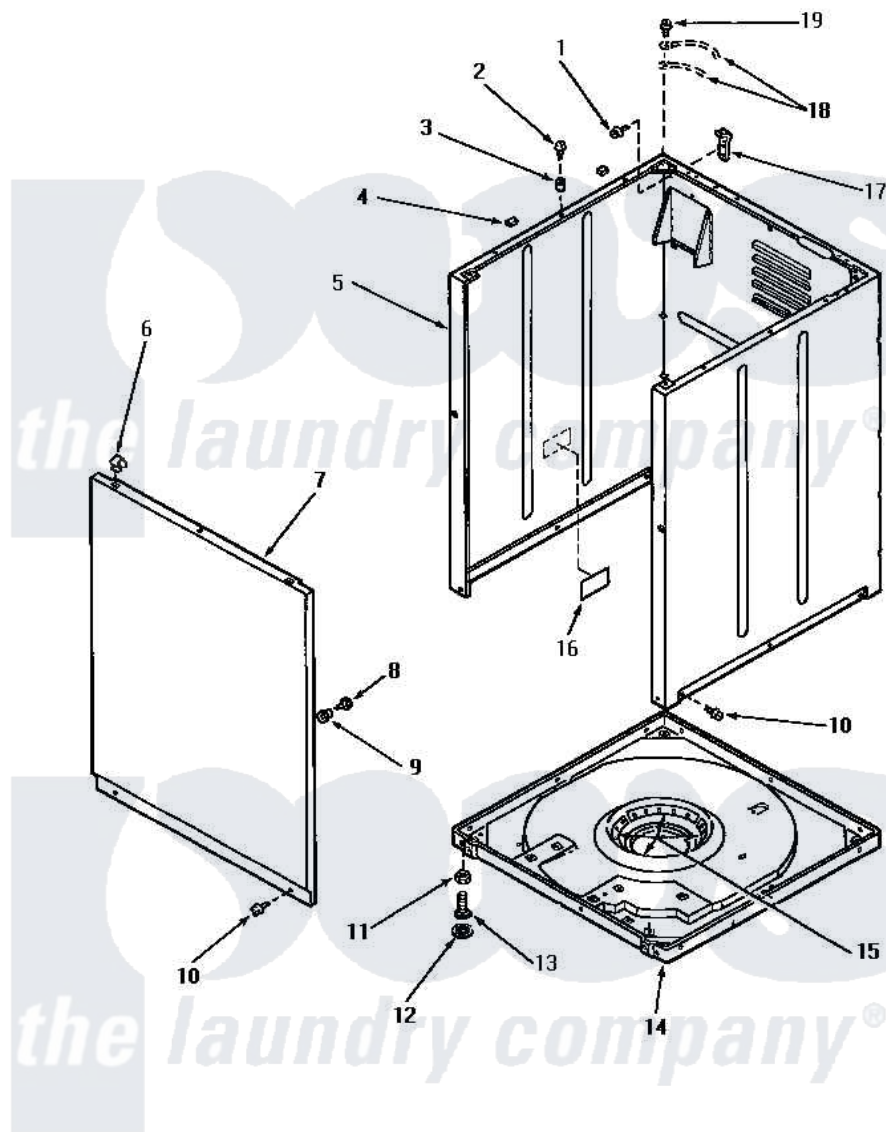

Amana NA8331 06 - FRONT PANEL, CABINET & BASE

FRONT PANEL, CABINET AND BASE

Amana [Residential Amana NA8331 Washer Parts](#) Parts Diagram 06 - FRONT PANEL, CABINET & BASE
 Click on the part number to view part

Item	Original Part Number	Replaced By	Status	Part Description
1	51780	3390631		Screw, 10-16 X 3/8
2	56086	Y014874		Screw, Idler Arm And Sleeve
3	56079	505187		Locator, Panel
4	Y56128			Pad, Bumper
5	31669HP		Not Available	REPL BY 34475HP
"	31669WP	38612WP		Kit-Service
"	31669LP	38612LP		Kit Service Cabinet
6	28835	22001650		Fastener, Spring
7	32708H		Not Available	PANEL,FRONT
"	32708L	32708LP		Panel, Front
"	32708W	32708WP		Panel Front
8	32671	Y014874		Screw, Idler Arm And Sleeve
9	28102			Locator, Panel
10	27196	27001200		Screw
11	28199		Not Available	LOCKNUT
12	21749	40016001		Foot, Rubber

13	20409	22003428	Leg, Adjustable
14	31653P		Assembly, Base-Complete-G90
15	434P3	Not Available	KIT, SNUBBER PAD
16	33285	Not Available	TAPE, 1 INCH SQUARE, DBL
17	Y27103		Hinge, Hold-Down Lug
18	Y00000000	Not Available	SEE NOTE GROUND WIRES -- (GREEN)
19	56392	Not Available	SCREW, 8-18 X 3/8 TAPPI
NI	26594P		Grease, Silicone - 2 Oz Tube