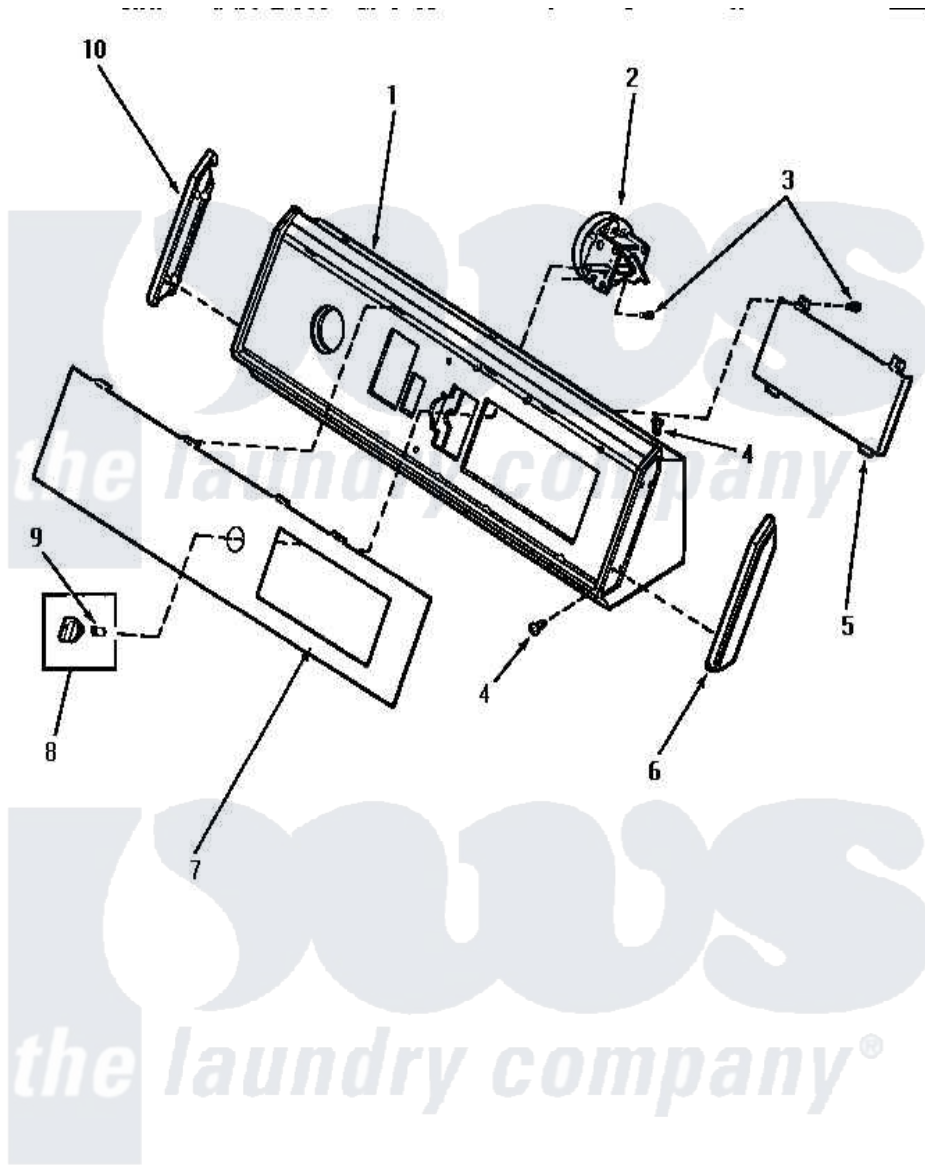

Amana NA8331 07 - GRAPHIC PANEL, CONTROL HOOD & CONTROLS

GRAPHIC PANEL, CONTROL HOOD AND CONTROLS

Amana [Residential Amana NA8331 Washer Parts](#) Parts Diagram 07 - GRAPHIC PANEL, CONTROL HOOD & CONTROLS

[Click on the part number to view part](#)

Item	Original Part Number	Replaced By	Status	Part Description
"	NOTE:		Not Available	SIPHON BREAK KIT MUST BE INSTALLED IN DRAIN HOSE IF THE DRAIN RECEPTACLE IS LOWER THAN THE CABINET TOP OF THE WASHER.
1	31224		Not Available	HOOD,CONTROL-BLACK
2	31675		Not Available	SWITCH,PRESSURE-SLIDE
3	31260			Screw, No.8 X 3/8 Ind H
4	31752		Not Available	SCREW,No.8ABX3/4 POZIDRI
5	31307	31307P		Assembly- Ele
6	31248			Cap, End-RH-Chrome
7	31193		Not Available	PANEL,GRAPHIC
9	10519		Not Available	RETAINER
10	31249		Not Available	CAP,END-L.H.-CHROME