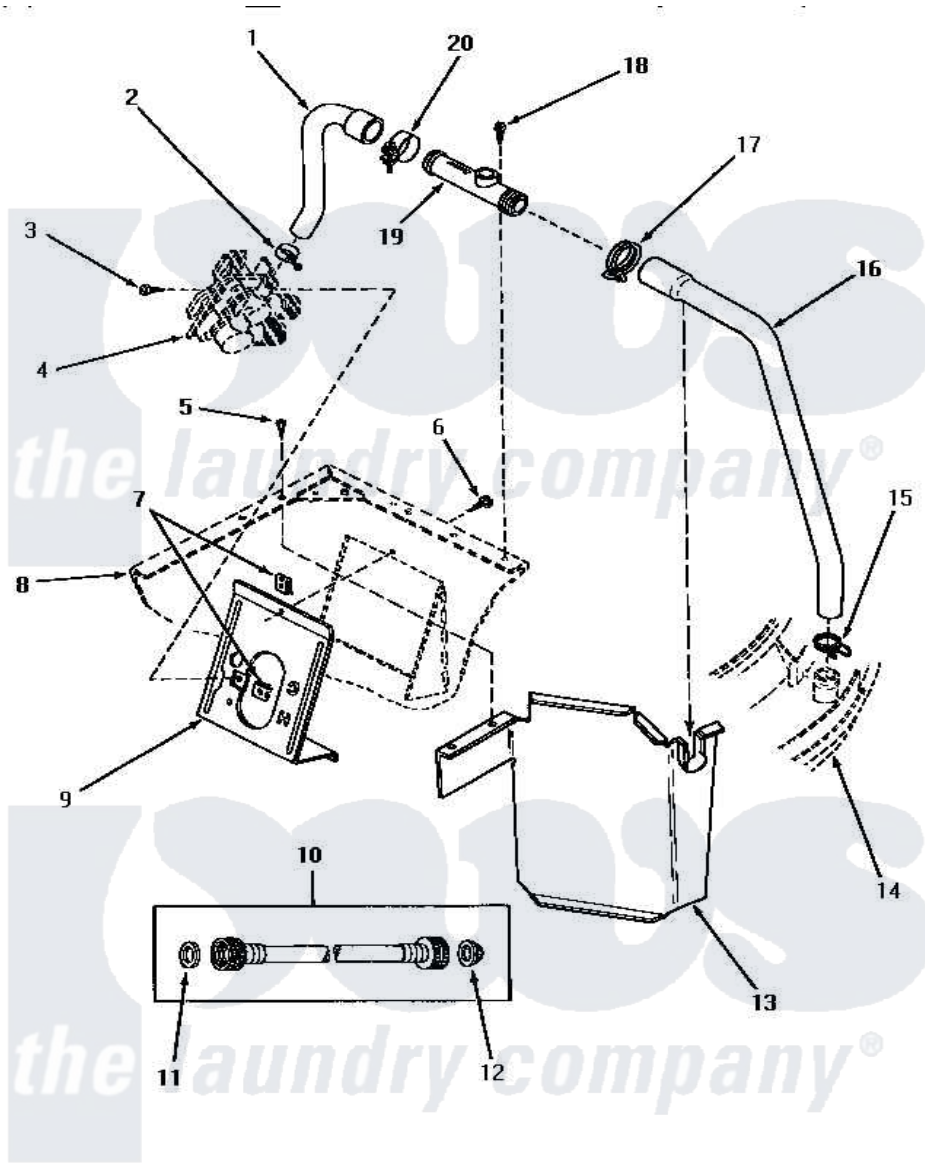

Amana NA8331 08 - HOSES/BACK FL PREVENTER & VLV BRKT

INLET HOSE, FILLER HOSE, BACK FLOW PREVENTER AND MIXING VALVE MOUNTING BRACKET

Amana [Residential Amana NA8331 Washer Parts](#) Parts Diagram 08 - HOSES/BACK FL PREVENTER & VLV BRKT
 Click on the part number to view part

Item	Original Part Number	Replaced By	Status	Part Description
1	27183			Hose, Mixing Valve
2	27643	596669		Clamp, Manifold
3	56392		Not Available	SCREW,8-18 X 3/8 TAPPI
4	Y00000000		Not Available	SEE NOTE MIXING VALVE
5	33316	489464		Screw
6	56392		Not Available	SCREW,8-18 X 3/8 TAPPI
7	54038			NUt, Speed U-Type
8	Y00000000		Not Available	SEE NOTE CABINET
9	32837	39407		Bracket, Valve
10	28330P	202860		Inlet Hose Assembly
11	20290	Y013783		Washer, Inlet Hose
12	28605	22002960		Strainer, Washer Inlet
13	33098		Not Available	ENCLOSURE,MIXING VALVE
14	Y00000000		Not Available	SEE NOTE OUTER TUB COVER
15	29210			Hose Clamp
16	31140			Hose, Water Inlet

17	29176	285655	Clamp, Hose
18	23962	W10116760	Screw
19	27118	34280	Assembly, Backflow Prevento
20	27152	Not Available	CLAMP HOSE