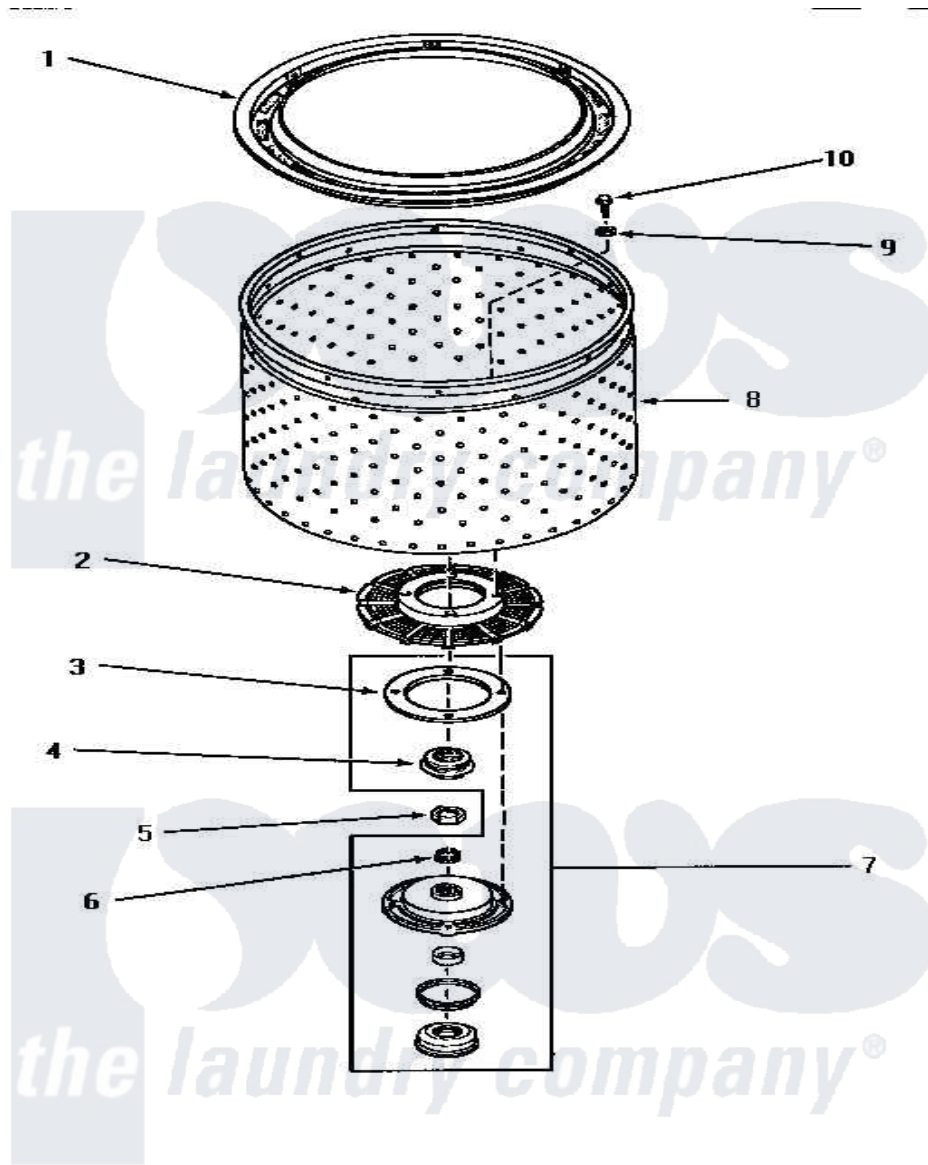

# Amana NA8331 09 - LINT FILTER, WASHTUB & HUB

## LINT FILTER, WASHTUB AND HUB

Amana Residential Amana NA8331 Washer Parts Parts Diagram 09 - LINT FILTER, WASHTUB & HUB  
 Click on the part number to view part

Item	Original Part Number	Replaced By	Status	Part Description
1	30944	<a href="#">33521</a>		Filter Lin/Clothes Guard
2	32998	<a href="#">39371</a>		Filter Lin
3	27125	<a href="#">39122</a>		Gasket, Washtub
4	Y00000000		Not Available	SEE NOTE SEAL HEAD -- (INCLUDED WITH 442P3 KIT)
5	Y29220	<a href="#">40016301</a>		Nut, Lock
6	29728	<a href="#">40008301</a>		Insert, Spline
7	495P3	<a href="#">R9900552</a>		Hub And Seal
8	28138		Not Available	WASHTUB, STAINLESS STEEL
"	29074	<a href="#">39252P</a>		Wash Tub
"	33295	<a href="#">39252P</a>		Wash Tub
"	<a href="#">33245</a>			Washtub, Stainless Steel
9	<a href="#">28094</a>			Gasket
10	27202	<a href="#">W1011678Z</a>		Screw