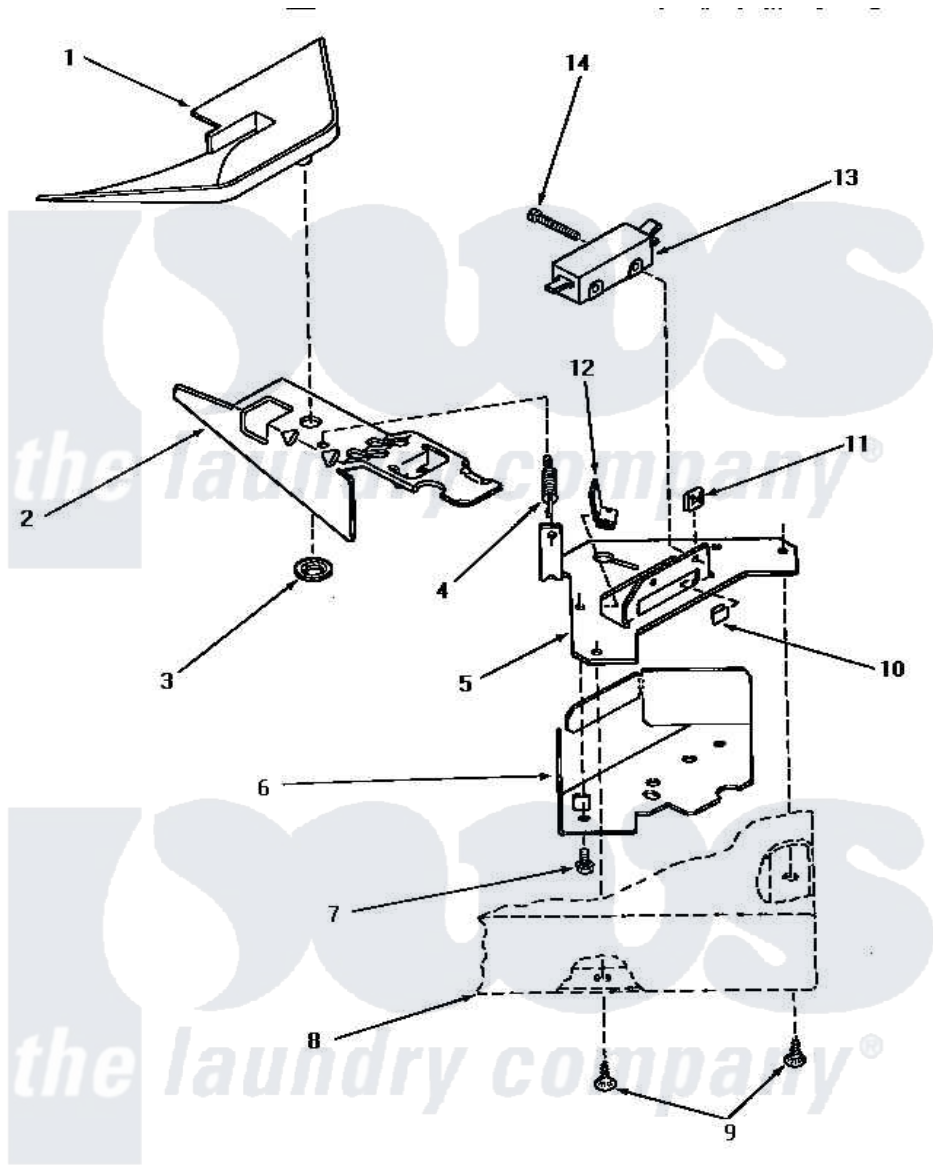

Amana NA8331 10 - LOADING DOOR SWITCH & BRACKET ASSY

LOADING DOOR SWITCH AND BRACKET ASSEMBLY

Amana [Residential Amana NA8331 Washer Parts](#) Parts Diagram 10 - LOADING DOOR SWITCH & BRACKET ASSY
 Click on the part number to view part

Item	Original Part Number	Replaced By	Status	Part Description
1	29042		Not Available	SHIELD,LID SWITCH
2	27602			Lever, Out-Of-Bal Switch
3	29043			Nut, Push
4	27603			Spring, Switch Lever
5	27250		Not Available	BRACKET,OUT-OF-BAL SWI
6	33086		Not Available	ENCLOSURE,LID SWITCH
7	23222	3177991		Screw
8	Y00000000		Not Available	SEE NOTE CABINET TOP
9	28193			Screw, 8-1/2 Tapping W/
10	27610			Clip, U
11	27248		Not Available	NUT,SPEED U-TYPE
12	Y27837			Clip, Speed-"U" Type
13	27249		Not Available	SWITCH
14	Q6516		Not Available	SCREW,6-32 X 1 ROUND H