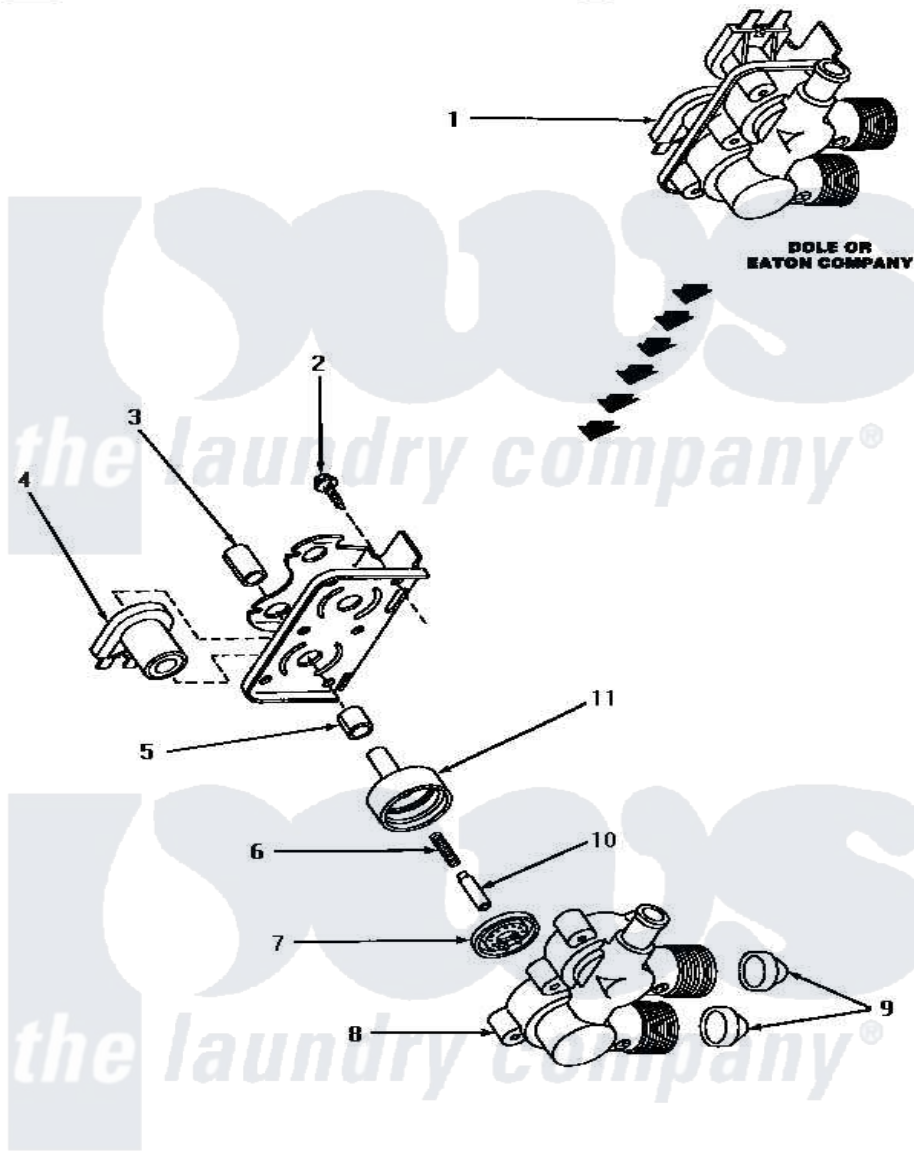

Amana NA8331 11 - MIXING VALVE ASSY

**MIXING VALVE ASSEMBLY
(Dole or Eaton Company)**

Amana [Residential Amana NA8331 Washer Parts](#) Parts Diagram 11 - MIXING VALVE ASSY
[Click on the part number to view part](#)

Item	Original Part Number	Replaced By	Status	Part Description
1	27156	33930		Valve, Mixing
2	25817C		Not Available	SCREW
3	24128		Not Available	SLEEVE, LONG
4	24126	33930		Valve, Mixing
5	24129		Not Available	SLEEVE, SHORT
6	24131		Not Available	SPRING
7	24134		Not Available	DIAPHRAGM
8	Y24159	33930		Valve, Mixing
9	24122	22002960		Strainer, Washer Inlet
10	24132		Not Available	ARMATURE
11	24130			Guide, Armature