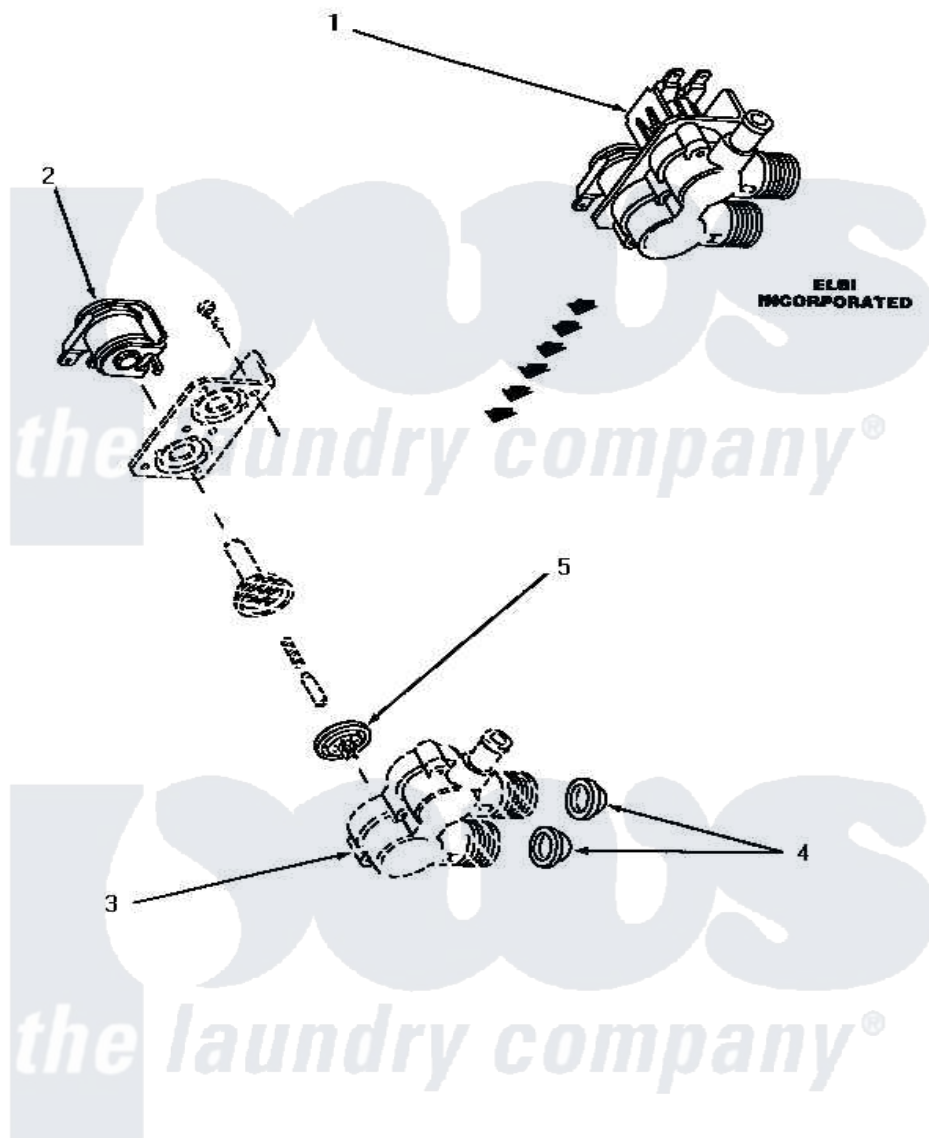

Amana NA8331 12 - MIXING VALVE ASSY

MIXING VALVE ASSEMBLY (Elbi Incorporated)

Amana [Residential Amana NA8331 Washer Parts](#) Parts Diagram 12 - MIXING VALVE ASSY
 Click on the part number to view part

Item	Original Part Number	Replaced By	Status	Part Description
1	27156	33930		Valve, Mixing
2	33084		Not Available	SOLENOID,MIXING VALVE
3	Y00000000		Not Available	SEE NOTE VALVE BODY -- (RED)
4	24122	22002960		Strainer, Washer Inlet
5	33079		Not Available	DIAPHRAM,MIXING VALVE-