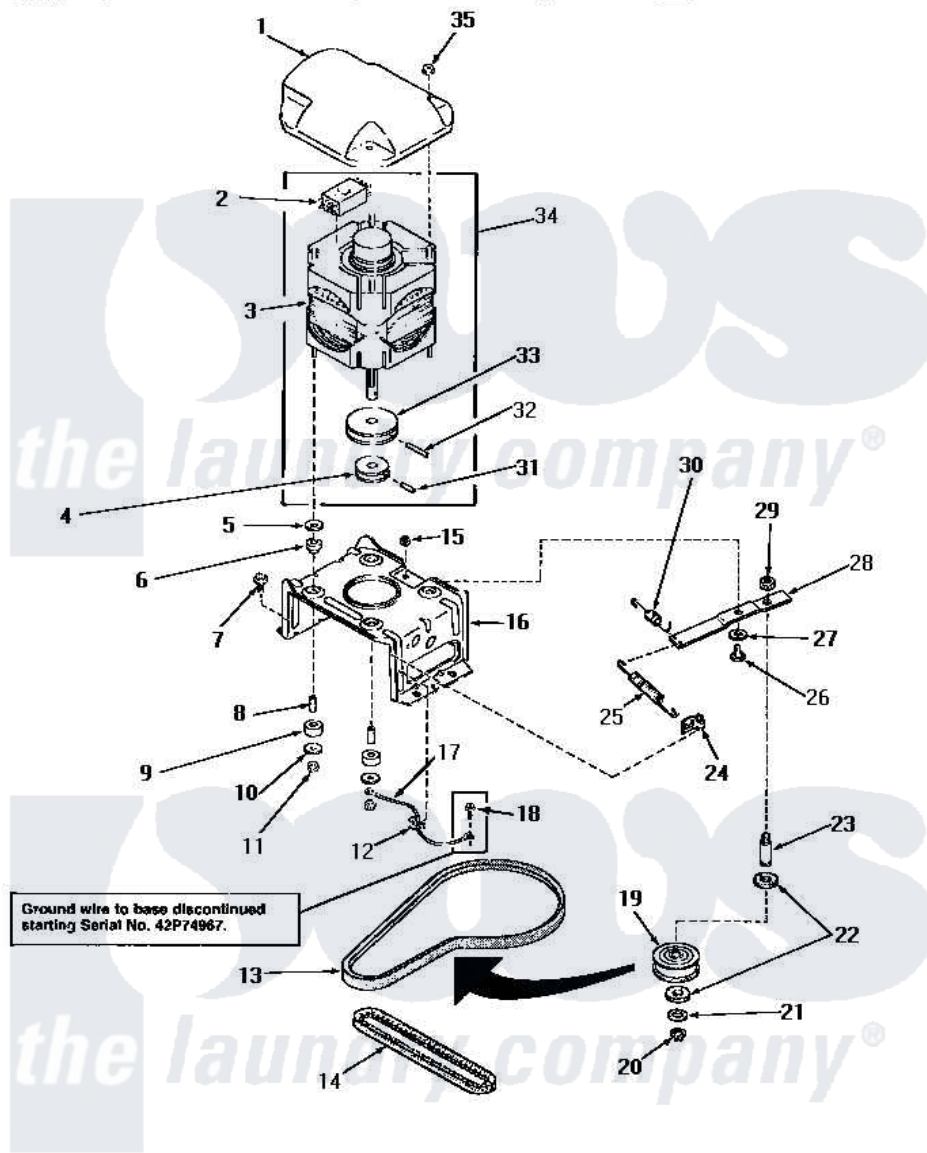

Amana NA8331 13 - MOTOR, MTG BRACKET, BELTS & IDLER ASSY

MOTOR, MOUNTING BRACKET, BELTS AND IDLER ASSEMBLY

Amana [Residential Amana NA8331 Washer Parts](#) Parts Diagram 13 - MOTOR, MTG BRACKET, BELTS & IDLER ASSY
 Click on the part number to view part

Item	Original Part Number	Replaced By	Status	Part Description
1	27136			Shield, Motor
2	30897A	30897AP		Switch- MO
"	24140		Not Available	SWITCH,MOTOR
3	30897	27179P		Motor-Drve
4	Y27104		Not Available	PULLEY,MOTOR
5	03888		Not Available	WASHER
6	01952A			Mounting, Rubber
7	Y31645	27001200		Screw
8	27181		Not Available	SPACER,MOTOR
9	01953		Not Available	WASHER,LOWER MOTOR MOU
10	03888		Not Available	WASHER
11	23604			Nut, Hex 10-32 Lock
12	Y00161	B5733302		Clip, Ground
13	28808			Belt, Agitate And Spin
14	27155			Belt, Pump
15	52566	27001225		Nut, Jam Mid Lock 1/4-20

16	28791		Bracket, Motor Mount
17	Y00000000	Not Available	SEE NOTE GROUND WIRE, GREEN
18	26592	Not Available	HEX HEAD SCREW
19	28800	Not Available	WHEEL, IDLER
20	23748		Ring, Retaining
21	52549		Washer, 501 ID X3/4 Odx
22	Y29443		Washer, Felt
23	28802		Shaft, Idler
24	28849		Clip, Spring
25	28807	37366	Spring, Idler
26	27229	40038901	Screw, 1/4-20
27	81392	40054701	Washer
28	31054	40041002	Lever, Idler
29	28803	2221070	Clamp, Nylon
30	30620	Not Available	SPRING, IDLER LEVER HEL
31	10416		Pin, Roll
32	23750		Pin, Roll
33	27171	Not Available	PULLEY, MOTOR
34	27658	27179P	Motor-Drive
35	27201		Locknut
NI	20605	Not Available	LUBE, HI TEMPERATURE-56
"	258P3	Not Available	KIT, CAPACITOR