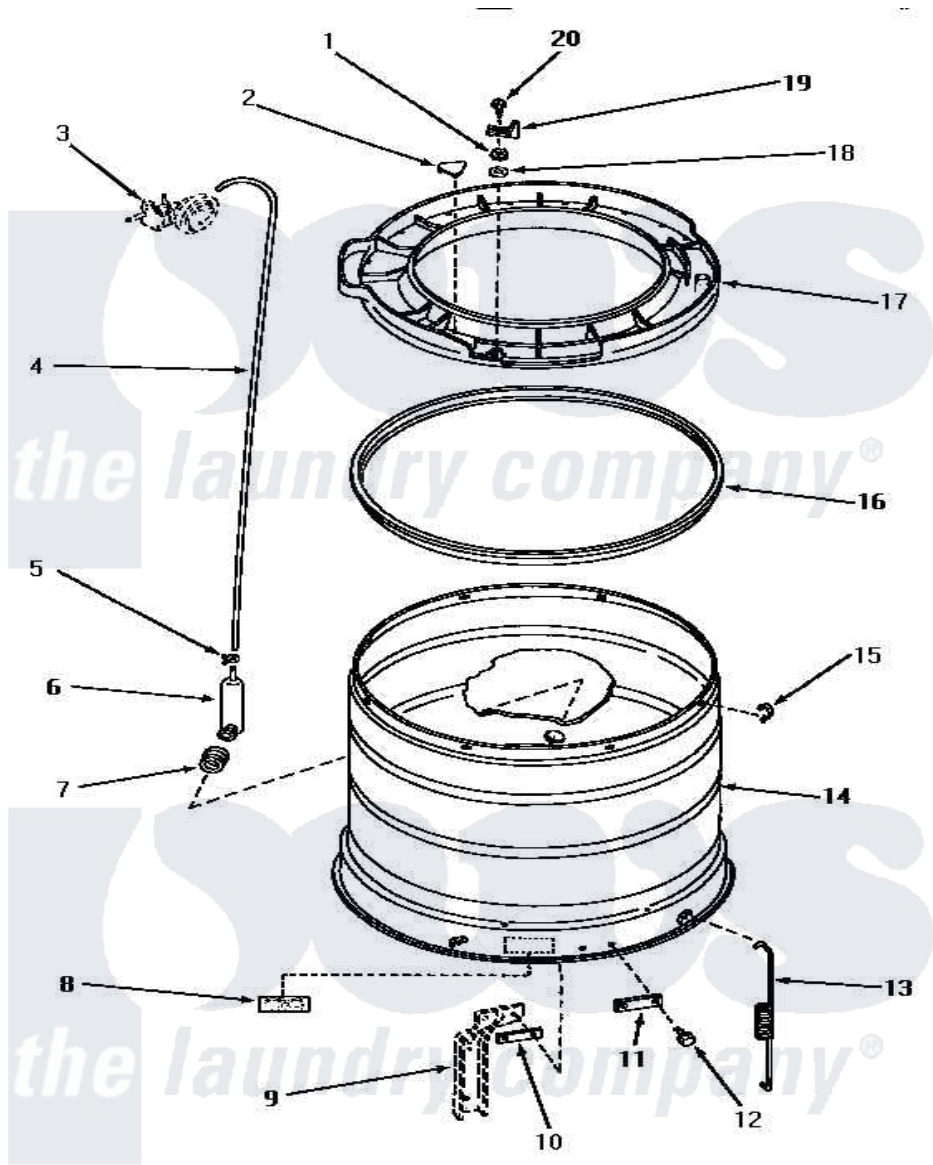

Amana NA8331 14 - OUTER TUB, COVER & PRESSURE HOSE

OUTER TUB, COVER AND PRESSURE HOSE

Amana [Residential Amana NA8331 Washer Parts](#) Parts Diagram 14 - OUTER TUB, COVER & PRESSURE HOSE
 Click on the part number to view part

Item	Original Part Number	Replaced By	Status	Part Description
1	03815			Lockwasher, No.10 Ext Shk
2	29901		Not Available	PLUG,SNAP-IN-OUTER TUB
3	Y00000000		Not Available	SEE NOTE PRESSURE SWITCH
4	29213	39125		Tubing 31
5	Y22294	596669		Clamp, Manifold
6	30243	40008501		Assembly, Pressure Bulb
7	29175	40037801		Grommet
8	Y27195		Not Available	STICKER
9	Y00000000		Not Available	SEE NOTE SUPPORT LEG
10	27927			Plate, Leg .032
11	27926			Plate, Leg .063
12	27205	40128701		Screw, 5/16-18 X .50
13	27239			Spring, Leg
14	30508		Not Available	TUB,OUTER
"	30509		Not Available	OUTER TUB
15	Y27017		Not Available	CLIP,SPRING

16	27184		Gasket, Tub Cover
17	31141	31153	Cover Outer Tub
18	23425	Not Available	WASHER,7/32IDX7/16ODX.
19	27247		Trigger, Out-Of-Bal Swi
20	27523	Not Available	SCREW