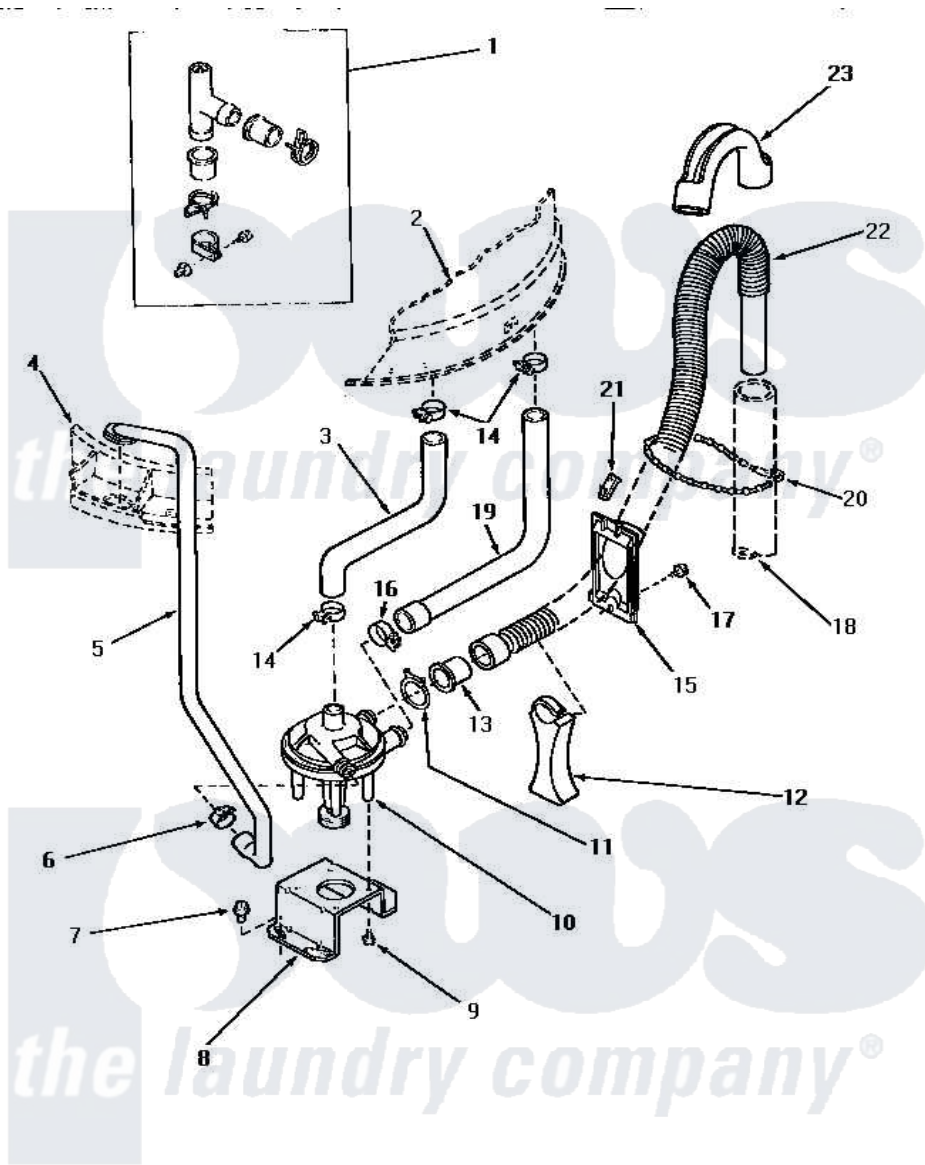

# Amana NA8331 16 - PUMP ASSY/BRKT/HOSES & SIPHON BREAK KIT

## PUMP ASSEMBLY, BRACKET, HOSES AND SIPHON BREAK KIT

Amana [Residential Amana NA8331 Washer Parts](#) Parts Diagram 16 - PUMP ASSY/BRKT/HOSES & SIPHON BREAK KIT

[Click on the part number to view part](#)

Item	Original Part Number	Replaced By	Status	Part Description
1	386P3	<a href="#">76660</a>		Break-Sphn
2	Y00000000		Not Available	SEE NOTE OUTER TUB
3	27159		Not Available	HOSE,TUB TO PUMP
4	Y00000000		Not Available	SEE NOTE OUTER TUB COVER
5	27232		Not Available	HOSE
6	27644	<a href="#">285655</a>		Clamp, Hose
7	Y31645	<a href="#">27001200</a>		Screw
8	<a href="#">27105</a>			Bracket, Pump Mounting
9	<a href="#">31098</a>			Screw, 10-10 5/8 Unslot
10	<a href="#">31968</a>			Assembly, Pump NA
"	<a href="#">31969</a>			Assembly, Pump NA
11	29172		Not Available	CLAMP,HOSE
12	<a href="#">29284</a>			Stand, Hose
13	29143		Not Available	HOSE,ADAPTER
14	32616		Not Available	(CLAMP HOSE)

15	29131		Not Available	RETAINER,DIRECTIONAL
16	27153	<a href="#">285655</a>		Clamp, Hose
17	30676	<a href="#">27001200</a>		Screw
18	Y00000000		Not Available	SEE NOTE STANDPIPE
19	27160		Not Available	HOSE,TUB TO PUMP-DRAIN
20	33489	<a href="#">8539404</a>		Tie-Wire
21	29936		Not Available	HOSE RETAINER CLIP
22	29142	<a href="#">39952</a>		Hose- Drai
23	29144	<a href="#">22003814</a>		Retainer, Drain Hose
NI	406P3	<a href="#">451P3</a>		Kit Drain Extension