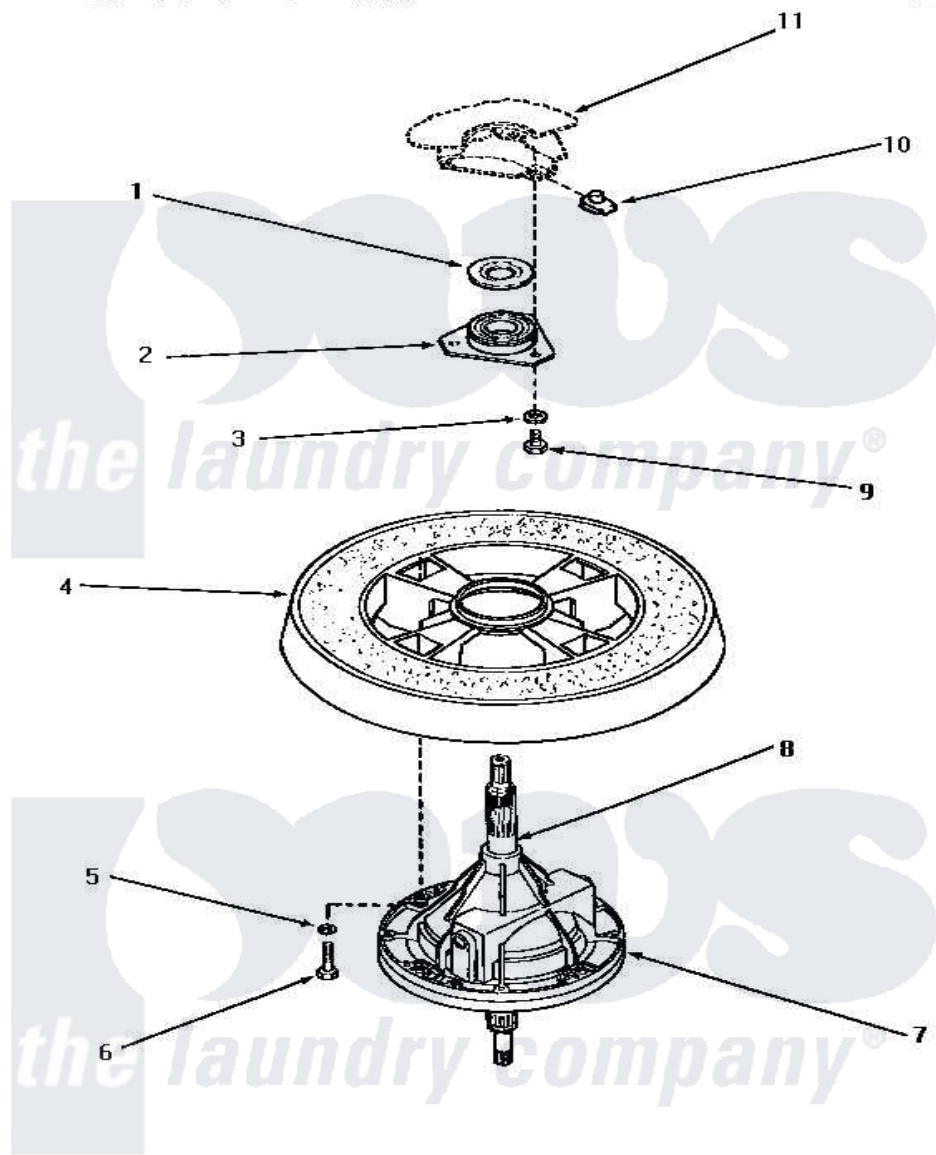

# Amana NA8331 19 - TRANSMISSION ASSY & BALANCE RING

## TRANSMISSION ASSEMBLY AND BALANCE RING

Amana [Residential Amana NA8331 Washer Parts](#) Parts Diagram 19 - TRANSMISSION ASSY & BALANCE RING  
 Click on the part number to view part

Item	Original Part Number	Replaced By	Status	Part Description
1	<a href="#">27187</a>			Flinger
2	27182	<a href="#">40004201P</a>		Main Bearing Assembly
3	<a href="#">04366</a>			Lockwasher, 5/16intshkp
4	Y29117		Not Available	ASSY, BALANCE RING-COMPL
5	<a href="#">02431</a>			Lockwasher, 1/4 Ext Shk
6	27200		Not Available	CAP SCREW
7	33227	<a href="#">33227P</a>		Assembly- Tran
8	<a href="#">27604P</a>			Never-Seeze 1 Oz Tube
9	01355		Not Available	SCREW
10	<a href="#">27222</a>			Nut, Retainer 5/16-18
11	Y00000000		Not Available	SEE NOTE OUTER TUB