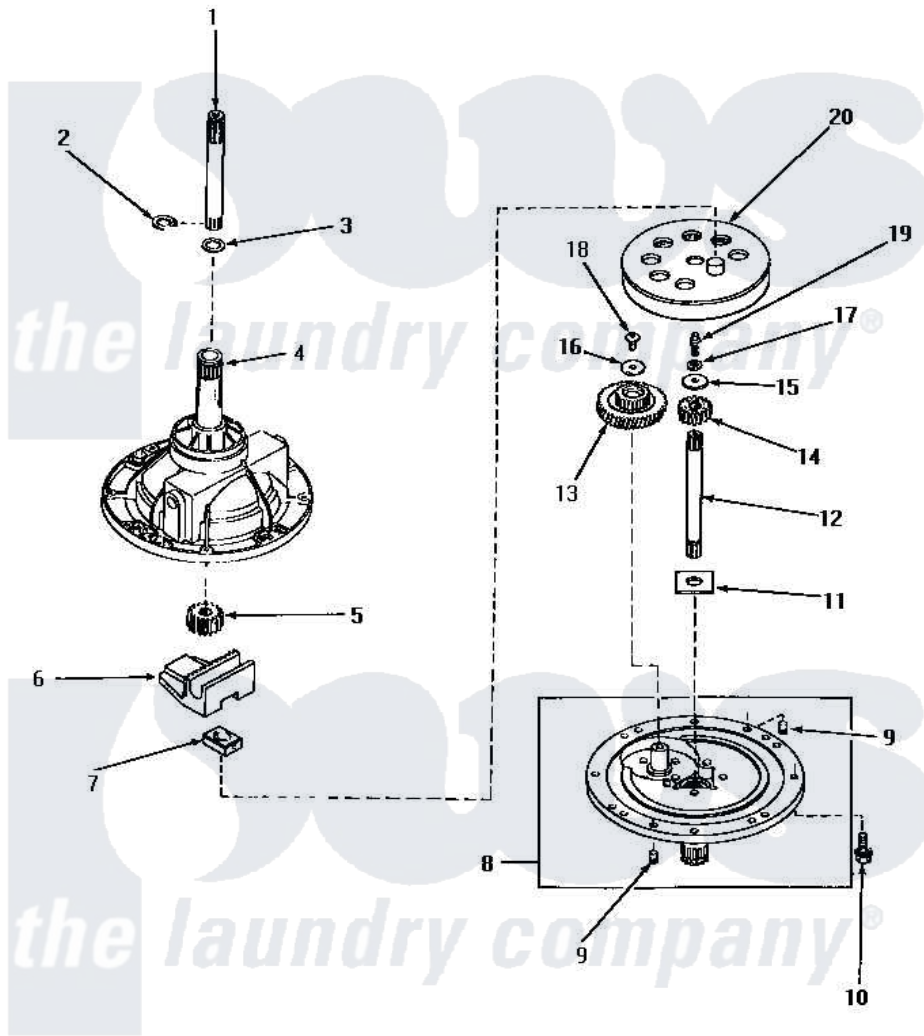

Amana NA8531 01 - 30978 TRANSMISSION ASSY COMPONENTS

COMPONENTS FOR 30978 TRANSMISSION ASSEMBLY

Amana [Residential Amana NA8531 Washer Parts](#) Parts Diagram 01 - 30978 TRANSMISSION ASSY COMPONENTS
 Click on the part number to view part

Item	Original Part Number	Replaced By	Status	Part Description
1	29134	Y36570		Shaft, Output
2	27197			Ring, Retaining
3	20212	35092		Washer, 3628id X 1.00 X .056
4	30037		Not Available	ASSY, TRANSMISSION CASExREPLACE
5	27003			Pinion, Agitator
6	Y31526			Rack
7	26493			Slide
8	30945		Not Available	ASSY, TRANSMISSION COVExREPLACE
9	27172			Pin, Dowel
10	31709		Not Available	SCREW, 1/4-20X1 HX SER/
11	27016			Washer
12	27081	27081P		Shaft Input Package
13	29161			Gear, Reduction
14	Y29160			Pinion, Drive
15	26509	40041501		Washer

16	29260	Not Available	WASHER
17	21456		Lockwasher, 1/4 Intshkp
18	29273		Screw, 1/4-20 X 3/8
19	27030	Not Available	SCREW, 1/4-20 SPECIAL
20	26577		Assembly, Gear And Stud
NI	28434P	Not Available	LOCTITE
"	27243P		Oil, CW Transmission F-