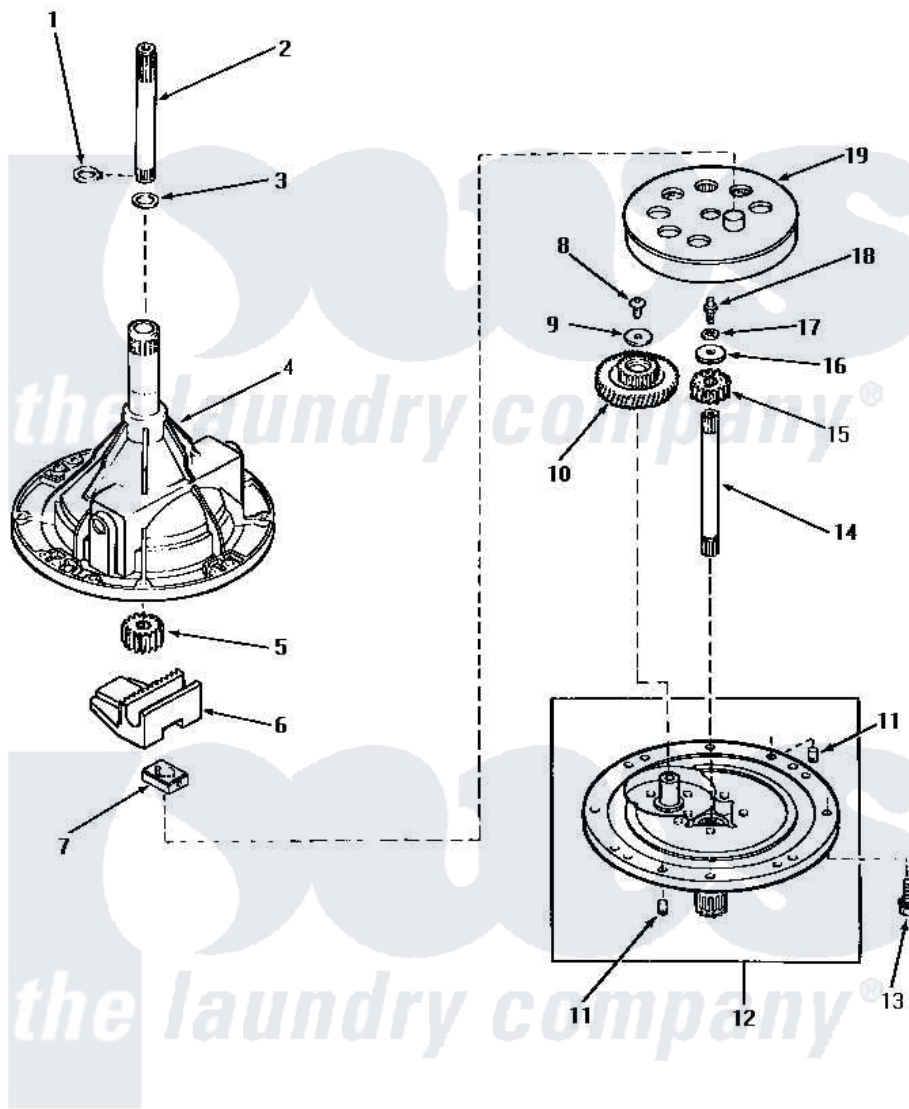

Amana NA8531 02 - 33227 TRANSMISSION ASSY COMPONENTS

COMPONENTS FOR 33227 TRANSMISSION ASSEMBLY

Amana [Residential Amana NA8531 Washer Parts](#) Parts Diagram 02 - 33227 TRANSMISSION ASSY COMPONENTS
 Click on the part number to view part

Item	Original Part Number	Replaced By	Status	Part Description
1	27197			Ring, Retaining
2	29134	Y36570		Shaft, Output
3	20212	35092		Washer, 3628id X 1.00 X .056
4	33223		Not Available	ASSY, TRANSMISSION CASE
5	27003			Pinion, Agitator
6	Y31526			Rack
7	26493			Slide
8	29273			Screw, 1/4-20 X 3/8
9	29260		Not Available	WASHER
10	29161			Gear, Reduction
11	27172			Pin, Dowel
12	33214		Not Available	TRANSMISSION COVER ASSEMBLY
13	32814		Not Available	SCREW, 1/4-20X7/8 SERRA
14	27081	27081P		Shaft Input Package
15	Y29160			Pinion, Drive
16	26509	40041501		Washer

17	21456		Lockwasher, 1/4 Intshkp
18	27030	Not Available	SCREW, 1/4-20 SPECIAL
19	26577		Assembly, Gear And Stud
NI	27243P		Oil, CW Transmission F-
"	28434P	Not Available	LOCTITE