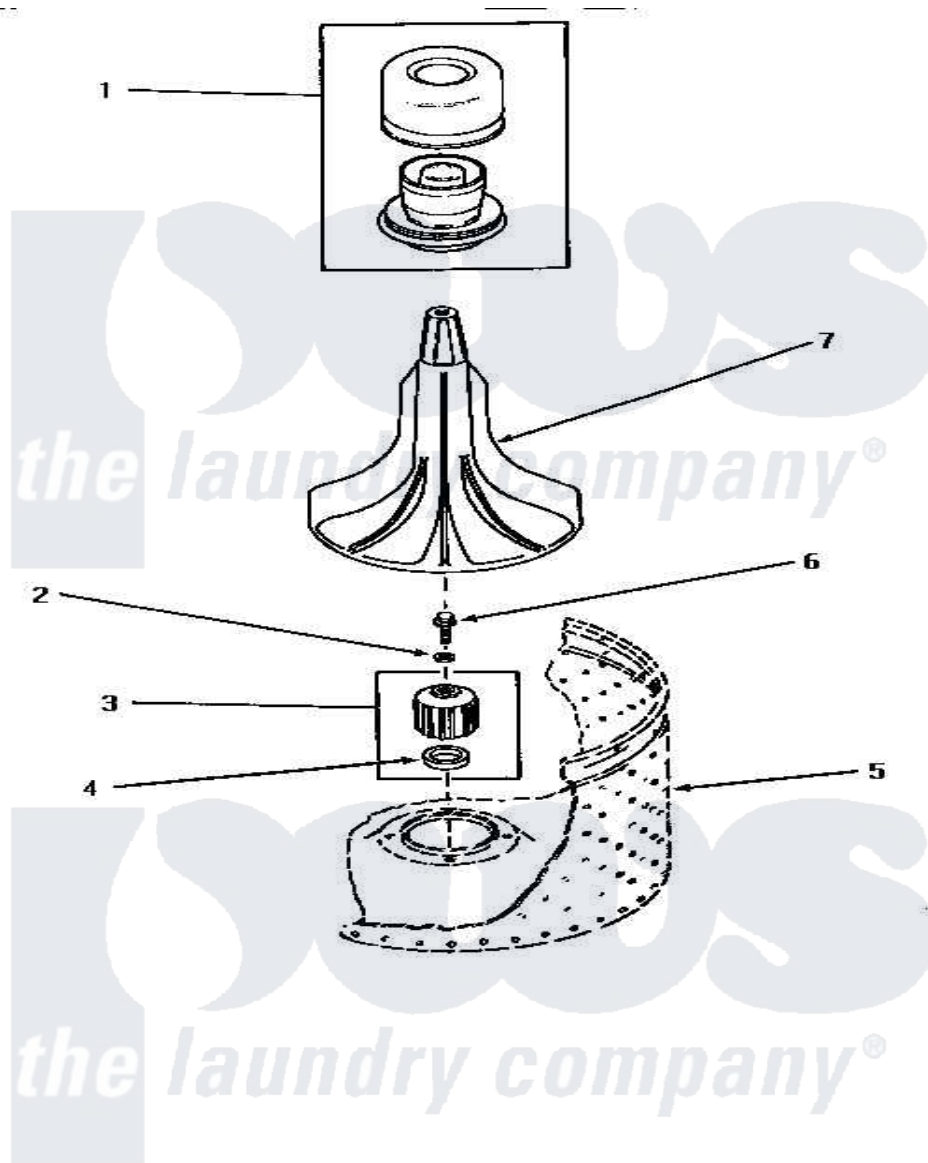

Amana NA8531 03 - AGITATOR, DRIVE BELL & SEAL KIT

AGITATOR, DRIVE BELL AND SEAL KIT

Amana [Residential Amana NA8531 Washer Parts](#) Parts Diagram 03 - AGITATOR, DRIVE BELL & SEAL KIT
 Click on the part number to view part

Item	Original Part Number	Replaced By	Status	Part Description
1	30857	33510		Assembly, Dispenser-Fabric
2	30853		Not Available	SEAL
3	30071P	R9900189		Kit, Drive Bell And Seal
4	Y00000000		Not Available	SEE NOTE SEAL SEAT
5	Y00000000		Not Available	SEE NOTE WASHTUB
6	30852			Screw, No.8-1/4 X 20 X 3/
7	30855	40000501W		Agitator, Flex Vane
NI	442P3	R9900189		Kit, Drive Bell And Seal