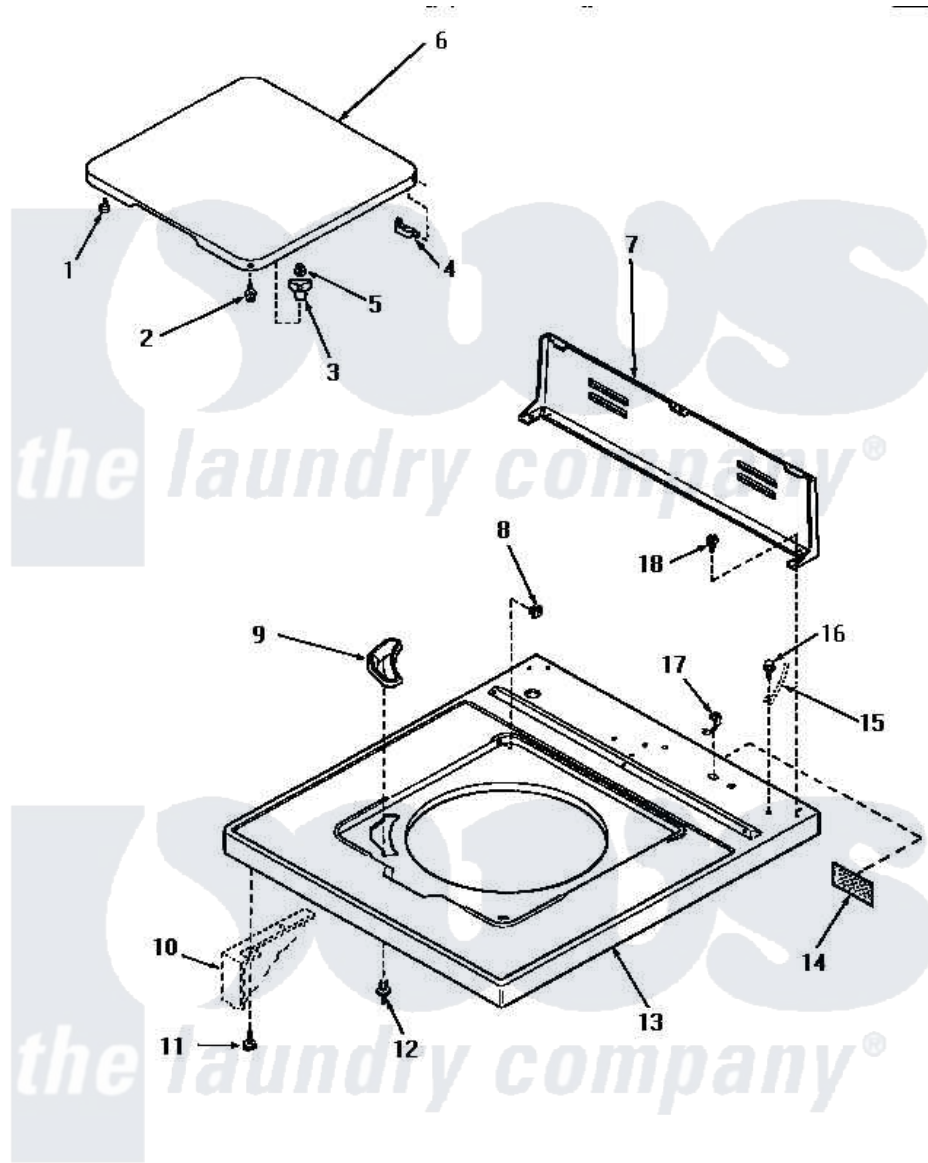

# Amana NA8531 05 - CAB TOP/LOADING DR & CTRL HOOD REAR PAN

## CABINET TOP, LOADING DOOR AND CONTROL HOOD REAR PANEL

Amana Residential Amana NA8531 Washer Parts Diagram 05 - CAB TOP/LOADING DR & CTRL HOOD REAR PAN

[Click on the part number to view part](#)

Item	Original Part Number	Replaced By	Status	Part Description
1	32507	<a href="#">40038001</a>		Bumper
2	27203		Not Available	ASSY,SCREW & WASHER
3	<a href="#">27149</a>			Catch, Lid Switch
4	27626		Not Available	HINGE,HIDDEN
5	<a href="#">21752</a>			Nut, 8-32 Hex Brilock
6	31314L		Not Available	LOADING DOOR, ALMOND
"	31314H		Not Available	LID,W/INSTRUCTIONS
"	31314W		Not Available	LOADING DOOR, WHITE
7	31230		Not Available	CONTROL HOOD REAR PANEL
8	<a href="#">27625</a>			Bushing
9	32786		Not Available	BLEACH DISPENSER
10	Y00000000		Not Available	SEE NOTE CABINET
11	Y31644	<a href="#">27001200</a>		Screw
12	<a href="#">56534</a>			Barrel, Support
13	<a href="#">32808</a>			Cabinet Top

14	24903	Not Available	STICKER,DISCONNECT POW
15	Y00000000	Not Available	SEE NOTE GROUND WIRE, GREEN
16	<a href="#">52909</a>		Screw, 10B-16 X 1/2 HeX
17	21903	<a href="#">211881</a>	Grommet, Cord Part Not Used- Gas Models Only
18	23962	<a href="#">W10116760</a>	Screw