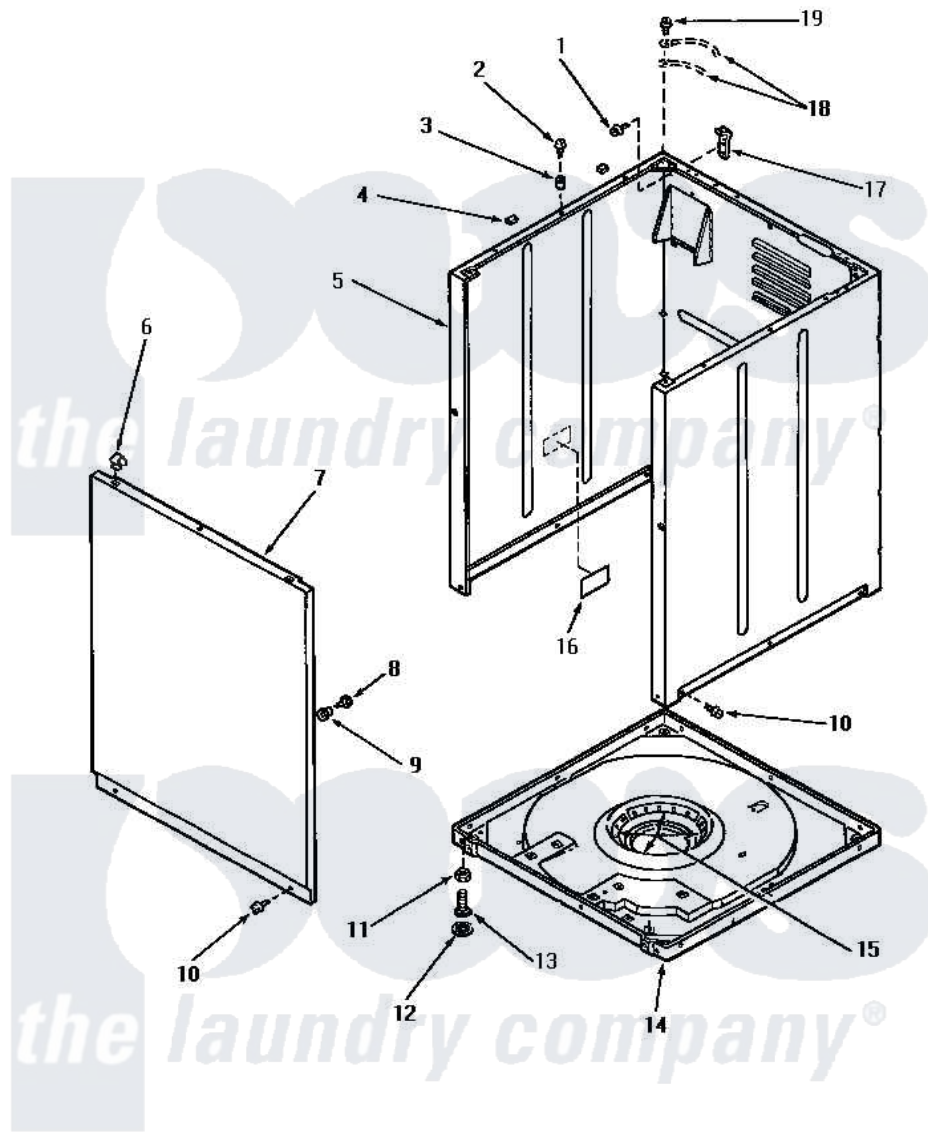

Amana NA8531 06 - FRONT PANEL, CABINET & BASE

FRONT PANEL, CABINET AND BASE

Amana Residential Amana NA8531 Washer Parts Parts Diagram 06 - FRONT PANEL, CABINET & BASE
 Click on the part number to view part

Item	Original Part Number	Replaced By	Status	Part Description
1	51780	3390631		Screw, 10-16 X 3/8
2	56086	Y014874		Screw, Idler Arm And Sleeve
3	56079	505187		Locator, Panel
4	Y56128			Pad, Bumper
5	31669HP		Not Available	REPL BY 34475HP
"	31669WP	38612WP		Kit-Service
"	31669LP	38612LP		Kit Service Cabinet
6	28835	22001650		Fastener, Spring
7	32708H		Not Available	PANEL,FRONT
"	32708L	32708LP		Panel, Front
"	32708W	32708WP		Panel Front
8	32671	Y014874		Screw, Idler Arm And Sleeve
9	28102			Locator, Panel
10	27196	27001200		Screw
11	28199		Not Available	LOCKNUT
12	21749	40016001		Foot, Rubber

13	20409	22003428	Leg, Adjustable
14	31653P		Assembly, Base-Complete-G90
15	434P3	Not Available	KIT, SNUBBER PAD
16	33285	Not Available	TAPE, 1 INCH SQUARE, DBL
17	Y27103		Hinge, Hold-Down Lug
18	Y00000000	Not Available	SEE NOTE GROUND WIRES -- (GREEN)
19	56392	Not Available	SCREW, 8-18 X 3/8 TAPPI
NI	26594P		Grease, Silicone - 2 Oz Tube