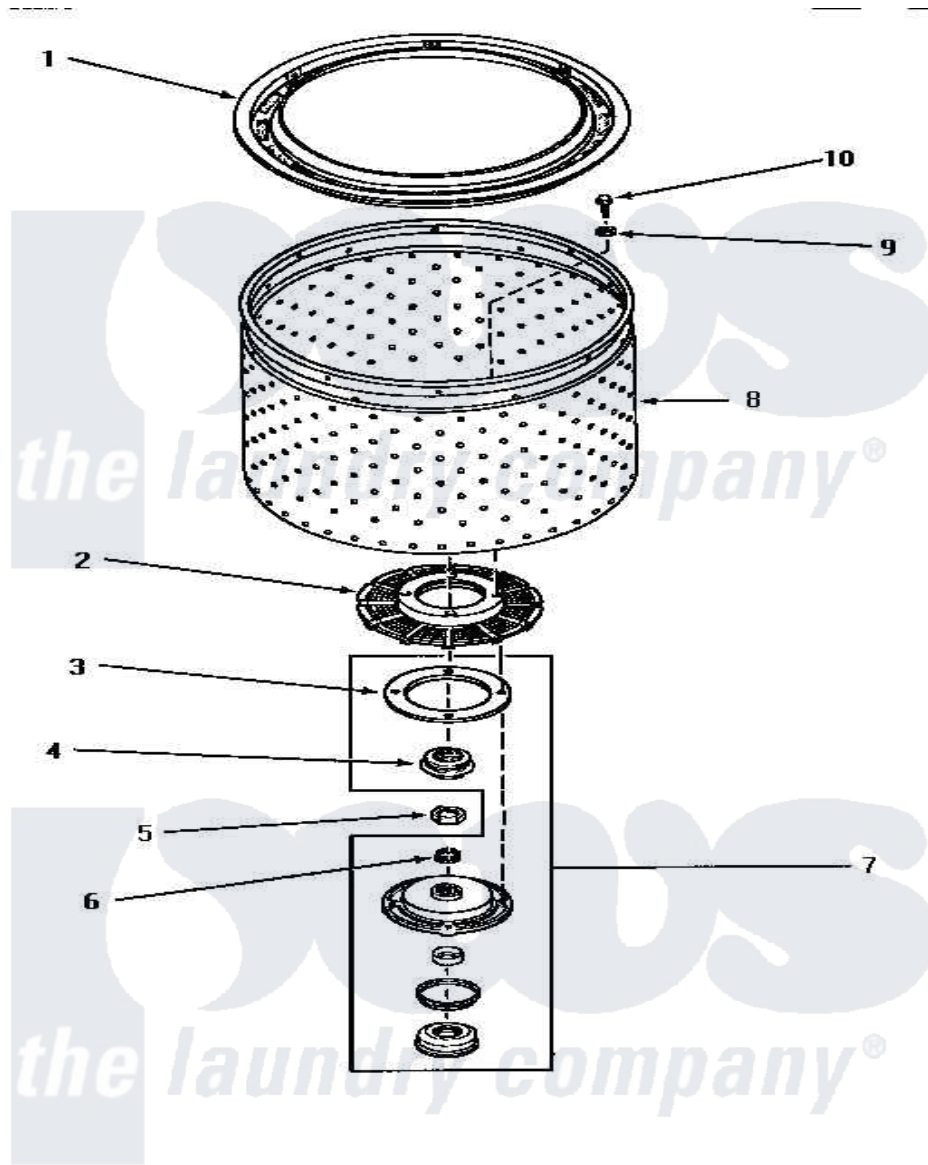

# Amana NA8531 09 - LINT FILTER, WASHTUB & HUB

## LINT FILTER, WASHTUB AND HUB

Amana Residential Amana NA8531 Washer Parts Parts Diagram 09 - LINT FILTER, WASHTUB & HUB  
 Click on the part number to view part

Item	Original Part Number	Replaced By	Status	Part Description
1	30944	<a href="#">33521</a>		Filter Lin/Clothes Guard
2	32998	<a href="#">39371</a>		Filter Lin
3	27125	<a href="#">39122</a>		Gasket, Washtub
4	Y00000000		Not Available	SEE NOTE SEAL HEAD -- (INCLUDED WITH 442P3 KIT)
5	Y29220	<a href="#">40016301</a>		Nut, Lock
6	29728	<a href="#">40008301</a>		Insert, Spline
7	495P3	<a href="#">R9900552</a>		Hub And Seal
8	28138		Not Available	WASHTUB, STAINLESS STEEL
"	29074	<a href="#">39252P</a>		Wash Tub
"	33295	<a href="#">39252P</a>		Wash Tub
"	<a href="#">33245</a>			Washtub, Stainless Steel
9	<a href="#">28094</a>			Gasket
10	27202	<a href="#">W1011678Z</a>		Screw